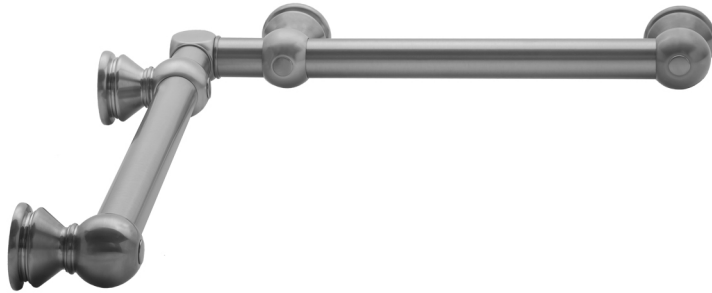

G30 32" x 32" Inside Corner Grab Bar

Model #: G30-32-32-IC-

FEATURES:

- Structurally engineered 90° angle
- ADA compliant when properly installed
- Horizontal section can be used as towel bar
- Style options to complement all collections
- Optional handshower sliders can be added to either bar only upon initial order
- All grab bars can be custom sized. Contact JACLO for pricing & availability
- BAR WILL BE 5" LONGER THAN LISTED LENGTH FROM CENTER OF OUTSIDE POST TO WALL
- *NOTE: GRAB BARS OVER 32" REQUIRE A MIDDLE POST
- NOT AVAILABLE in PG or SG. For large quantity orders, please contact hospitality@jaclo.com

AVAILABLE FINISHES:

Polished Chrome (PCH)	Satin Chrome (SC)	Bronze Umber (BU)
Satin Nickel (SN)	Pewter (PEW)	Caramel Bronze (CB)
Polished Nickel (PN)	Antique Brass (AB)	Antique Copper (ACU)
Oil-Rubbed Bronze (ORB)	Polished Brass (PB)	Polished Copper (PCU)
Vintage Bronze (VB)	Satin Brass (SB)	Matte Black (MBK)
Black Nickel (BKN)	White (WH)	Unlacquered Brass (ULB)
Satin Cooper (SCU)	Almond (ALD)	Amber (AMB)
Azure Blue (AZB)	Coral (COR)	Mint Green (GRN)
Stone Grey (GRY)	Lilac (LAC)	Light Blue (LBL)
Limon (LIM)	Plum (PLM)	Pink (PNK)
Red (RED)	Graphite (GPH)	
Aged Unlacquered Brass (AUB)		