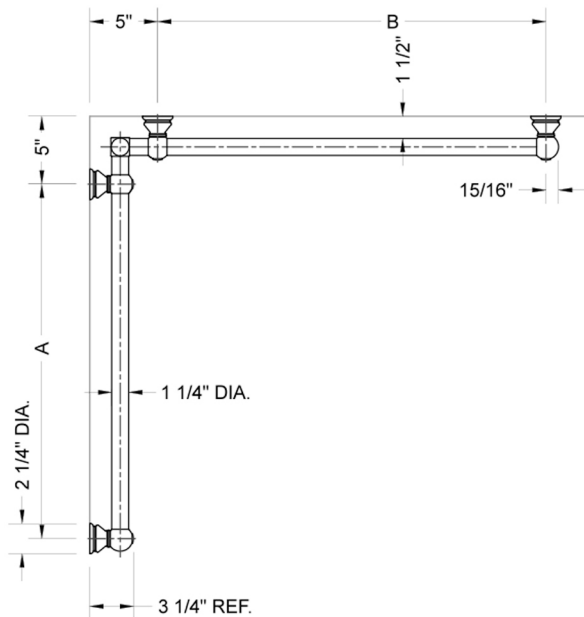

G30 32" x 32" Inside Corner Grab Bar

Model #: G30-32-32-IC-

FEATURES:

- Structurally engineered 90° angle
- ADA compliant when properly installed
- Horizontal section can be used as towel bar
- Style options to complement all collections
- Optional handshower sliders can be added to either bar only upon initial order
- All grab bars can be custom sized. Contact JACLO for pricing & availability
- BAR WILL BE 5" LONGER THAN LISTED LENGTH FROM CENTER OF OUTSIDE POST TO WALL
- *NOTE: GRAB BARS OVER 32" REQUIRE A MIDDLE POST
- NOT AVAILABLE in PG or SG. For large quantity orders, please contact hospitality@jaclo.com

SPECIFICATION DRAWING:

BRASS LUXURY GRAB BAR							
PART. #	DESCRIPTION	A	B	PART. #	DESCRIPTION	A	B
G30-12-12-IC	CENTER OF POST	12"	12"	G30-24-36-IC	CENTER OF POST	24"	36"
G30-12-16-IC	CENTER OF POST	12"	16"	G30-24-48-IC	CENTER OF POST	24"	48"
G30-12-24-IC	CENTER OF POST	12"	24"	G30-24-60-IC	CENTER OF POST	24"	60"
G30-12-32-IC	CENTER OF POST	12"	32"				
G30-12-36-IC	CENTER OF POST	12"	36"	G30-32-32-IC	CENTER OF POST	32"	32"
G30-12-48-IC	CENTER OF POST	12"	48"	G30-32-36-IC	CENTER OF POST	32"	36"
G30-12-60-IC	CENTER OF POST	12"	60"	G30-32-48-IC	CENTER OF POST	32"	48"
				G30-32-60-IC	CENTER OF POST	32"	60"
G30-16-16-IC	CENTER OF POST	16"	16"				
G30-16-24-IC	CENTER OF POST	16"	24"	G30-36-36-IC	CENTER OF POST	36"	36"
G30-16-32-IC	CENTER OF POST	16"	32"	G30-36-48-IC	CENTER OF POST	36"	48"
				G30-36-60-IC	CENTER OF POST	36"	60"
G30-16-36-IC	CENTER OF POST	16"	36"				
G30-16-48-IC	CENTER OF POST	16"	48"	G30-48-48-IC	CENTER OF POST	48"	48"
G30-16-60-IC	CENTER OF POST	16"	60"	G30-48-60-IC	CENTER OF POST	48"	60"
G30-24-24-IC	CENTER OF POST	24"	24"	G30-60-60-IC	CENTER OF POST	60"	60"
G30-24-32-IC	CENTER OF POST	24"	32"				