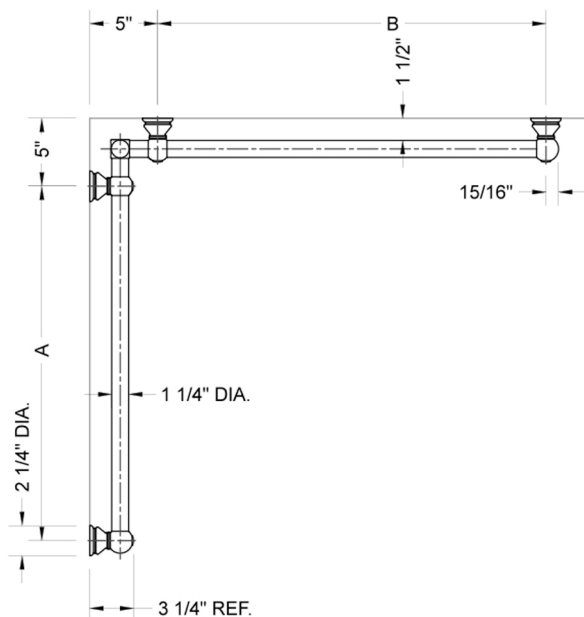

## G30 32" x 36" Inside Corner Grab Bar

Model #: G30-32-36-IC-

### FEATURES:

- Structurally engineered 90° angle
- ADA compliant when properly installed
- Horizontal section can be used as towel bar
- Style options to complement all collections
- Optional handshower sliders can be added to either bar only upon initial order
- All grab bars can be custom sized. Contact JACLO for pricing & availability
- BAR WILL BE 5" LONGER THAN LISTED LENGTH FROM CENTER OF OUTSIDE POST TO WALL
- \*NOTE: GRAB BARS OVER 32" REQUIRE A MIDDLE POST
- NOT AVAILABLE in PG or SG. For large quantity orders, please contact [hospitality@jaclo.com](mailto:hospitality@jaclo.com)

### SPECIFICATION DRAWING:

BRASS LUXURY GRAB BAR							
PART. #	DESCRIPTION	A	B	PART. #	DESCRIPTION	A	B
G30-12-12-IC	CENTER OF POST	12"	12"	G30-24-36-IC	CENTER OF POST	24"	36"
G30-12-16-IC	CENTER OF POST	12"	16"	G30-24-48-IC	CENTER OF POST	24"	48"
G30-12-24-IC	CENTER OF POST	12"	24"	G30-24-60-IC	CENTER OF POST	24"	60"
G30-12-32-IC	CENTER OF POST	12"	32"				
G30-12-36-IC	CENTER OF POST	12"	36"	G30-32-32-IC	CENTER OF POST	32"	32"
G30-12-48-IC	CENTER OF POST	12"	48"	G30-32-36-IC	CENTER OF POST	32"	36"
G30-12-60-IC	CENTER OF POST	12"	60"	G30-32-48-IC	CENTER OF POST	32"	48"
				G30-32-60-IC	CENTER OF POST	32"	60"
G30-16-16-IC	CENTER OF POST	16"	16"				
G30-16-24-IC	CENTER OF POST	16"	24"	G30-36-36-IC	CENTER OF POST	36"	36"
G30-16-32-IC	CENTER OF POST	16"	32"	G30-36-48-IC	CENTER OF POST	36"	48"
				G30-36-60-IC	CENTER OF POST	36"	60"
G30-16-36-IC	CENTER OF POST	16"	36"				
G30-16-48-IC	CENTER OF POST	16"	48"	G30-48-48-IC	CENTER OF POST	48"	48"
G30-16-60-IC	CENTER OF POST	16"	60"	G30-48-60-IC	CENTER OF POST	48"	60"
G30-24-24-IC	CENTER OF POST	24"	24"	G30-60-60-IC	CENTER OF POST	60"	60"
G30-24-32-IC	CENTER OF POST	24"	32"				