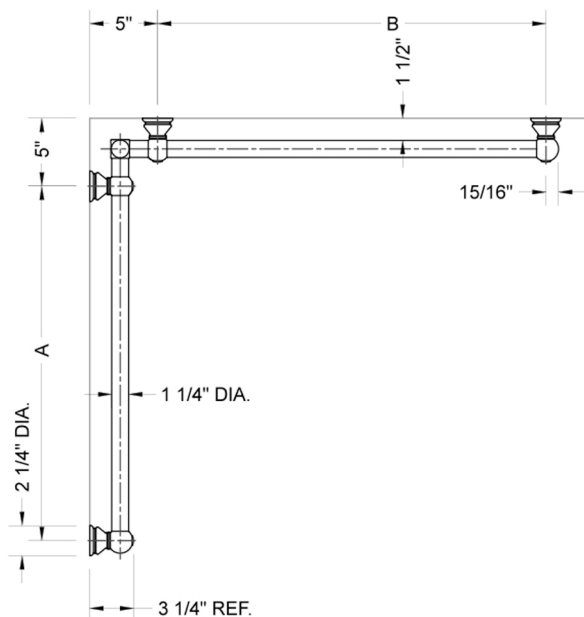

## G30 32" x 48" Inside Corner Grab Bar

Model #: G30-32-48-IC-

### FEATURES:

- Structurally engineered 90° angle
- ADA compliant when properly installed
- Horizontal section can be used as towel bar
- Style options to complement all collections
- Optional handshower sliders can be added to either bar only upon initial order
- All grab bars can be custom sized. Contact JACLO for pricing & availability
- BAR WILL BE 5" LONGER THAN LISTED LENGTH FROM CENTER OF OUTSIDE POST TO WALL
- \*NOTE: GRAB BARS OVER 32" REQUIRE A MIDDLE POST
- NOT AVAILABLE in PG or SG. For large quantity orders, please contact [hospitality@jaclo.com](mailto:hospitality@jaclo.com)

### SPECIFICATION DRAWING:

BRASS LUXURY GRAB BAR							
PART. #	DESCRIPTION	A	B	PART. #	DESCRIPTION	A	B
G30-12-12-IC	CENTER OF POST	12"	12"	G30-24-36-IC	CENTER OF POST	24"	36"
G30-12-16-IC	CENTER OF POST	12"	16"	G30-24-48-IC	CENTER OF POST	24"	48"
G30-12-24-IC	CENTER OF POST	12"	24"	G30-24-60-IC	CENTER OF POST	24"	60"
G30-12-32-IC	CENTER OF POST	12"	32"				
G30-12-36-IC	CENTER OF POST	12"	36"	G30-32-32-IC	CENTER OF POST	32"	32"
G30-12-48-IC	CENTER OF POST	12"	48"	G30-32-36-IC	CENTER OF POST	32"	36"
G30-12-60-IC	CENTER OF POST	12"	60"	G30-32-48-IC	CENTER OF POST	32"	48"
				G30-32-60-IC	CENTER OF POST	32"	60"
G30-16-16-IC	CENTER OF POST	16"	16"				
G30-16-24-IC	CENTER OF POST	16"	24"	G30-36-36-IC	CENTER OF POST	36"	36"
G30-16-32-IC	CENTER OF POST	16"	32"	G30-36-48-IC	CENTER OF POST	36"	48"
				G30-36-60-IC	CENTER OF POST	36"	60"
G30-16-36-IC	CENTER OF POST	16"	36"				
G30-16-48-IC	CENTER OF POST	16"	48"	G30-48-48-IC	CENTER OF POST	48"	48"
G30-16-60-IC	CENTER OF POST	16"	60"	G30-48-60-IC	CENTER OF POST	48"	60"
G30-24-24-IC	CENTER OF POST	24"	24"	G30-60-60-IC	CENTER OF POST	60"	60"
G30-24-32-IC	CENTER OF POST	24"	32"				