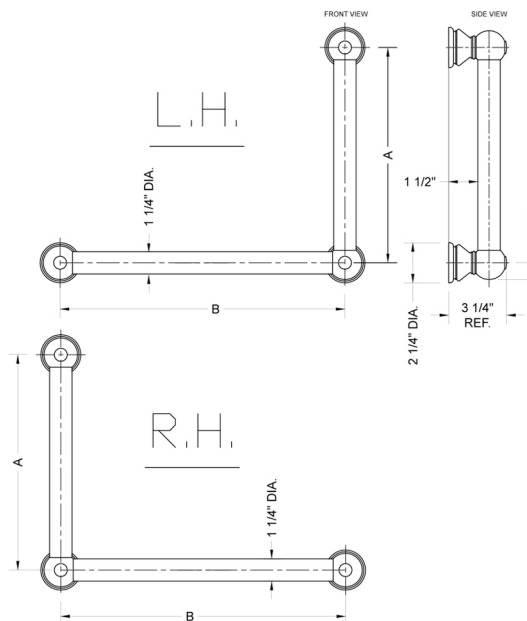

G30 32H x 12W 90° Left Hand Grab Bar

Model #: G30-32H-12W-LH-

FEATURES:

- Structurally engineered 90° angle
- ADA compliant when properly installed
- Horizontal section can be used as towel bar
- Style options to complement all collections
- Optional handshower sliders can be added to either bar only upon initial order
- All grab bars can be custom sized. Contact JACLO for pricing & availability
- Grab bars over 32" require middle post
- Grab bars 24" or longer are NOT AVAILABLE in PG or SG. For large quantity orders, please contact hospitality@jaclo.com

SPECIFICATION DRAWING:

BRASS LUXURY GRAB BAR			
PART. #	DESCRIPTION	A H	B W
G30-12H-12W	CENTER TO CENTER	12"	12"
G30-12H-16W	CENTER TO CENTER	12"	16"
G30-12H-24W	CENTER TO CENTER	12"	24"
G30-12H-32W	CENTER TO CENTER	12"	32"
G30-16H-12W	CENTER TO CENTER	16"	12"
G30-16H-16W	CENTER TO CENTER	16"	16"
G30-16H-24W	CENTER TO CENTER	16"	24"
G30-16H-32W	CENTER TO CENTER	16"	32"
G30-24H-12W	CENTER TO CENTER	24"	12"
G30-24H-16W	CENTER TO CENTER	24"	16"
G30-24H-24W	CENTER TO CENTER	24"	24"
G30-24H-32W	CENTER TO CENTER	24"	32"
G30-32H-12W	CENTER TO CENTER	32"	12"
G30-32H-16W	CENTER TO CENTER	32"	16"
G30-32H-24W	CENTER TO CENTER	32"	24"
G30-32H-32W	CENTER TO CENTER	32"	32"