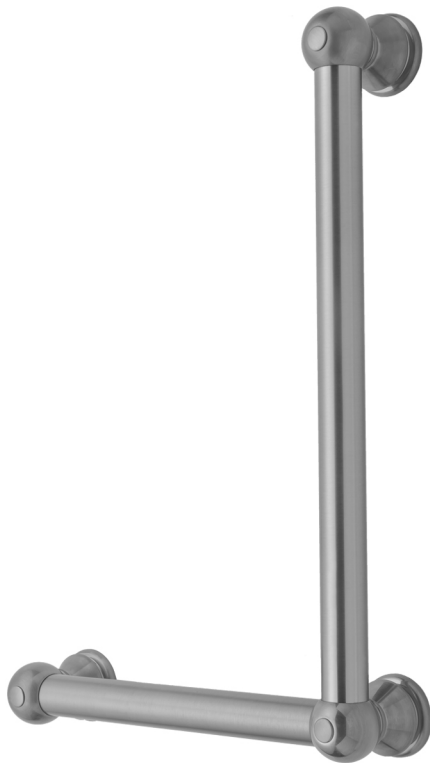

G30 32H x 12W 90° Left Hand Grab Bar

Model #: G30-32H-12W-LH-

FEATURES:

- Structurally engineered 90° angle
- ADA compliant when properly installed
- Horizontal section can be used as towel bar
- Style options to complement all collections
- Optional handshower sliders can be added to either bar only upon initial order
- All grab bars can be custom sized. Contact JACLO for pricing & availability
- Grab bars over 32" require middle post
- Grab bars 24" or longer are NOT AVAILABLE in PG or SG. For large quantity orders, please contact hospitality@jaclo.com

AVAILABLE FINISHES:

Polished Chrome (PCH)	Satin Chrome (SC)	Bronze Umber (BU)
Satin Nickel (SN)	Pewter (PEW)	Caramel Bronze (CB)
Polished Nickel (PN)	Antique Brass (AB)	Antique Copper (ACU)
Oil-Rubbed Bronze (ORB)	Polished Brass (PB)	Polished Copper (PCU)
Vintage Bronze (VB)	Satin Brass (SB)	Matte Black (MBK)
Black Nickel (BKN)	White (WH)	Unlacquered Brass (ULB)
Satin Cooper (SCU)	Almond (ALD)	Amber (AMB)
Azure Blue (AZB)	Coral (COR)	Mint Green (GRN)
Stone Grey (GRY)	Lilac (LAC)	Light Blue (LBL)
Limon (LIM)	Plum (PLM)	Pink (PNK)
Red (RED)	Graphite (GPH)	
Aged Unlacquered Brass (AUB)		

SPECIFICATION DRAWING:

BRASS LUXURY GRAB BAR			
PART. #	DESCRIPTION	A H	B W
G30-12H-12W	CENTER TO CENTER	12"	12"
G30-12H-16W	CENTER TO CENTER	12"	16"
G30-12H-24W	CENTER TO CENTER	12"	24"
G30-12H-32W	CENTER TO CENTER	12"	32"
G30-16H-12W	CENTER TO CENTER	16"	12"
G30-16H-16W	CENTER TO CENTER	16"	16"
G30-16H-24W	CENTER TO CENTER	16"	24"
G30-16H-32W	CENTER TO CENTER	16"	32"
G30-24H-12W	CENTER TO CENTER	24"	12"
G30-24H-16W	CENTER TO CENTER	24"	16"
G30-24H-24W	CENTER TO CENTER	24"	24"
G30-24H-32W	CENTER TO CENTER	24"	32"
G30-32H-12W	CENTER TO CENTER	32"	12"
G30-32H-16W	CENTER TO CENTER	32"	16"
G30-32H-24W	CENTER TO CENTER	32"	24"
G30-32H-32W	CENTER TO CENTER	32"	32"