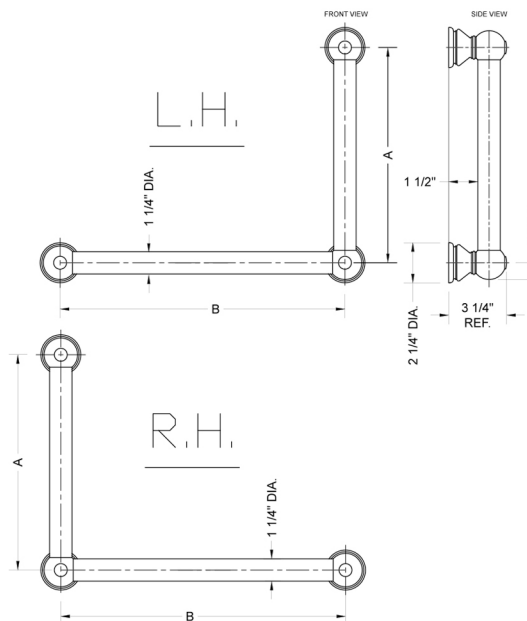

G30 32H x 16W 90° Left Hand Grab Bar

Model #: G30-32H-16W-LH-

FEATURES:

- Structurally engineered 90° angle
- ADA compliant when properly installed
- Horizontal section can be used as towel bar
- Style options to complement all collections
- Optional handshower sliders can be added to either bar only upon initial order
- All grab bars can be custom sized. Contact JACLO for pricing & availability
- Grab bars over 32" require middle post
- Grab bars 24" or longer are NOT AVAILABLE in PG or SG. For large quantity orders, please contact hospitality@jaclo.com

SPECIFICATION DRAWING:

BRASS LUXURY GRAB BAR			
PART. #	DESCRIPTION	A H	B W
G30-12H-12W	CENTER TO CENTER	12"	12"
G30-12H-16W	CENTER TO CENTER	12"	16"
G30-12H-24W	CENTER TO CENTER	12"	24"
G30-12H-32W	CENTER TO CENTER	12"	32"
G30-16H-12W	CENTER TO CENTER	16"	12"
G30-16H-16W	CENTER TO CENTER	16"	16"
G30-16H-24W	CENTER TO CENTER	16"	24"
G30-16H-32W	CENTER TO CENTER	16"	32"
G30-24H-12W	CENTER TO CENTER	24"	12"
G30-24H-16W	CENTER TO CENTER	24"	16"
G30-24H-24W	CENTER TO CENTER	24"	24"
G30-24H-32W	CENTER TO CENTER	24"	32"
G30-32H-12W	CENTER TO CENTER	32"	12"
G30-32H-16W	CENTER TO CENTER	32"	16"
G30-32H-24W	CENTER TO CENTER	32"	24"
G30-32H-32W	CENTER TO CENTER	32"	32"