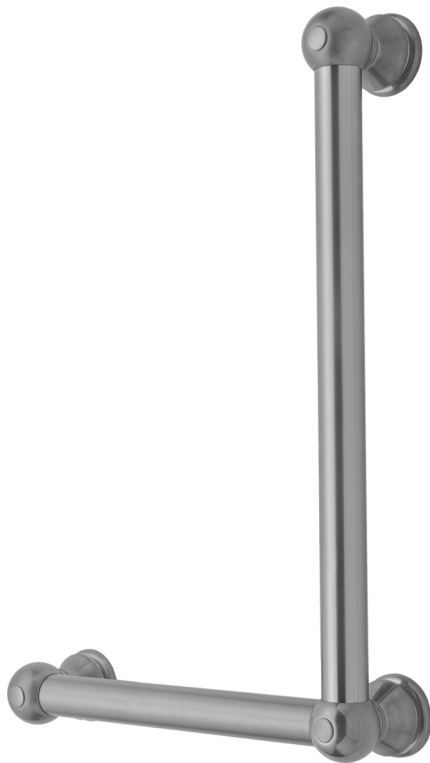

G30 32H x 16W 90° Left Hand Grab Bar

Model #: G30-32H-16W-LH-

FEATURES:

- Structurally engineered 90° angle
- ADA compliant when properly installed
- Horizontal section can be used as towel bar
- Style options to complement all collections
- Optional handshower sliders can be added to either bar only upon initial order
- All grab bars can be custom sized. Contact JACLO for pricing & availability
- Grab bars over 32" require middle post
- Grab bars 24" or longer are NOT AVAILABLE in PG or SG. For large quantity orders, please contact hospitality@jaclo.com

AVAILABLE FINISHES:

Polished Chrome (PCH)	Satin Chrome (SC)	Bronze Umber (BU)
Satin Nickel (SN)	Pewter (PEW)	Caramel Bronze (CB)
Polished Nickel (PN)	Antique Brass (AB)	Antique Copper (ACU)
Oil-Rubbed Bronze (ORB)	Polished Brass (PB)	Polished Copper (PCU)
Vintage Bronze (VB)	Satin Brass (SB)	Matte Black (MBK)
Black Nickel (BKN)	White (WH)	Unlacquered Brass (ULB)
Satin Cooper (SCU)	Almond (ALD)	Amber (AMB)
Azure Blue (AZB)	Coral (COR)	Mint Green (GRN)
Stone Grey (GRY)	Lilac (LAC)	Light Blue (LBL)
Limon (LIM)	Plum (PLM)	Pink (PNK)
Red (RED)	Graphite (GPH)	
Aged Unlacquered Brass (AUB)		

SPECIFICATION DRAWING:

BRASS LUXURY GRAB BAR			
PART. #	DESCRIPTION	A H	B W
G30-12H-12W	CENTER TO CENTER	12"	12"
G30-12H-16W	CENTER TO CENTER	12"	16"
G30-12H-24W	CENTER TO CENTER	12"	24"
G30-12H-32W	CENTER TO CENTER	12"	32"
G30-16H-12W	CENTER TO CENTER	16"	12"
G30-16H-16W	CENTER TO CENTER	16"	16"
G30-16H-24W	CENTER TO CENTER	16"	24"
G30-16H-32W	CENTER TO CENTER	16"	32"
G30-24H-12W	CENTER TO CENTER	24"	12"
G30-24H-16W	CENTER TO CENTER	24"	16"
G30-24H-24W	CENTER TO CENTER	24"	24"
G30-24H-32W	CENTER TO CENTER	24"	32"
G30-32H-12W	CENTER TO CENTER	32"	12"
G30-32H-16W	CENTER TO CENTER	32"	16"
G30-32H-24W	CENTER TO CENTER	32"	24"
G30-32H-32W	CENTER TO CENTER	32"	32"