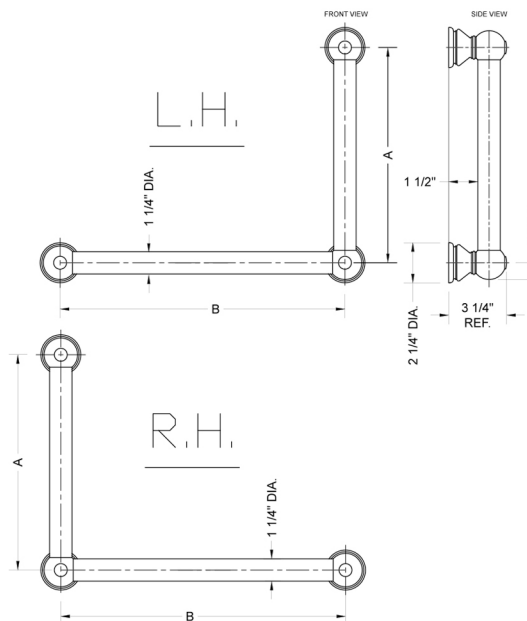

G30 32H x 24W 90° Left Hand Grab Bar

Model #: G30-32H-24W-LH-

FEATURES:

- Structurally engineered 90° angle
- ADA compliant when properly installed
- Horizontal section can be used as towel bar
- Style options to complement all collections
- Optional handshower sliders can be added to either bar only upon initial order
- All grab bars can be custom sized. Contact JACLO for pricing & availability
- Grab bars over 32" require middle post
- Grab bars 24" or longer are NOT AVAILABLE in PG or SG. For large quantity orders, please contact hospitality@jaclo.com

SPECIFICATION DRAWING:

BRASS LUXURY GRAB BAR			
PART. #	DESCRIPTION	A H	B W
G30-12H-12W	CENTER TO CENTER	12"	12"
G30-12H-16W	CENTER TO CENTER	12"	16"
G30-12H-24W	CENTER TO CENTER	12"	24"
G30-12H-32W	CENTER TO CENTER	12"	32"
G30-16H-12W	CENTER TO CENTER	16"	12"
G30-16H-16W	CENTER TO CENTER	16"	16"
G30-16H-24W	CENTER TO CENTER	16"	24"
G30-16H-32W	CENTER TO CENTER	16"	32"
G30-24H-12W	CENTER TO CENTER	24"	12"
G30-24H-16W	CENTER TO CENTER	24"	16"
G30-24H-24W	CENTER TO CENTER	24"	24"
G30-24H-32W	CENTER TO CENTER	24"	32"
G30-32H-12W	CENTER TO CENTER	32"	12"
G30-32H-16W	CENTER TO CENTER	32"	16"
G30-32H-24W	CENTER TO CENTER	32"	24"
G30-32H-32W	CENTER TO CENTER	32"	32"