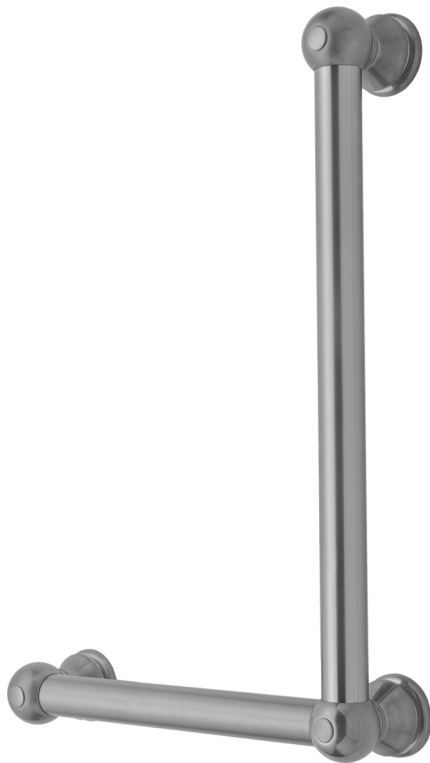

G30 32H x 24W 90° Left Hand Grab Bar

Model #: G30-32H-24W-LH-

FEATURES:

- Structurally engineered 90° angle
- ADA compliant when properly installed
- Horizontal section can be used as towel bar
- Style options to complement all collections
- Optional handshower sliders can be added to either bar only upon initial order
- All grab bars can be custom sized. Contact JACLO for pricing & availability
- Grab bars over 32" require middle post
- Grab bars 24" or longer are NOT AVAILABLE in PG or SG. For large quantity orders, please contact hospitality@jaclo.com

AVAILABLE FINISHES:

Polished Chrome (PCH)	Satin Chrome (SC)	Bronze Umber (BU)
Satin Nickel (SN)	Pewter (PEW)	Caramel Bronze (CB)
Polished Nickel (PN)	Antique Brass (AB)	Antique Copper (ACU)
Oil-Rubbed Bronze (ORB)	Polished Brass (PB)	Polished Copper (PCU)
Vintage Bronze (VB)	Satin Brass (SB)	Matte Black (MBK)
Black Nickel (BKN)	White (WH)	Unlacquered Brass (ULB)
Satin Cooper (SCU)	Almond (ALD)	Amber (AMB)
Azure Blue (AZB)	Coral (COR)	Mint Green (GRN)
Stone Grey (GRY)	Lilac (LAC)	Light Blue (LBL)
Limon (LIM)	Plum (PLM)	Pink (PNK)
Red (RED)	Graphite (GPH)	
Aged Unlacquered Brass (AUB)		

SPECIFICATION DRAWING:

BRASS LUXURY GRAB BAR			
PART. #	DESCRIPTION	A H	B W
G30-12H-12W	CENTER TO CENTER	12"	12"
G30-12H-16W	CENTER TO CENTER	12"	16"
G30-12H-24W	CENTER TO CENTER	12"	24"
G30-12H-32W	CENTER TO CENTER	12"	32"
G30-16H-12W	CENTER TO CENTER	16"	12"
G30-16H-16W	CENTER TO CENTER	16"	16"
G30-16H-24W	CENTER TO CENTER	16"	24"
G30-16H-32W	CENTER TO CENTER	16"	32"
G30-24H-12W	CENTER TO CENTER	24"	12"
G30-24H-16W	CENTER TO CENTER	24"	16"
G30-24H-24W	CENTER TO CENTER	24"	24"
G30-24H-32W	CENTER TO CENTER	24"	32"
G30-32H-12W	CENTER TO CENTER	32"	12"
G30-32H-16W	CENTER TO CENTER	32"	16"
G30-32H-24W	CENTER TO CENTER	32"	24"
G30-32H-32W	CENTER TO CENTER	32"	32"