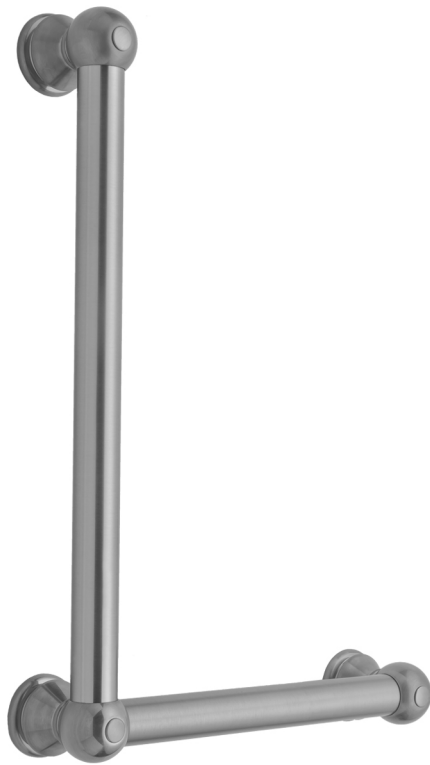

G30 32H x 24W 90° Right Hand Grab Bar

Model #: G30-32H-24W-RH-

FEATURES:

- Structurally engineered 90° angle
- ADA compliant when properly installed
- Horizontal section can be used as towel bar
- Style options to complement all collections
- Optional handshower sliders can be added to either bar only upon initial order
- All grab bars can be custom sized. Contact JACLO for pricing & availability
- Grab bars over 32" require middle post
- Grab bars 24" or longer are NOT AVAILABLE in PG or SG. For large quantity orders, please contact hospitality@jaclo.com

AVAILABLE FINISHES:

Polished Chrome (PCH)	Satin Chrome (SC)	Bronze Umber (BU)
Satin Nickel (SN)	Pewter (PEW)	Caramel Bronze (CB)
Polished Nickel (PN)	Antique Brass (AB)	Antique Copper (ACU)
Oil-Rubbed Bronze (ORB)	Polished Brass (PB)	Polished Copper (PCU)
Vintage Bronze (VB)	Satin Brass (SB)	Matte Black (MBK)
Black Nickel (BKN)	White (WH)	Unlacquered Brass (ULB)
Satin Cooper (SCU)	Almond (ALD)	Amber (AMB)
Azure Blue (AZB)	Coral (COR)	Mint Green (GRN)
Stone Grey (GRY)	Lilac (LAC)	Light Blue (LBL)
Limon (LIM)	Plum (PLM)	Pink (PNK)
Red (RED)	Graphite (GPH)	
Aged Unlacquered Brass (AUB)		

SPECIFICATION DRAWING:

BRASS LUXURY GRAB BAR			
PART. #	DESCRIPTION	A H	B W
G30-12H-12W	CENTER TO CENTER	12"	12"
G30-12H-16W	CENTER TO CENTER	12"	16"
G30-12H-24W	CENTER TO CENTER	12"	24"
G30-12H-32W	CENTER TO CENTER	12"	32"
G30-16H-12W	CENTER TO CENTER	16"	12"
G30-16H-16W	CENTER TO CENTER	16"	16"
G30-16H-24W	CENTER TO CENTER	16"	24"
G30-16H-32W	CENTER TO CENTER	16"	32"
G30-24H-12W	CENTER TO CENTER	24"	12"
G30-24H-16W	CENTER TO CENTER	24"	16"
G30-24H-24W	CENTER TO CENTER	24"	24"
G30-24H-32W	CENTER TO CENTER	24"	32"
G30-32H-12W	CENTER TO CENTER	32"	12"
G30-32H-16W	CENTER TO CENTER	32"	16"
G30-32H-24W	CENTER TO CENTER	32"	24"
G30-32H-32W	CENTER TO CENTER	32"	32"