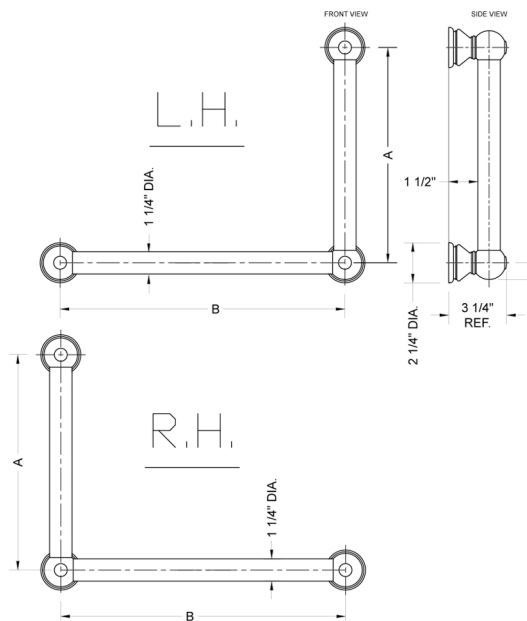

G30 32H x 24W 90° Right Hand Grab Bar

Model #: G30-32H-24W-RH-

FEATURES:

- Structurally engineered 90° angle
- ADA compliant when properly installed
- Horizontal section can be used as towel bar
- Style options to complement all collections
- Optional handshower sliders can be added to either bar only upon initial order
- All grab bars can be custom sized. Contact JACLO for pricing & availability
- Grab bars over 32" require middle post
- Grab bars 24" or longer are NOT AVAILABLE in PG or SG. For large quantity orders, please contact hospitality@jaclo.com

SPECIFICATION DRAWING:

BRASS LUXURY GRAB BAR			
PART. #	DESCRIPTION	A H	B W
G30-12H-12W	CENTER TO CENTER	12"	12"
G30-12H-16W	CENTER TO CENTER	12"	16"
G30-12H-24W	CENTER TO CENTER	12"	24"
G30-12H-32W	CENTER TO CENTER	12"	32"
G30-16H-12W	CENTER TO CENTER	16"	12"
G30-16H-16W	CENTER TO CENTER	16"	16"
G30-16H-24W	CENTER TO CENTER	16"	24"
G30-16H-32W	CENTER TO CENTER	16"	32"
G30-24H-12W	CENTER TO CENTER	24"	12"
G30-24H-16W	CENTER TO CENTER	24"	16"
G30-24H-24W	CENTER TO CENTER	24"	24"
G30-24H-32W	CENTER TO CENTER	24"	32"
G30-32H-12W	CENTER TO CENTER	32"	12"
G30-32H-16W	CENTER TO CENTER	32"	16"
G30-32H-24W	CENTER TO CENTER	32"	24"
G30-32H-32W	CENTER TO CENTER	32"	32"