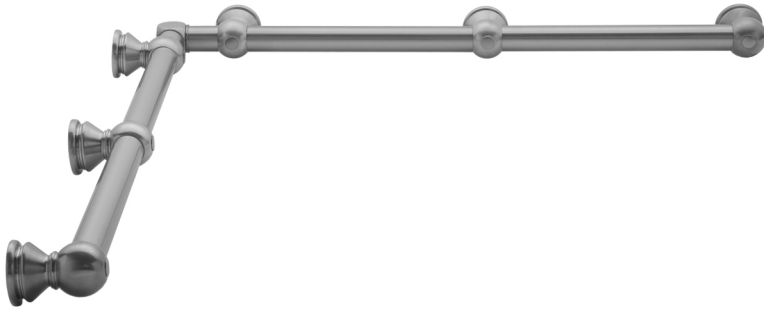

G30 36" x 48" Inside Corner Grab Bar

Model #: G30-36-48-IC-

FEATURES:

- Structurally engineered 90° angle
- ADA compliant when properly installed
- Horizontal section can be used as towel bar
- Style options to complement all collections
- Optional handshower sliders can be added to either bar only upon initial order
- All grab bars can be custom sized. Contact JACLO for pricing & availability
- BAR WILL BE 5" LONGER THAN LISTED LENGTH FROM CENTER OF OUTSIDE POST TO WALL
- *NOTE: GRAB BARS OVER 32" REQUIRE A MIDDLE POST
- NOT AVAILABLE in PG or SG. For large quantity orders, please contact hospitality@jaclo.com

SPECIFICATION DRAWING:

BRASS LUXURY GRAB BAR							
PART. #	DESCRIPTION	A	B	PART. #	DESCRIPTION	A	B
G30-12-12-IC	CENTER OF POST	12"	12"	G30-24-36-IC	CENTER OF POST	24"	36"
G30-12-16-IC	CENTER OF POST	12"	16"	G30-24-48-IC	CENTER OF POST	24"	48"
G30-12-24-IC	CENTER OF POST	12"	24"	G30-24-60-IC	CENTER OF POST	24"	60"
G30-12-32-IC	CENTER OF POST	12"	32"				
G30-12-36-IC	CENTER OF POST	12"	36"	G30-32-32-IC	CENTER OF POST	32"	32"
G30-12-48-IC	CENTER OF POST	12"	48"	G30-32-36-IC	CENTER OF POST	32"	36"
G30-12-60-IC	CENTER OF POST	12"	60"	G30-32-48-IC	CENTER OF POST	32"	48"
				G30-32-60-IC	CENTER OF POST	32"	60"
G30-16-16-IC	CENTER OF POST	16"	16"				
G30-16-24-IC	CENTER OF POST	16"	24"	G30-36-36-IC	CENTER OF POST	36"	36"
G30-16-32-IC	CENTER OF POST	16"	32"	G30-36-48-IC	CENTER OF POST	36"	48"
				G30-36-60-IC	CENTER OF POST	36"	60"
G30-16-36-IC	CENTER OF POST	16"	36"				
G30-16-48-IC	CENTER OF POST	16"	48"	G30-48-48-IC	CENTER OF POST	48"	48"
G30-16-60-IC	CENTER OF POST	16"	60"	G30-48-60-IC	CENTER OF POST	48"	60"
G30-24-24-IC	CENTER OF POST	24"	24"	G30-60-60-IC	CENTER OF POST	60"	60"
G30-24-32-IC	CENTER OF POST	24"	32"				