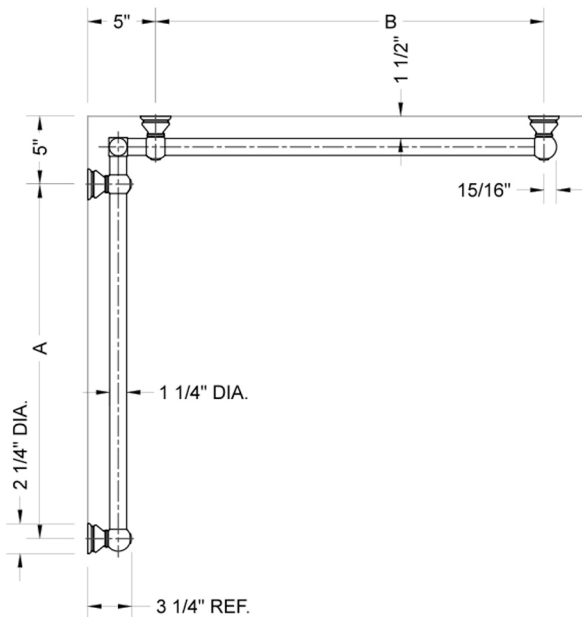

G30 36" x 48" Inside Corner Grab Bar

Model #: G30-36-48-IC-

FEATURES:

- Structurally engineered 90° angle
- ADA compliant when properly installed
- Horizontal section can be used as towel bar
- Style options to complement all collections
- Optional handshower sliders can be added to either bar only upon initial order
- All grab bars can be custom sized. Contact JACLO for pricing & availability
- BAR WILL BE 5" LONGER THAN LISTED LENGTH FROM CENTER OF OUTSIDE POST TO WALL
- *NOTE: GRAB BARS OVER 32" REQUIRE A MIDDLE POST
- NOT AVAILABLE in PG or SG. For large quantity orders, please contact hospitality@jaclo.com

SPECIFICATION DRAWING:

BRASS LUXURY GRAB BAR							
PART. #	DESCRIPTION	A	B	PART. #	DESCRIPTION	A	B
G30-12-12-IC	CENTER OF POST	12"	12"	G30-24-36-IC	CENTER OF POST	24"	36"
G30-12-16-IC	CENTER OF POST	12"	16"	G30-24-48-IC	CENTER OF POST	24"	48"
G30-12-24-IC	CENTER OF POST	12"	24"	G30-24-60-IC	CENTER OF POST	24"	60"
G30-12-32-IC	CENTER OF POST	12"	32"				
G30-12-36-IC	CENTER OF POST	12"	36"	G30-32-32-IC	CENTER OF POST	32"	32"
G30-12-48-IC	CENTER OF POST	12"	48"	G30-32-36-IC	CENTER OF POST	32"	36"
G30-12-60-IC	CENTER OF POST	12"	60"	G30-32-48-IC	CENTER OF POST	32"	48"
				G30-32-60-IC	CENTER OF POST	32"	60"
G30-16-16-IC	CENTER OF POST	16"	16"				
G30-16-24-IC	CENTER OF POST	16"	24"	G30-36-36-IC	CENTER OF POST	36"	36"
G30-16-32-IC	CENTER OF POST	16"	32"	G30-36-48-IC	CENTER OF POST	36"	48"
				G30-36-60-IC	CENTER OF POST	36"	60"
G30-16-36-IC	CENTER OF POST	16"	36"				
G30-16-48-IC	CENTER OF POST	16"	48"	G30-48-48-IC	CENTER OF POST	48"	48"
G30-16-60-IC	CENTER OF POST	16"	60"	G30-48-60-IC	CENTER OF POST	48"	60"
G30-24-24-IC	CENTER OF POST	24"	24"	G30-60-60-IC	CENTER OF POST	60"	60"
G30-24-32-IC	CENTER OF POST	24"	32"				