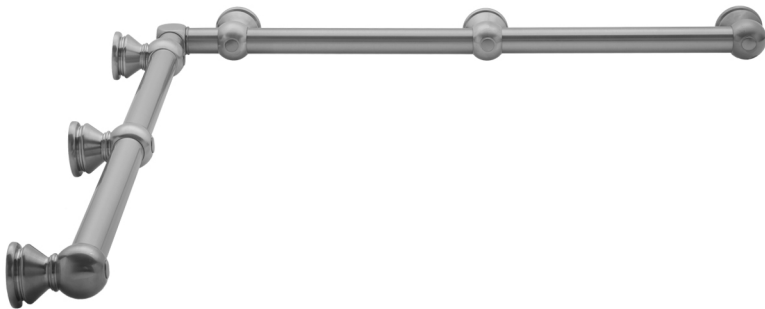

G30 36" x 60" Inside Corner Grab Bar

Model #: G30-36-60-IC-

FEATURES:

- Structurally engineered 90° angle
- ADA compliant when properly installed
- Horizontal section can be used as towel bar
- Style options to complement all collections
- Optional handshower sliders can be added to either bar only upon initial order
- All grab bars can be custom sized. Contact JACLO for pricing & availability
- BAR WILL BE 5" LONGER THAN LISTED LENGTH FROM CENTER OF OUTSIDE POST TO WALL
- *NOTE: GRAB BARS OVER 32" REQUIRE A MIDDLE POST
- NOT AVAILABLE in PG or SG. For large quantity orders, please contact hospitality@jaclo.com

SPECIFICATION DRAWING:

BRASS LUXURY GRAB BAR							
PART. #	DESCRIPTION	A	B	PART. #	DESCRIPTION	A	B
G30-12-12-IC	CENTER OF POST	12"	12"	G30-24-36-IC	CENTER OF POST	24"	36"
G30-12-16-IC	CENTER OF POST	12"	16"	G30-24-48-IC	CENTER OF POST	24"	48"
G30-12-24-IC	CENTER OF POST	12"	24"	G30-24-60-IC	CENTER OF POST	24"	60"
G30-12-32-IC	CENTER OF POST	12"	32"				
G30-12-36-IC	CENTER OF POST	12"	36"	G30-32-32-IC	CENTER OF POST	32"	32"
G30-12-48-IC	CENTER OF POST	12"	48"	G30-32-36-IC	CENTER OF POST	32"	36"
G30-12-60-IC	CENTER OF POST	12"	60"	G30-32-48-IC	CENTER OF POST	32"	48"
				G30-32-60-IC	CENTER OF POST	32"	60"
G30-16-16-IC	CENTER OF POST	16"	16"				
G30-16-24-IC	CENTER OF POST	16"	24"	G30-36-36-IC	CENTER OF POST	36"	36"
G30-16-32-IC	CENTER OF POST	16"	32"	G30-36-48-IC	CENTER OF POST	36"	48"
				G30-36-60-IC	CENTER OF POST	36"	60"
G30-16-36-IC	CENTER OF POST	16"	36"				
G30-16-48-IC	CENTER OF POST	16"	48"	G30-48-48-IC	CENTER OF POST	48"	48"
G30-16-60-IC	CENTER OF POST	16"	60"	G30-48-60-IC	CENTER OF POST	48"	60"
G30-24-24-IC	CENTER OF POST	24"	24"	G30-60-60-IC	CENTER OF POST	60"	60"
G30-24-32-IC	CENTER OF POST	24"	32"				