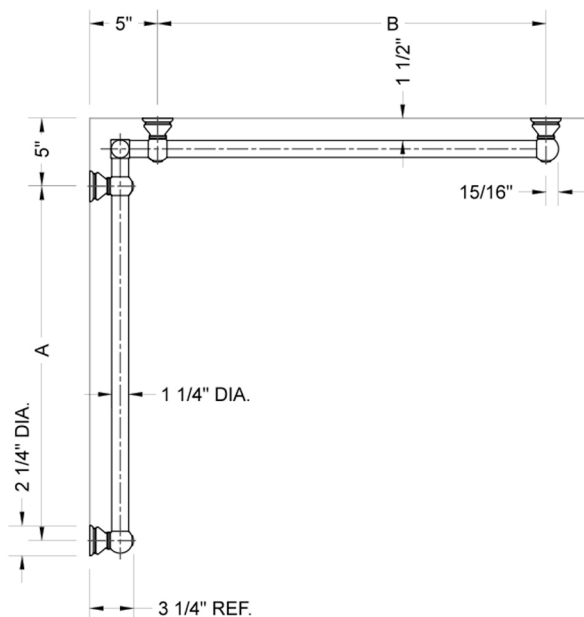

G30 36" x 60" Inside Corner Grab Bar

Model #: G30-36-60-IC-

FEATURES:

- Structurally engineered 90° angle
- ADA compliant when properly installed
- Horizontal section can be used as towel bar
- Style options to complement all collections
- Optional handshower sliders can be added to either bar only upon initial order
- All grab bars can be custom sized. Contact JACLO for pricing & availability
- BAR WILL BE 5" LONGER THAN LISTED LENGTH FROM CENTER OF OUTSIDE POST TO WALL
- *NOTE: GRAB BARS OVER 32" REQUIRE A MIDDLE POST
- NOT AVAILABLE in PG or SG. For large quantity orders, please contact hospitality@jaclo.com

SPECIFICATION DRAWING:

BRASS LUXURY GRAB BAR							
PART. #	DESCRIPTION	A	B	PART. #	DESCRIPTION	A	B
G30-12-12-IC	CENTER OF POST	12"	12"	G30-24-36-IC	CENTER OF POST	24"	36"
G30-12-16-IC	CENTER OF POST	12"	16"	G30-24-48-IC	CENTER OF POST	24"	48"
G30-12-24-IC	CENTER OF POST	12"	24"	G30-24-60-IC	CENTER OF POST	24"	60"
G30-12-32-IC	CENTER OF POST	12"	32"				
G30-12-36-IC	CENTER OF POST	12"	36"	G30-32-32-IC	CENTER OF POST	32"	32"
G30-12-48-IC	CENTER OF POST	12"	48"	G30-32-36-IC	CENTER OF POST	32"	36"
G30-12-60-IC	CENTER OF POST	12"	60"	G30-32-48-IC	CENTER OF POST	32"	48"
				G30-32-60-IC	CENTER OF POST	32"	60"
G30-16-16-IC	CENTER OF POST	16"	16"				
G30-16-24-IC	CENTER OF POST	16"	24"	G30-36-36-IC	CENTER OF POST	36"	36"
G30-16-32-IC	CENTER OF POST	16"	32"	G30-36-48-IC	CENTER OF POST	36"	48"
				G30-36-60-IC	CENTER OF POST	36"	60"
G30-16-36-IC	CENTER OF POST	16"	36"				
G30-16-48-IC	CENTER OF POST	16"	48"	G30-48-48-IC	CENTER OF POST	48"	48"
G30-16-60-IC	CENTER OF POST	16"	60"	G30-48-60-IC	CENTER OF POST	48"	60"
G30-24-24-IC	CENTER OF POST	24"	24"	G30-60-60-IC	CENTER OF POST	60"	60"
G30-24-32-IC	CENTER OF POST	24"	32"				