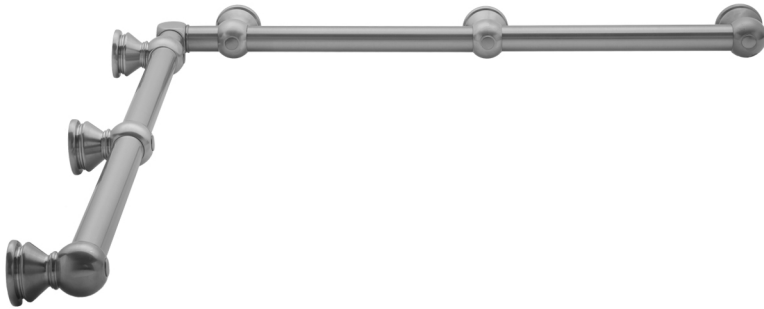

G30 48" x 60" Inside Corner Grab Bar

Model #: G30-48-60-IC-

FEATURES:

- Structurally engineered 90° angle
- ADA compliant when properly installed
- Horizontal section can be used as towel bar
- Style options to complement all collections
- Optional handshower sliders can be added to either bar only upon initial order
- All grab bars can be custom sized. Contact JACLO for pricing & availability
- BAR WILL BE 5" LONGER THAN LISTED LENGTH FROM CENTER OF OUTSIDE POST TO WALL
- *NOTE: GRAB BARS OVER 32" REQUIRE A MIDDLE POST
- NOT AVAILABLE in PG or SG. For large quantity orders, please contact hospitality@jaclo.com

SPECIFICATION DRAWING:

BRASS LUXURY GRAB BAR							
PART. #	DESCRIPTION	A	B	PART. #	DESCRIPTION	A	B
G30-12-12-IC	CENTER OF POST	12"	12"	G30-24-36-IC	CENTER OF POST	24"	36"
G30-12-16-IC	CENTER OF POST	12"	16"	G30-24-48-IC	CENTER OF POST	24"	48"
G30-12-24-IC	CENTER OF POST	12"	24"	G30-24-60-IC	CENTER OF POST	24"	60"
G30-12-32-IC	CENTER OF POST	12"	32"				
G30-12-36-IC	CENTER OF POST	12"	36"	G30-32-32-IC	CENTER OF POST	32"	32"
G30-12-48-IC	CENTER OF POST	12"	48"	G30-32-36-IC	CENTER OF POST	32"	36"
G30-12-60-IC	CENTER OF POST	12"	60"	G30-32-48-IC	CENTER OF POST	32"	48"
				G30-32-60-IC	CENTER OF POST	32"	60"
G30-16-16-IC	CENTER OF POST	16"	16"				
G30-16-24-IC	CENTER OF POST	16"	24"	G30-36-36-IC	CENTER OF POST	36"	36"
G30-16-32-IC	CENTER OF POST	16"	32"	G30-36-48-IC	CENTER OF POST	36"	48"
				G30-36-60-IC	CENTER OF POST	36"	60"
G30-16-36-IC	CENTER OF POST	16"	36"				
G30-16-48-IC	CENTER OF POST	16"	48"	G30-48-48-IC	CENTER OF POST	48"	48"
G30-16-60-IC	CENTER OF POST	16"	60"	G30-48-60-IC	CENTER OF POST	48"	60"
G30-24-24-IC	CENTER OF POST	24"	24"	G30-60-60-IC	CENTER OF POST	60"	60"
G30-24-32-IC	CENTER OF POST	24"	32"				