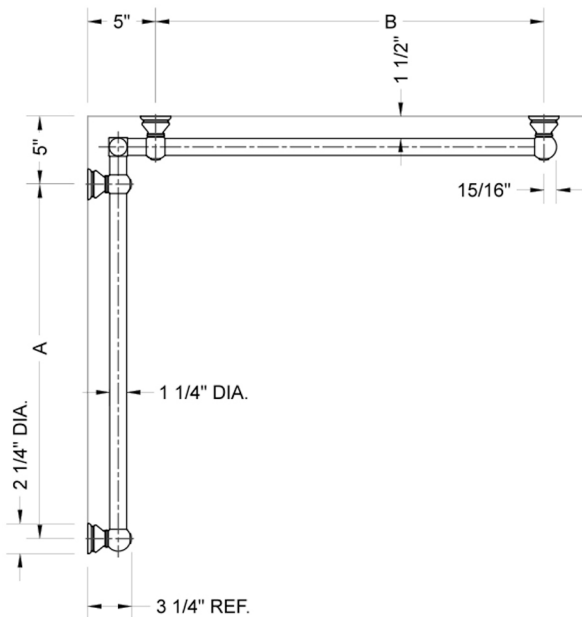

G30 48" x 60" Inside Corner Grab Bar

Model #: G30-48-60-IC-

FEATURES:

- Structurally engineered 90° angle
- ADA compliant when properly installed
- Horizontal section can be used as towel bar
- Style options to complement all collections
- Optional handshower sliders can be added to either bar only upon initial order
- All grab bars can be custom sized. Contact JACLO for pricing & availability
- BAR WILL BE 5" LONGER THAN LISTED LENGTH FROM CENTER OF OUTSIDE POST TO WALL
- *NOTE: GRAB BARS OVER 32" REQUIRE A MIDDLE POST
- NOT AVAILABLE in PG or SG. For large quantity orders, please contact hospitality@jaclo.com

SPECIFICATION DRAWING:

BRASS LUXURY GRAB BAR							
PART. #	DESCRIPTION	A	B	PART. #	DESCRIPTION	A	B
G30-12-12-IC	CENTER OF POST	12"	12"	G30-24-36-IC	CENTER OF POST	24"	36"
G30-12-16-IC	CENTER OF POST	12"	16"	G30-24-48-IC	CENTER OF POST	24"	48"
G30-12-24-IC	CENTER OF POST	12"	24"	G30-24-60-IC	CENTER OF POST	24"	60"
G30-12-32-IC	CENTER OF POST	12"	32"				
G30-12-36-IC	CENTER OF POST	12"	36"	G30-32-32-IC	CENTER OF POST	32"	32"
G30-12-48-IC	CENTER OF POST	12"	48"	G30-32-36-IC	CENTER OF POST	32"	36"
G30-12-60-IC	CENTER OF POST	12"	60"	G30-32-48-IC	CENTER OF POST	32"	48"
				G30-32-60-IC	CENTER OF POST	32"	60"
G30-16-16-IC	CENTER OF POST	16"	16"				
G30-16-24-IC	CENTER OF POST	16"	24"	G30-36-36-IC	CENTER OF POST	36"	36"
G30-16-32-IC	CENTER OF POST	16"	32"	G30-36-48-IC	CENTER OF POST	36"	48"
				G30-36-60-IC	CENTER OF POST	36"	60"
G30-16-36-IC	CENTER OF POST	16"	36"				
G30-16-48-IC	CENTER OF POST	16"	48"	G30-48-48-IC	CENTER OF POST	48"	48"
G30-16-60-IC	CENTER OF POST	16"	60"	G30-48-60-IC	CENTER OF POST	48"	60"
G30-24-24-IC	CENTER OF POST	24"	24"	G30-60-60-IC	CENTER OF POST	60"	60"
G30-24-32-IC	CENTER OF POST	24"	32"				