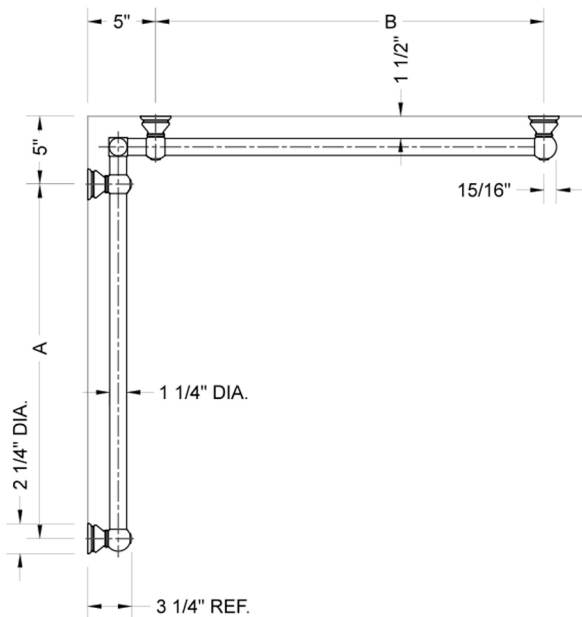

G30 60" x 60" Inside Corner Grab Bar

Model #: G30-60-60-IC-

FEATURES:

- Structurally engineered 90° angle
- ADA compliant when properly installed
- Horizontal section can be used as towel bar
- Style options to complement all collections
- Optional handshower sliders can be added to either bar only upon initial order
- All grab bars can be custom sized. Contact JACLO for pricing & availability
- BAR WILL BE 5" LONGER THAN LISTED LENGTH FROM CENTER OF OUTSIDE POST TO WALL
- *NOTE: GRAB BARS OVER 32" REQUIRE A MIDDLE POST
- NOT AVAILABLE in PG or SG. For large quantity orders, please contact hospitality@jaclo.com

SPECIFICATION DRAWING:

BRASS LUXURY GRAB BAR							
PART. #	DESCRIPTION	A	B	PART. #	DESCRIPTION	A	B
G30-12-12-IC	CENTER OF POST	12"	12"	G30-24-36-IC	CENTER OF POST	24"	36"
G30-12-16-IC	CENTER OF POST	12"	16"	G30-24-48-IC	CENTER OF POST	24"	48"
G30-12-24-IC	CENTER OF POST	12"	24"	G30-24-60-IC	CENTER OF POST	24"	60"
G30-12-32-IC	CENTER OF POST	12"	32"				
G30-12-36-IC	CENTER OF POST	12"	36"	G30-32-32-IC	CENTER OF POST	32"	32"
G30-12-48-IC	CENTER OF POST	12"	48"	G30-32-36-IC	CENTER OF POST	32"	36"
G30-12-60-IC	CENTER OF POST	12"	60"	G30-32-48-IC	CENTER OF POST	32"	48"
				G30-32-60-IC	CENTER OF POST	32"	60"
G30-16-16-IC	CENTER OF POST	16"	16"				
G30-16-24-IC	CENTER OF POST	16"	24"	G30-36-36-IC	CENTER OF POST	36"	36"
G30-16-32-IC	CENTER OF POST	16"	32"	G30-36-48-IC	CENTER OF POST	36"	48"
				G30-36-60-IC	CENTER OF POST	36"	60"
G30-16-36-IC	CENTER OF POST	16"	36"				
G30-16-48-IC	CENTER OF POST	16"	48"	G30-48-48-IC	CENTER OF POST	48"	48"
G30-16-60-IC	CENTER OF POST	16"	60"	G30-48-60-IC	CENTER OF POST	48"	60"
G30-24-24-IC	CENTER OF POST	24"	24"	G30-60-60-IC	CENTER OF POST	60"	60"
G30-24-32-IC	CENTER OF POST	24"	32"				