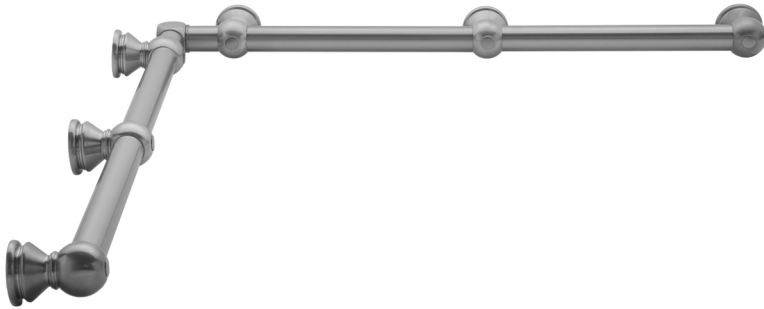

G30 60" x 60" Inside Corner Grab Bar

Model #: G30-60-60-IC-

FEATURES:

- Structurally engineered 90° angle
- ADA compliant when properly installed
- Horizontal section can be used as towel bar
- Style options to complement all collections
- Optional handshower sliders can be added to either bar only upon initial order
- All grab bars can be custom sized. Contact JACLO for pricing & availability
- BAR WILL BE 5" LONGER THAN LISTED LENGTH FROM CENTER OF OUTSIDE POST TO WALL
- *NOTE: GRAB BARS OVER 32" REQUIRE A MIDDLE POST
- NOT AVAILABLE in PG or SG. For large quantity orders, please contact hospitality@jaclo.com

SPECIFICATION DRAWING:

BRASS LUXURY GRAB BAR							
PART. #	DESCRIPTION	A	B	PART. #	DESCRIPTION	A	B
G30-12-12-IC	CENTER OF POST	12"	12"	G30-24-36-IC	CENTER OF POST	24"	36"
G30-12-16-IC	CENTER OF POST	12"	16"	G30-24-48-IC	CENTER OF POST	24"	48"
G30-12-24-IC	CENTER OF POST	12"	24"	G30-24-60-IC	CENTER OF POST	24"	60"
G30-12-32-IC	CENTER OF POST	12"	32"				
G30-12-36-IC	CENTER OF POST	12"	36"	G30-32-32-IC	CENTER OF POST	32"	32"
G30-12-48-IC	CENTER OF POST	12"	48"	G30-32-36-IC	CENTER OF POST	32"	36"
G30-12-60-IC	CENTER OF POST	12"	60"	G30-32-48-IC	CENTER OF POST	32"	48"
				G30-32-60-IC	CENTER OF POST	32"	60"
G30-16-16-IC	CENTER OF POST	16"	16"				
G30-16-24-IC	CENTER OF POST	16"	24"	G30-36-36-IC	CENTER OF POST	36"	36"
G30-16-32-IC	CENTER OF POST	16"	32"	G30-36-48-IC	CENTER OF POST	36"	48"
				G30-36-60-IC	CENTER OF POST	36"	60"
G30-16-36-IC	CENTER OF POST	16"	36"				
G30-16-48-IC	CENTER OF POST	16"	48"	G30-48-48-IC	CENTER OF POST	48"	48"
G30-16-60-IC	CENTER OF POST	16"	60"	G30-48-60-IC	CENTER OF POST	48"	60"
G30-24-24-IC	CENTER OF POST	24"	24"	G30-60-60-IC	CENTER OF POST	60"	60"
G30-24-32-IC	CENTER OF POST	24"	32"				