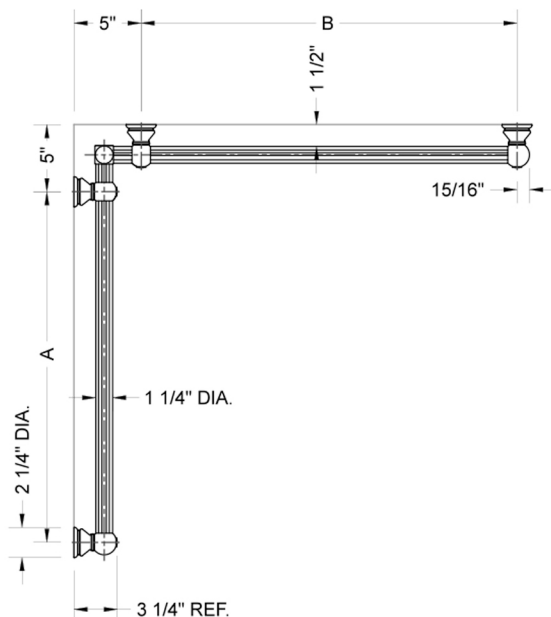

G33 12" x 12" Inside Corner Grab Bar

Model #: G33-12-12-IC-

FEATURES:

- Structurally engineered 90° angle
- ADA compliant when properly installed
- Horizontal section can be used as towel bar
- Style options to complement all collections
- Optional handshower sliders can be added to either bar only upon initial order
- All grab bars can be custom sized. Contact JACLO for pricing & availability
- BAR WILL BE 5" LONGER THAN LISTED LENGTH FROM CENTER OF OUTSIDE POST TO WALL
- *NOTE: GRAB BARS OVER 32" REQUIRE A MIDDLE POST
- Grab bars 24" or longer are NOT AVAILABLE in PG or SG. For large quantity orders, please contact hospitality@jaclo.com

SPECIFICATION DRAWING:

BRASS LUXURY GRAB BAR							
PART. #	DESCRIPTION	A	B	PART. #	DESCRIPTION	A	B
G33-12-12-IC	CENTER OF POST	12"	12"	G33-24-36-IC	CENTER OF POST	24"	36"
G33-12-16-IC	CENTER OF POST	12"	16"	G33-24-48-IC	CENTER OF POST	24"	48"
G33-12-24-IC	CENTER OF POST	12"	24"	G33-24-60-IC	CENTER OF POST	24"	60"
G33-12-32-IC	CENTER OF POST	12"	32"				
				G33-32-32-IC	CENTER OF POST	32"	32"
G33-12-36-IC	CENTER OF POST	12"	36"	G33-32-36-IC	CENTER OF POST	32"	36"
G33-12-48-IC	CENTER OF POST	12"	48"	G33-32-48-IC	CENTER OF POST	32"	48"
G33-12-60-IC	CENTER OF POST	12"	60"	G33-32-60-IC	CENTER OF POST	32"	60"
G33-16-16-IC	CENTER OF POST	16"	16"	G33-36-36-IC	CENTER OF POST	36"	36"
G33-16-24-IC	CENTER OF POST	16"	24"	G33-36-48-IC	CENTER OF POST	36"	48"
G33-16-32-IC	CENTER OF POST	16"	32"	G33-36-60-IC	CENTER OF POST	36"	60"
G33-16-36-IC	CENTER OF POST	16"	36"	G33-48-48-IC	CENTER OF POST	48"	48"
G33-16-48-IC	CENTER OF POST	16"	48"	G33-48-60-IC	CENTER OF POST	48"	60"
G33-16-60-IC	CENTER OF POST	16"	60"				
				G33-60-60-IC	CENTER OF POST	60"	60"
G33-24-24-IC	CENTER OF POST	24"	24"				
G33-24-32-IC	CENTER OF POST	24"	32"				