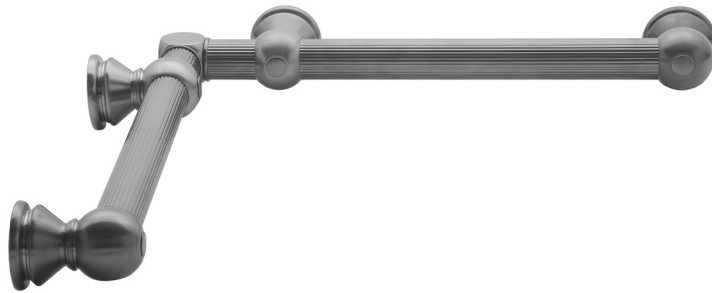

G33 12" x 12" Inside Corner Grab Bar

Model #: G33-12-12-IC-

FEATURES:

- Structurally engineered 90° angle
- ADA compliant when properly installed
- Horizontal section can be used as towel bar
- Style options to complement all collections
- Optional handshower sliders can be added to either bar only upon initial order
- All grab bars can be custom sized. Contact JACLO for pricing & availability
- BAR WILL BE 5" LONGER THAN LISTED LENGTH FROM CENTER OF OUTSIDE POST TO WALL
- *NOTE: GRAB BARS OVER 32" REQUIRE A MIDDLE POST
- Grab bars 24" or longer are NOT AVAILABLE in PG or SG. For large quantity orders, please contact hospitality@jaclo.com

AVAILABLE FINISHES:

Polished Chrome (PCH)	Satin Chrome (SC)	Bronze Umber (BU)
Satin Nickel (SN)	Pewter (PEW)	Caramel Bronze (CB)
Polished Nickel (PN)	Antique Brass (AB)	Antique Copper (ACU)
Oil-Rubbed Bronze (ORB)	Polished Brass (PB)	Polished Copper (PCU)
Vintage Bronze (VB)	Satin Brass (SB)	Matte Black (MBK)
Satin Gold (SG)	Polished Gold (PG)	Black Nickel (BKN)
White (WH)	Unlacquered Brass (ULB)	Satin Cooper (SCU)
Almond (ALD)	Amber (AMB)	Azure Blue (AZB)
Coral (COR)	Mint Green (GRN)	Stone Grey (GRY)
Lilac (LAC)	Light Blue (LBL)	Limon (LIM)
Plum (PLM)	Pink (PNK)	Red (RED)
Graphite (GPH)	Aged Unlacquered Brass (AUB)	