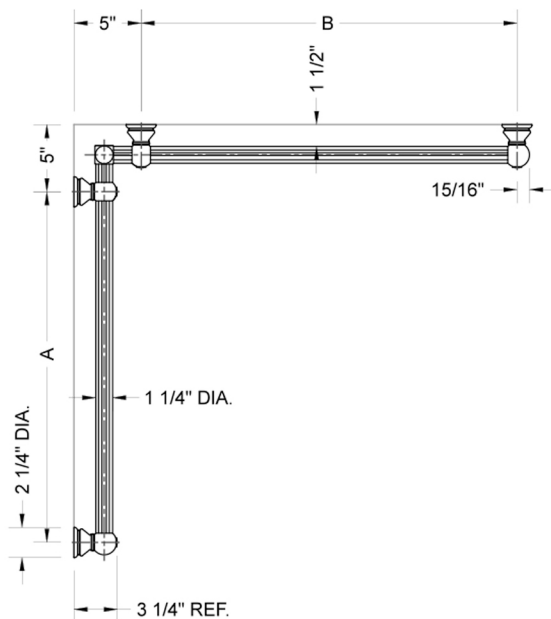

G33 12" x 60" Inside Corner Grab Bar

Model #: G33-12-60-IC-

FEATURES:

- Structurally engineered 90° angle
- ADA compliant when properly installed
- Horizontal section can be used as towel bar
- Style options to complement all collections
- Optional handshower sliders can be added to either bar only upon initial order
- All grab bars can be custom sized. Contact JACLO for pricing & availability
- BAR WILL BE 5" LONGER THAN LISTED LENGTH FROM CENTER OF OUTSIDE POST TO WALL
- *NOTE: GRAB BARS OVER 32" REQUIRE A MIDDLE POST
- Grab bars 24" or longer are NOT AVAILABLE in PG or SG. For large quantity orders, please contact hospitality@jaclo.com

SPECIFICATION DRAWING:

BRASS LUXURY GRAB BAR							
PART. #	DESCRIPTION	A	B	PART. #	DESCRIPTION	A	B
G33-12-12-IC	CENTER OF POST	12"	12"	G33-24-36-IC	CENTER OF POST	24"	36"
G33-12-16-IC	CENTER OF POST	12"	16"	G33-24-48-IC	CENTER OF POST	24"	48"
G33-12-24-IC	CENTER OF POST	12"	24"	G33-24-60-IC	CENTER OF POST	24"	60"
G33-12-32-IC	CENTER OF POST	12"	32"				
G33-12-36-IC	CENTER OF POST	12"	36"	G33-32-32-IC	CENTER OF POST	32"	32"
G33-12-48-IC	CENTER OF POST	12"	48"	G33-32-36-IC	CENTER OF POST	32"	36"
G33-12-60-IC	CENTER OF POST	12"	60"	G33-32-48-IC	CENTER OF POST	32"	48"
				G33-32-60-IC	CENTER OF POST	32"	60"
G33-16-16-IC	CENTER OF POST	16"	16"				
G33-16-24-IC	CENTER OF POST	16"	24"	G33-36-36-IC	CENTER OF POST	36"	36"
G33-16-32-IC	CENTER OF POST	16"	32"	G33-36-48-IC	CENTER OF POST	36"	48"
				G33-36-60-IC	CENTER OF POST	36"	60"
G33-16-36-IC	CENTER OF POST	16"	36"				
G33-16-48-IC	CENTER OF POST	16"	48"	G33-48-48-IC	CENTER OF POST	48"	48"
G33-16-60-IC	CENTER OF POST	16"	60"	G33-48-60-IC	CENTER OF POST	48"	60"
G33-24-24-IC	CENTER OF POST	24"	24"	G33-60-60-IC	CENTER OF POST	60"	60"
G33-24-32-IC	CENTER OF POST	24"	32"				