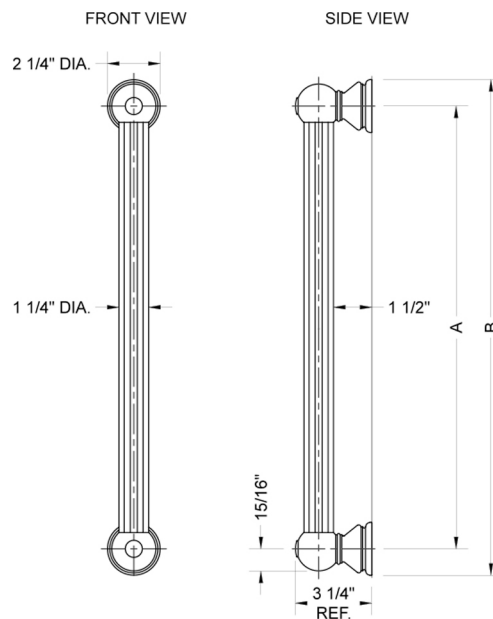

12" G33 Straight Grab Bar

Model #: G33-12-

FEATURES:

- Grab bars are ADA compliant when installed properly
- All brass construction, fully polished & plated
- Style options to complement all collections
- Optional handshower sliders and toilet paper/washcloth holders can be added only upon initial order
- *NOTE: GRAB BARS OVER 32" REQUIRE A MIDDLE POST
- All grab bars can be custom sized. Contact JACLO for pricing & availability
- Grab bars 24" or longer are NOT AVAILABLE in PG or SG. For large quantity orders, please contact hospitality@jaclo.com

SPECIFICATION DRAWING:

BRASS LUXURY GRAB BAR			
PART. #	DESCRIPTION	A	B
G33-12-XX	12" CENTER TO CENTER	12"	14 1/4"
G33-16-XX	16" CENTER TO CENTER	16"	18 1/4"
G33-18-XX	18" CENTER TO CENTER	18"	20 1/4"
G33-24-XX	24" CENTER TO CENTER	24"	28 1/4"
G33-32-XX	32" CENTER TO CENTER	32"	44 1/4"
*NOTE: GRAB BARS OVER 32" REQUIRE A MIDDLE POST			
G33-36-XX	36" CENTER TO CENTER	36"	38 1/4"
G33-42-XX	42" CENTER TO CENTER	42"	44 1/4"
G33-48-XX	48" CENTER TO CENTER	48"	50 1/4"
G33-60-XX	60" CENTER TO CENTER	60"	62 1/4"