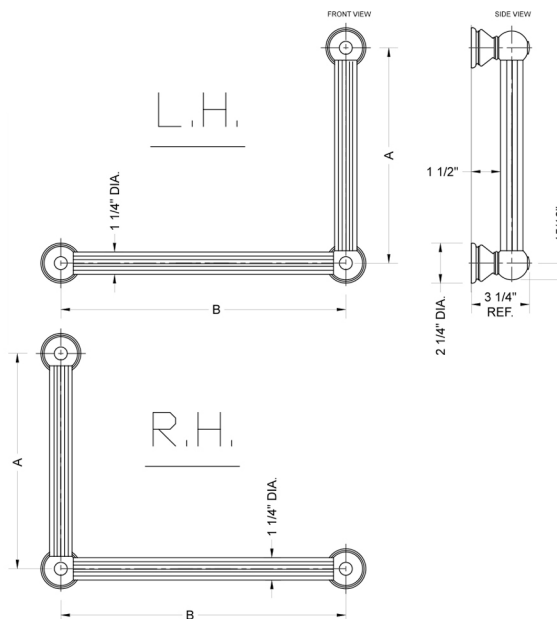

## G33 12H x 16W 90° Left Hand Grab Bar

Model #: G33-12H-16W-LH-

### FEATURES:

- Structurally engineered 90° angle
- ADA compliant when properly installed
- Horizontal section can be used as towel bar
- Style options to complement all collections
- Optional handshower sliders can be added to either bar only upon initial order
- All grab bars can be custom sized. Contact JACLO for pricing & availability
- Grab bars over 32" require middle post
- Grab bars 24" or longer are NOT AVAILABLE in PG or SG. For large quantity orders, please contact [hospitality@jaclo.com](mailto:hospitality@jaclo.com)

### SPECIFICATION DRAWING:

BRASS LUXURY GRAB BAR			
PART. #	DESCRIPTION	A H	B W
G33-12H-12W	CENTER TO CENTER	12"	12"
G33-12H-16W	CENTER TO CENTER	12"	16"
G33-12H-24W	CENTER TO CENTER	12"	24"
G33-12H-32W	CENTER TO CENTER	12"	32"
G33-16H-12W	CENTER TO CENTER	16"	12"
G33-16H-16W	CENTER TO CENTER	16"	16"
G33-16H-24W	CENTER TO CENTER	16"	24"
G33-16H-32W	CENTER TO CENTER	16"	32"
G33-24H-12W	CENTER TO CENTER	24"	12"
G33-24H-16W	CENTER TO CENTER	24"	16"
G33-24H-24W	CENTER TO CENTER	24"	24"
G33-24H-32W	CENTER TO CENTER	24"	32"
G33-32H-12W	CENTER TO CENTER	32"	12"
G33-32H-16W	CENTER TO CENTER	32"	16"
G33-32H-24W	CENTER TO CENTER	32"	24"
G33-32H-32W	CENTER TO CENTER	32"	32"