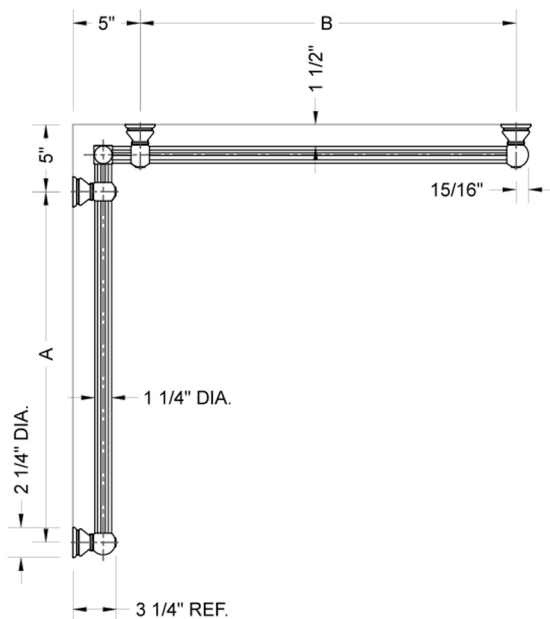

SPECIFICATION DRAWING:

BRASS LUXURY GRAB BAR							
PART. #	DESCRIPTION	A	B	PART. #	DESCRIPTION	A	B
G33-12-12-IC	CENTER OF POST	12"	12"	G33-24-36-IC	CENTER OF POST	24"	36"
G33-12-16-IC	CENTER OF POST	12"	16"	G33-24-48-IC	CENTER OF POST	24"	48"
G33-12-24-IC	CENTER OF POST	12"	24"	G33-24-60-IC	CENTER OF POST	24"	60"
G33-12-32-IC	CENTER OF POST	12"	32"				
G33-12-36-IC	CENTER OF POST	12"	36"	G33-32-32-IC	CENTER OF POST	32"	32"
G33-12-48-IC	CENTER OF POST	12"	48"	G33-32-36-IC	CENTER OF POST	32"	36"
G33-12-60-IC	CENTER OF POST	12"	60"	G33-32-48-IC	CENTER OF POST	32"	48"
				G33-32-60-IC	CENTER OF POST	32"	60"
G33-16-16-IC	CENTER OF POST	16"	16"				
G33-16-24-IC	CENTER OF POST	16"	24"	G33-36-36-IC	CENTER OF POST	36"	36"
G33-16-32-IC	CENTER OF POST	16"	32"	G33-36-48-IC	CENTER OF POST	36"	48"
				G33-36-60-IC	CENTER OF POST	36"	60"
G33-16-36-IC	CENTER OF POST	16"	36"				
G33-16-48-IC	CENTER OF POST	16"	48"	G33-48-48-IC	CENTER OF POST	48"	48"
G33-16-60-IC	CENTER OF POST	16"	60"	G33-48-60-IC	CENTER OF POST	48"	60"
G33-24-24-IC	CENTER OF POST	24"	24"	G33-60-60-IC	CENTER OF POST	60"	60"
G33-24-32-IC	CENTER OF POST	24"	32"