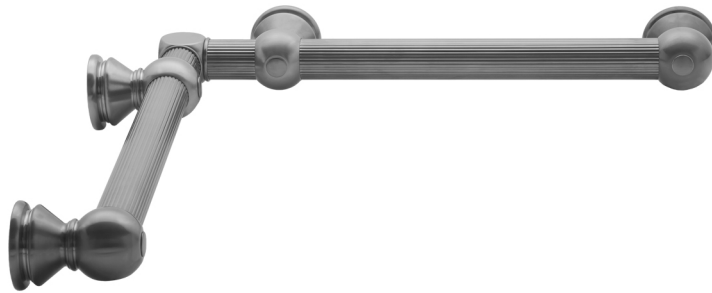

G33 16" x 16" Inside Corner Grab Bar

Model #: G33-16-16-IC-

FEATURES:

- Structurally engineered 90° angle
- ADA compliant when properly installed
- Horizontal section can be used as towel bar
- Style options to complement all collections
- Optional handshower sliders can be added to either bar only upon initial order
- All grab bars can be custom sized. Contact JACLO for pricing & availability
- BAR WILL BE 5" LONGER THAN LISTED LENGTH FROM CENTER OF OUTSIDE POST TO WALL
- *NOTE: GRAB BARS OVER 32" REQUIRE A MIDDLE POST
- Grab bars 24" or longer are NOT AVAILABLE in PG or SG. For large quantity orders, please contact hospitality@jaclo.com