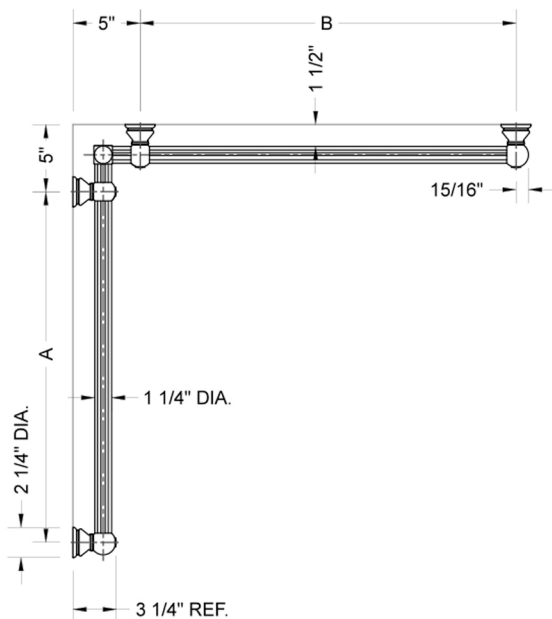

SPECIFICATION DRAWING:

BRASS LUXURY GRAB BAR							
PART. #	DESCRIPTION	A	B	PART. #	DESCRIPTION	A	B
G33-12-12-IC	CENTER OF POST	12"	12"	G33-24-36-IC	CENTER OF POST	24"	36"
G33-12-16-IC	CENTER OF POST	12"	16"	G33-24-48-IC	CENTER OF POST	24"	48"
G33-12-24-IC	CENTER OF POST	12"	24"	G33-24-60-IC	CENTER OF POST	24"	60"
G33-12-32-IC	CENTER OF POST	12"	32"				
G33-12-36-IC	CENTER OF POST	12"	36"	G33-32-32-IC	CENTER OF POST	32"	32"
G33-12-48-IC	CENTER OF POST	12"	48"	G33-32-36-IC	CENTER OF POST	32"	36"
G33-12-60-IC	CENTER OF POST	12"	60"	G33-32-48-IC	CENTER OF POST	32"	48"
				G33-32-60-IC	CENTER OF POST	32"	60"
G33-16-16-IC	CENTER OF POST	16"	16"				
G33-16-24-IC	CENTER OF POST	16"	24"	G33-36-36-IC	CENTER OF POST	36"	36"
G33-16-32-IC	CENTER OF POST	16"	32"	G33-36-48-IC	CENTER OF POST	36"	48"
				G33-36-60-IC	CENTER OF POST	36"	60"
G33-16-36-IC	CENTER OF POST	16"	36"				
G33-16-48-IC	CENTER OF POST	16"	48"	G33-48-48-IC	CENTER OF POST	48"	48"
G33-16-60-IC	CENTER OF POST	16"	60"	G33-48-60-IC	CENTER OF POST	48"	60"
G33-24-24-IC	CENTER OF POST	24"	24"	G33-60-60-IC	CENTER OF POST	60"	60"
G33-24-32-IC	CENTER OF POST	24"	32"