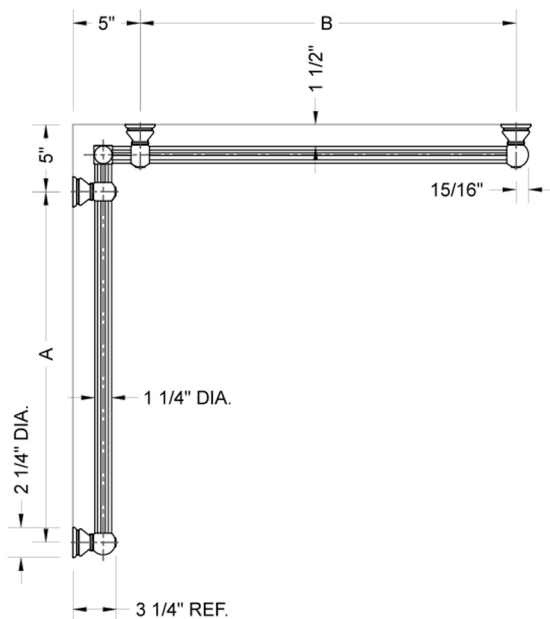

## G33 16" x 48" Inside Corner Grab Bar

Model #: G33-16-48-IC-

### FEATURES:

- Structurally engineered 90° angle
- ADA compliant when properly installed
- Horizontal section can be used as towel bar
- Style options to complement all collections
- Optional handshower sliders can be added to either bar only upon initial order
- All grab bars can be custom sized. Contact JACLO for pricing & availability
- BAR WILL BE 5" LONGER THAN LISTED LENGTH FROM CENTER OF OUTSIDE POST TO WALL
- \*NOTE: GRAB BARS OVER 32" REQUIRE A MIDDLE POST
- Grab bars 24" or longer are NOT AVAILABLE in PG or SG. For large quantity orders, please contact [hospitality@jaclo.com](mailto:hospitality@jaclo.com)

### SPECIFICATION DRAWING:

BRASS LUXURY GRAB BAR							
PART. #	DESCRIPTION	A	B	PART. #	DESCRIPTION	A	B
G33-12-12-IC	CENTER OF POST	12"	12"	G33-24-36-IC	CENTER OF POST	24"	36"
G33-12-16-IC	CENTER OF POST	12"	16"	G33-24-48-IC	CENTER OF POST	24"	48"
G33-12-24-IC	CENTER OF POST	12"	24"	G33-24-60-IC	CENTER OF POST	24"	60"
G33-12-32-IC	CENTER OF POST	12"	32"				
G33-12-36-IC	CENTER OF POST	12"	36"	G33-32-32-IC	CENTER OF POST	32"	32"
G33-12-48-IC	CENTER OF POST	12"	48"	G33-32-36-IC	CENTER OF POST	32"	36"
G33-12-60-IC	CENTER OF POST	12"	60"	G33-32-48-IC	CENTER OF POST	32"	48"
				G33-32-60-IC	CENTER OF POST	32"	60"
G33-16-16-IC	CENTER OF POST	16"	16"				
G33-16-24-IC	CENTER OF POST	16"	24"	G33-36-36-IC	CENTER OF POST	36"	36"
G33-16-32-IC	CENTER OF POST	16"	32"	G33-36-48-IC	CENTER OF POST	36"	48"
				G33-36-60-IC	CENTER OF POST	36"	60"
G33-16-36-IC	CENTER OF POST	16"	36"				
G33-16-48-IC	CENTER OF POST	16"	48"	G33-48-48-IC	CENTER OF POST	48"	48"
G33-16-60-IC	CENTER OF POST	16"	60"	G33-48-60-IC	CENTER OF POST	48"	60"
G33-24-24-IC	CENTER OF POST	24"	24"	G33-60-60-IC	CENTER OF POST	60"	60"
G33-24-32-IC	CENTER OF POST	24"	32"				