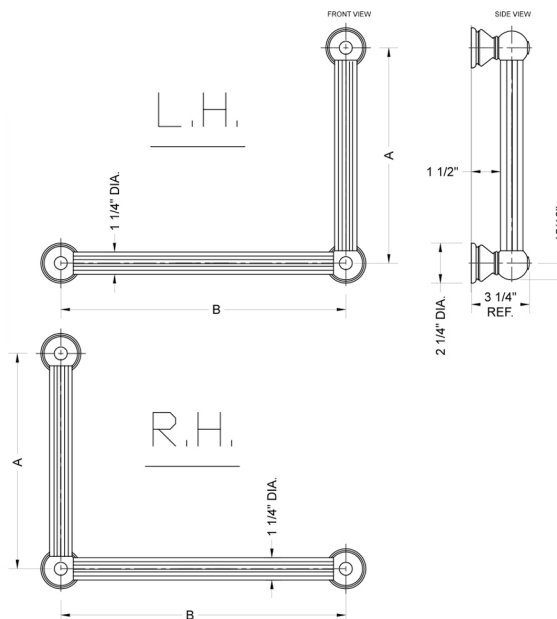

G33 16H x 12W 90° Right Hand Grab Bar

Model #: G33-16H-12W-RH-

FEATURES:

- Structurally engineered 90° angle
- ADA compliant when properly installed
- Horizontal section can be used as towel bar
- Style options to complement all collections
- Optional handshower sliders can be added to either bar only upon initial order
- All grab bars can be custom sized. Contact JACLO for pricing & availability
- Grab bars over 32" require middle post
- Grab bars 24" or longer are NOT AVAILABLE in PG or SG. For large quantity orders, please contact hospitality@jaclo.com

SPECIFICATION DRAWING:

BRASS LUXURY GRAB BAR			
PART. #	DESCRIPTION	A H	B W
G33-12H-12W	CENTER TO CENTER	12"	12"
G33-12H-16W	CENTER TO CENTER	12"	16"
G33-12H-24W	CENTER TO CENTER	12"	24"
G33-12H-32W	CENTER TO CENTER	12"	32"
G33-16H-12W	CENTER TO CENTER	16"	12"
G33-16H-16W	CENTER TO CENTER	16"	16"
G33-16H-24W	CENTER TO CENTER	16"	24"
G33-16H-32W	CENTER TO CENTER	16"	32"
G33-24H-12W	CENTER TO CENTER	24"	12"
G33-24H-16W	CENTER TO CENTER	24"	16"
G33-24H-24W	CENTER TO CENTER	24"	24"
G33-24H-32W	CENTER TO CENTER	24"	32"
G33-32H-12W	CENTER TO CENTER	32"	12"
G33-32H-16W	CENTER TO CENTER	32"	16"
G33-32H-24W	CENTER TO CENTER	32"	24"
G33-32H-32W	CENTER TO CENTER	32"	32"