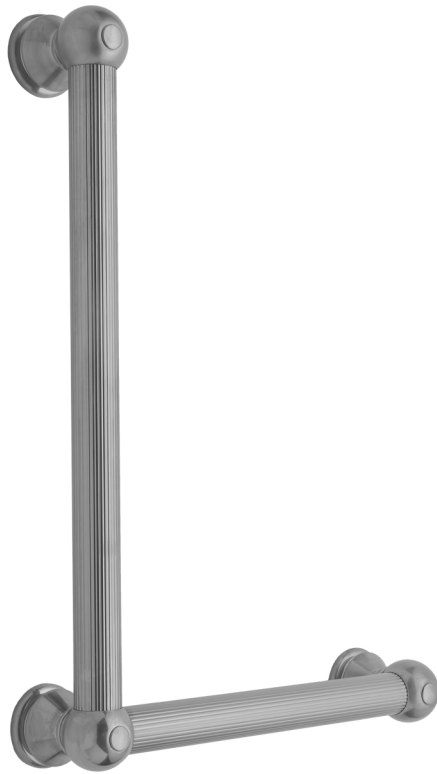

G33 16H x 12W 90° Right Hand Grab Bar

Model #: G33-16H-12W-RH-

FEATURES:

- Structurally engineered 90° angle
- ADA compliant when properly installed
- Horizontal section can be used as towel bar
- Style options to complement all collections
- Optional handshower sliders can be added to either bar only upon initial order
- All grab bars can be custom sized. Contact JACLO for pricing & availability
- Grab bars over 32" require middle post
- Grab bars 24" or longer are NOT AVAILABLE in PG or SG. For large quantity orders, please contact hospitality@jaclo.com

AVAILABLE FINISHES:

Polished Chrome (PCH)	Satin Chrome (SC)	Bronze Umber (BU)
Satin Nickel (SN)	Pewter (PEW)	Caramel Bronze (CB)
Polished Nickel (PN)	Antique Brass (AB)	Antique Copper (ACU)
Oil-Rubbed Bronze (ORB)	Polished Brass (PB)	Polished Copper (PCU)
Vintage Bronze (VB)	Satin Brass (SB)	Matte Black (MBK)
Satin Gold (SG)	Polished Gold (PG)	Black Nickel (BKN)
White (WH)	Unlacquered Brass (ULB)	Satin Cooper (SCU)
Almond (ALD)	Amber (AMB)	Azure Blue (AZB)
Coral (COR)	Mint Green (GRN)	Stone Grey (GRY)
Lilac (LAC)	Light Blue (LBL)	Limon (LIM)
Plum (PLM)	Pink (PNK)	Red (RED)
Graphite (GPH)	Aged Unlacquered Brass (AUB)	

SPECIFICATION DRAWING:

BRASS LUXURY GRAB BAR			
PART. #	DESCRIPTION	A H	B W
G33-12H-12W	CENTER TO CENTER	12"	12"
G33-12H-16W	CENTER TO CENTER	12"	16"
G33-12H-24W	CENTER TO CENTER	12"	24"
G33-12H-32W	CENTER TO CENTER	12"	32"
G33-16H-12W	CENTER TO CENTER	16"	12"
G33-16H-16W	CENTER TO CENTER	16"	16"
G33-16H-24W	CENTER TO CENTER	16"	24"
G33-16H-32W	CENTER TO CENTER	16"	32"
G33-24H-12W	CENTER TO CENTER	24"	12"
G33-24H-16W	CENTER TO CENTER	24"	16"
G33-24H-24W	CENTER TO CENTER	24"	24"
G33-24H-32W	CENTER TO CENTER	24"	32"
G33-32H-12W	CENTER TO CENTER	32"	12"
G33-32H-16W	CENTER TO CENTER	32"	16"
G33-32H-24W	CENTER TO CENTER	32"	24"
G33-32H-32W	CENTER TO CENTER	32"	32"