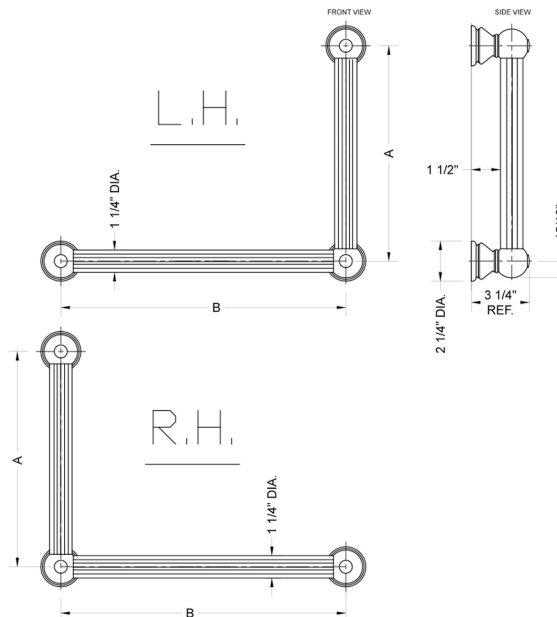

G33 16H x 24W 90° Left Hand Grab Bar

Model #: G33-16H-24W-LH-

FEATURES:

- Structurally engineered 90° angle
- ADA compliant when properly installed
- Horizontal section can be used as towel bar
- Style options to complement all collections
- Optional handshower sliders can be added to either bar only upon initial order
- All grab bars can be custom sized. Contact JACLO for pricing & availability
- Grab bars over 32" require middle post
- Grab bars 24" or longer are NOT AVAILABLE in PG or SG. For large quantity orders, please contact hospitality@jaclo.com

SPECIFICATION DRAWING:

BRASS LUXURY GRAB BAR			
PART. #	DESCRIPTION	A H	B W
G33-12H-12W	CENTER TO CENTER	12"	12"
G33-12H-16W	CENTER TO CENTER	12"	16"
G33-12H-24W	CENTER TO CENTER	12"	24"
G33-12H-32W	CENTER TO CENTER	12"	32"
G33-16H-12W	CENTER TO CENTER	16"	12"
G33-16H-16W	CENTER TO CENTER	16"	16"
G33-16H-24W	CENTER TO CENTER	16"	24"
G33-16H-32W	CENTER TO CENTER	16"	32"
G33-24H-12W	CENTER TO CENTER	24"	12"
G33-24H-16W	CENTER TO CENTER	24"	16"
G33-24H-24W	CENTER TO CENTER	24"	24"
G33-24H-32W	CENTER TO CENTER	24"	32"
G33-32H-12W	CENTER TO CENTER	32"	12"
G33-32H-16W	CENTER TO CENTER	32"	16"
G33-32H-24W	CENTER TO CENTER	32"	24"
G33-32H-32W	CENTER TO CENTER	32"	32"