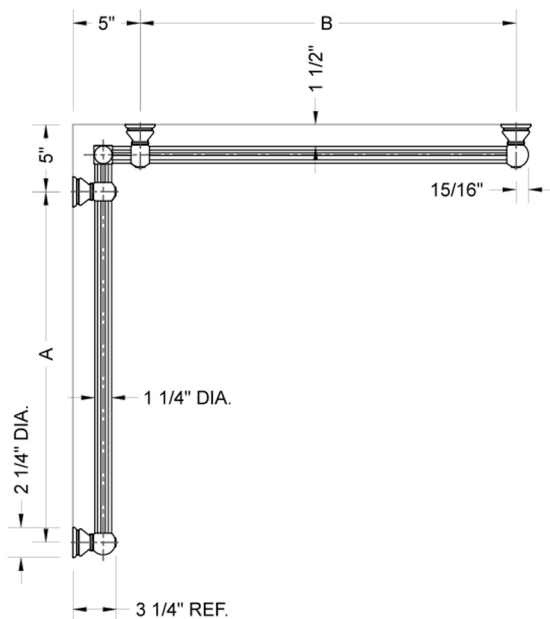

G33 24" x 60" Inside Corner Grab Bar

Model #: G33-24-60-IC-

FEATURES:

- Structurally engineered 90° angle
- ADA compliant when properly installed
- Horizontal section can be used as towel bar
- Style options to complement all collections
- Optional handshower sliders can be added to either bar only upon initial order
- All grab bars can be custom sized. Contact JACLO for pricing & availability
- BAR WILL BE 5" LONGER THAN LISTED LENGTH FROM CENTER OF OUTSIDE POST TO WALL
- *NOTE: GRAB BARS OVER 32" REQUIRE A MIDDLE POST
- NOT AVAILABLE in PG or SG. For large quantity orders, please contact hospitality@jaclo.com

SPECIFICATION DRAWING:

BRASS LUXURY GRAB BAR							
PART. #	DESCRIPTION	A	B	PART. #	DESCRIPTION	A	B
G33-12-12-IC	CENTER OF POST	12"	12"	G33-24-36-IC	CENTER OF POST	24"	36"
G33-12-16-IC	CENTER OF POST	12"	16"	G33-24-48-IC	CENTER OF POST	24"	48"
G33-12-24-IC	CENTER OF POST	12"	24"	G33-24-60-IC	CENTER OF POST	24"	60"
G33-12-32-IC	CENTER OF POST	12"	32"				
G33-12-36-IC	CENTER OF POST	12"	36"	G33-32-32-IC	CENTER OF POST	32"	32"
G33-12-48-IC	CENTER OF POST	12"	48"	G33-32-36-IC	CENTER OF POST	32"	36"
G33-12-60-IC	CENTER OF POST	12"	60"	G33-32-48-IC	CENTER OF POST	32"	48"
				G33-32-60-IC	CENTER OF POST	32"	60"
G33-16-16-IC	CENTER OF POST	16"	16"				
G33-16-24-IC	CENTER OF POST	16"	24"	G33-36-36-IC	CENTER OF POST	36"	36"
G33-16-32-IC	CENTER OF POST	16"	32"	G33-36-48-IC	CENTER OF POST	36"	48"
				G33-36-60-IC	CENTER OF POST	36"	60"
G33-16-36-IC	CENTER OF POST	16"	36"				
G33-16-48-IC	CENTER OF POST	16"	48"	G33-48-48-IC	CENTER OF POST	48"	48"
G33-16-60-IC	CENTER OF POST	16"	60"	G33-48-60-IC	CENTER OF POST	48"	60"
G33-24-24-IC	CENTER OF POST	24"	24"	G33-60-60-IC	CENTER OF POST	60"	60"
G33-24-32-IC	CENTER OF POST	24"	32"				