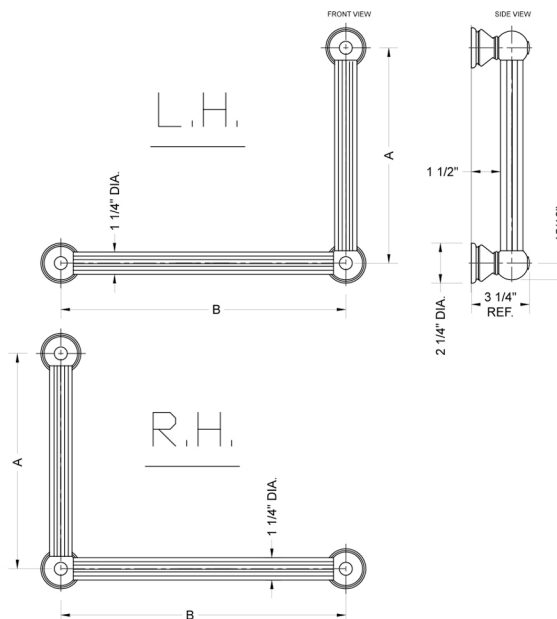

G33 24H x 12W 90° Right Hand Grab Bar

Model #: G33-24H-12W-RH-

FEATURES:

- Structurally engineered 90° angle
- ADA compliant when properly installed
- Horizontal section can be used as towel bar
- Style options to complement all collections
- Optional handshower sliders can be added to either bar only upon initial order
- All grab bars can be custom sized. Contact JACLO for pricing & availability
- Grab bars over 32" require middle post
- Grab bars 24" or longer are NOT AVAILABLE in PG or SG. For large quantity orders, please contact hospitality@jaclo.com

SPECIFICATION DRAWING:

BRASS LUXURY GRAB BAR			
PART. #	DESCRIPTION	A H	B W
G33-12H-12W	CENTER TO CENTER	12"	12"
G33-12H-16W	CENTER TO CENTER	12"	16"
G33-12H-24W	CENTER TO CENTER	12"	24"
G33-12H-32W	CENTER TO CENTER	12"	32"
G33-16H-12W	CENTER TO CENTER	16"	12"
G33-16H-16W	CENTER TO CENTER	16"	16"
G33-16H-24W	CENTER TO CENTER	16"	24"
G33-16H-32W	CENTER TO CENTER	16"	32"
G33-24H-12W	CENTER TO CENTER	24"	12"
G33-24H-16W	CENTER TO CENTER	24"	16"
G33-24H-24W	CENTER TO CENTER	24"	24"
G33-24H-32W	CENTER TO CENTER	24"	32"
G33-32H-12W	CENTER TO CENTER	32"	12"
G33-32H-16W	CENTER TO CENTER	32"	16"
G33-32H-24W	CENTER TO CENTER	32"	24"
G33-32H-32W	CENTER TO CENTER	32"	32"