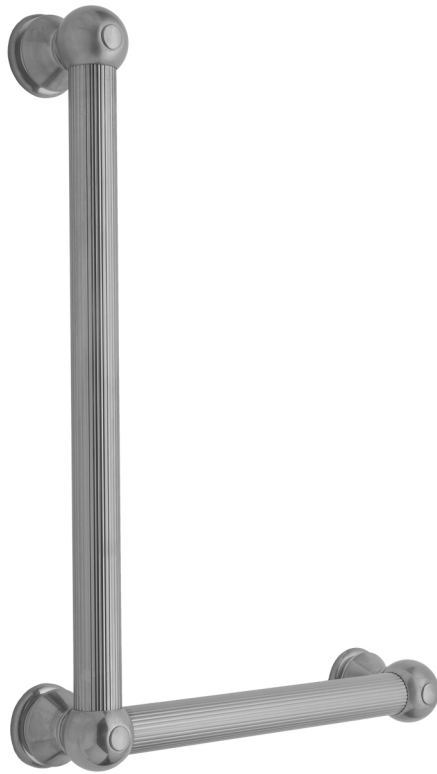

G33 24H x 12W 90° Right Hand Grab Bar

Model #: G33-24H-12W-RH-

FEATURES:

- Structurally engineered 90° angle
- ADA compliant when properly installed
- Horizontal section can be used as towel bar
- Style options to complement all collections
- Optional handshower sliders can be added to either bar only upon initial order
- All grab bars can be custom sized. Contact JACLO for pricing & availability
- Grab bars over 32" require middle post
- Grab bars 24" or longer are NOT AVAILABLE in PG or SG. For large quantity orders, please contact hospitality@jaclo.com

AVAILABLE FINISHES:

Polished Chrome (PCH)	Satin Chrome (SC)	Bronze Umber (BU)
Satin Nickel (SN)	Pewter (PEW)	Caramel Bronze (CB)
Polished Nickel (PN)	Antique Brass (AB)	Antique Copper (ACU)
Oil-Rubbed Bronze (ORB)	Polished Brass (PB)	Polished Copper (PCU)
Vintage Bronze (VB)	Satin Brass (SB)	Matte Black (MBK)
Satin Gold (SG)	Polished Gold (PG)	Black Nickel (BKN)
White (WH)	Unlacquered Brass (ULB)	Satin Cooper (SCU)
Almond (ALD)	Amber (AMB)	Azure Blue (AZB)
Coral (COR)	Mint Green (GRN)	Stone Grey (GRY)
Lilac (LAC)	Light Blue (LBL)	Limon (LIM)
Plum (PLM)	Pink (PNK)	Red (RED)
Graphite (GPH)	Aged Unlacquered Brass (AUB)	

SPECIFICATION DRAWING:

BRASS LUXURY GRAB BAR			
PART. #	DESCRIPTION	A H	B W
G33-12H-12W	CENTER TO CENTER	12"	12"
G33-12H-16W	CENTER TO CENTER	12"	16"
G33-12H-24W	CENTER TO CENTER	12"	24"
G33-12H-32W	CENTER TO CENTER	12"	32"
G33-16H-12W	CENTER TO CENTER	16"	12"
G33-16H-16W	CENTER TO CENTER	16"	16"
G33-16H-24W	CENTER TO CENTER	16"	24"
G33-16H-32W	CENTER TO CENTER	16"	32"
G33-24H-12W	CENTER TO CENTER	24"	12"
G33-24H-16W	CENTER TO CENTER	24"	16"
G33-24H-24W	CENTER TO CENTER	24"	24"
G33-24H-32W	CENTER TO CENTER	24"	32"
G33-32H-12W	CENTER TO CENTER	32"	12"
G33-32H-16W	CENTER TO CENTER	32"	16"
G33-32H-24W	CENTER TO CENTER	32"	24"
G33-32H-32W	CENTER TO CENTER	32"	32"