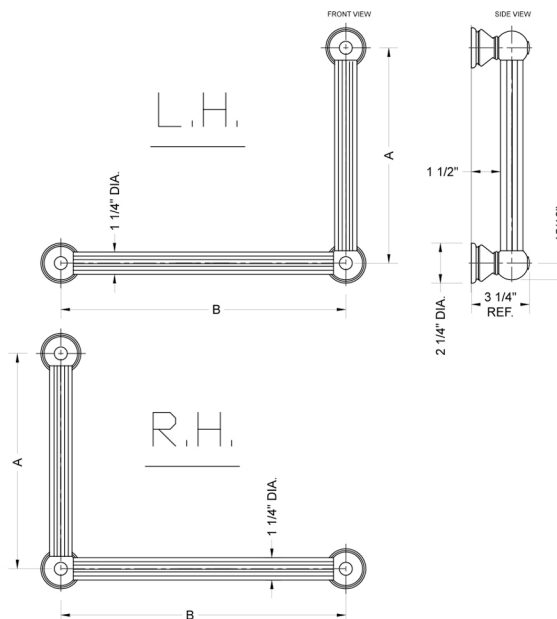

G33 24H x 32W 90° Right Hand Grab Bar

Model #: G33-24H-32W-RH-

FEATURES:

- Structurally engineered 90° angle
- ADA compliant when properly installed
- Horizontal section can be used as towel bar
- Style options to complement all collections
- Optional handshower sliders can be added to either bar only upon initial order
- All grab bars can be custom sized. Contact JACLO for pricing & availability
- Grab bars over 32" require middle post
- Grab bars 24" or longer are NOT AVAILABLE in PG or SG. For large quantity orders, please contact hospitality@jaclo.com

SPECIFICATION DRAWING:

BRASS LUXURY GRAB BAR			
PART. #	DESCRIPTION	A H	B W
G33-12H-12W	CENTER TO CENTER	12"	12"
G33-12H-16W	CENTER TO CENTER	12"	16"
G33-12H-24W	CENTER TO CENTER	12"	24"
G33-12H-32W	CENTER TO CENTER	12"	32"
G33-16H-12W	CENTER TO CENTER	16"	12"
G33-16H-16W	CENTER TO CENTER	16"	16"
G33-16H-24W	CENTER TO CENTER	16"	24"
G33-16H-32W	CENTER TO CENTER	16"	32"
G33-24H-12W	CENTER TO CENTER	24"	12"
G33-24H-16W	CENTER TO CENTER	24"	16"
G33-24H-24W	CENTER TO CENTER	24"	24"
G33-24H-32W	CENTER TO CENTER	24"	32"
G33-32H-12W	CENTER TO CENTER	32"	12"
G33-32H-16W	CENTER TO CENTER	32"	16"
G33-32H-24W	CENTER TO CENTER	32"	24"
G33-32H-32W	CENTER TO CENTER	32"	32"