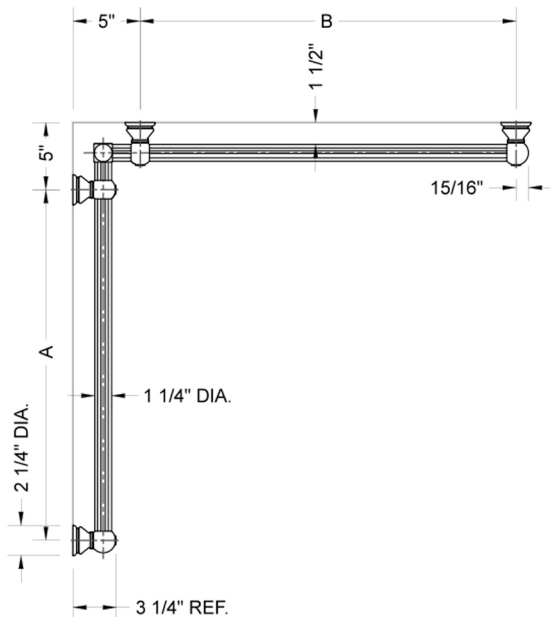

G33 32" x 32" Inside Corner Grab Bar

Model #: G33-32-32-IC-

FEATURES:

- Structurally engineered 90° angle
- ADA compliant when properly installed
- Horizontal section can be used as towel bar
- Style options to complement all collections
- Optional handshower sliders can be added to either bar only upon initial order
- All grab bars can be custom sized. Contact JACLO for pricing & availability
- BAR WILL BE 5" LONGER THAN LISTED LENGTH FROM CENTER OF OUTSIDE POST TO WALL
- *NOTE: GRAB BARS OVER 32" REQUIRE A MIDDLE POST
- NOT AVAILABLE in PG or SG. For large quantity orders, please contact hospitality@jaclo.com

SPECIFICATION DRAWING:

BRASS LUXURY GRAB BAR							
PART. #	DESCRIPTION	A	B	PART. #	DESCRIPTION	A	B
G33-12-12-IC	CENTER OF POST	12"	12"	G33-24-36-IC	CENTER OF POST	24"	36"
G33-12-16-IC	CENTER OF POST	12"	16"	G33-24-48-IC	CENTER OF POST	24"	48"
G33-12-24-IC	CENTER OF POST	12"	24"	G33-24-60-IC	CENTER OF POST	24"	60"
G33-12-32-IC	CENTER OF POST	12"	32"				
				G33-32-32-IC	CENTER OF POST	32"	32"
G33-12-36-IC	CENTER OF POST	12"	36"	G33-32-36-IC	CENTER OF POST	32"	36"
G33-12-48-IC	CENTER OF POST	12"	48"	G33-32-48-IC	CENTER OF POST	32"	48"
G33-12-60-IC	CENTER OF POST	12"	60"	G33-32-60-IC	CENTER OF POST	32"	60"
G33-16-16-IC	CENTER OF POST	16"	16"	G33-36-36-IC	CENTER OF POST	36"	36"
G33-16-24-IC	CENTER OF POST	16"	24"	G33-36-48-IC	CENTER OF POST	36"	48"
G33-16-32-IC	CENTER OF POST	16"	32"	G33-36-60-IC	CENTER OF POST	36"	60"
G33-16-36-IC	CENTER OF POST	16"	36"	G33-48-48-IC	CENTER OF POST	48"	48"
G33-16-48-IC	CENTER OF POST	16"	48"	G33-48-60-IC	CENTER OF POST	48"	60"
G33-16-60-IC	CENTER OF POST	16"	60"				
				G33-60-60-IC	CENTER OF POST	60"	60"
G33-24-24-IC	CENTER OF POST	24"	24"				
G33-24-32-IC	CENTER OF POST	24"	32"				