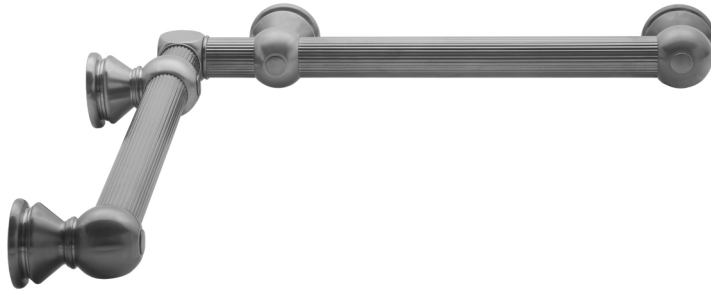

G33 32" x 32" Inside Corner Grab Bar

Model #: G33-32-32-IC-

FEATURES:

- Structurally engineered 90° angle
- ADA compliant when properly installed
- Horizontal section can be used as towel bar
- Style options to complement all collections
- Optional handshower sliders can be added to either bar only upon initial order
- All grab bars can be custom sized. Contact JACLO for pricing & availability
- BAR WILL BE 5" LONGER THAN LISTED LENGTH FROM CENTER OF OUTSIDE POST TO WALL
- *NOTE: GRAB BARS OVER 32" REQUIRE A MIDDLE POST
- NOT AVAILABLE in PG or SG. For large quantity orders, please contact hospitality@jaclo.com

AVAILABLE FINISHES:

Polished Chrome (PCH)	Satin Chrome (SC)	Bronze Umber (BU)
Satin Nickel (SN)	Pewter (PEW)	Caramel Bronze (CB)
Polished Nickel (PN)	Antique Brass (AB)	Antique Copper (ACU)
Oil-Rubbed Bronze (ORB)	Polished Brass (PB)	Polished Copper (PCU)
Vintage Bronze (VB)	Satin Brass (SB)	Matte Black (MBK)
Black Nickel (BKN)	White (WH)	Unlacquered Brass (ULB)
Satin Cooper (SCU)	Almond (ALD)	Amber (AMB)
Azure Blue (AZB)	Coral (COR)	Mint Green (GRN)
Stone Grey (GRY)	Lilac (LAC)	Light Blue (LBL)
Limon (LIM)	Plum (PLM)	Pink (PNK)
Red (RED)	Graphite (GPH)	
Aged Unlacquered Brass (AUB)		