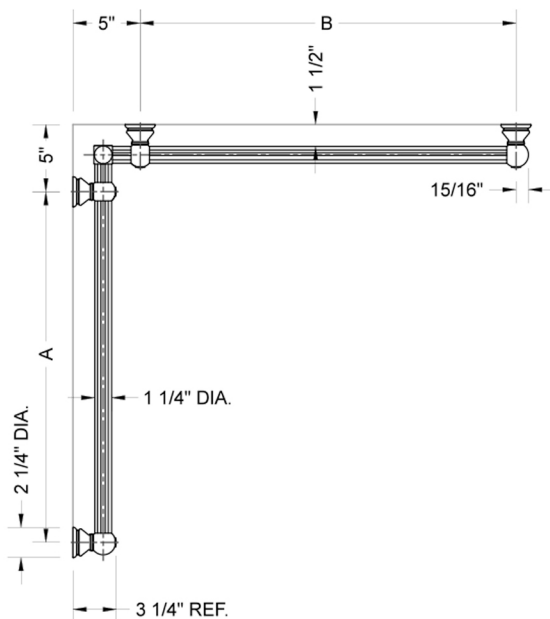

## G33 32" x 48" Inside Corner Grab Bar

Model #: G33-32-48-IC-

### FEATURES:

- Structurally engineered 90° angle
- ADA compliant when properly installed
- Horizontal section can be used as towel bar
- Style options to complement all collections
- Optional handshower sliders can be added to either bar only upon initial order
- All grab bars can be custom sized. Contact JACLO for pricing & availability
- BAR WILL BE 5" LONGER THAN LISTED LENGTH FROM CENTER OF OUTSIDE POST TO WALL
- \*NOTE: GRAB BARS OVER 32" REQUIRE A MIDDLE POST
- NOT AVAILABLE in PG or SG. For large quantity orders, please contact [hospitality@jaclo.com](mailto:hospitality@jaclo.com)

### SPECIFICATION DRAWING:

BRASS LUXURY GRAB BAR							
PART. #	DESCRIPTION	A	B	PART. #	DESCRIPTION	A	B
G33-12-12-IC	CENTER OF POST	12"	12"	G33-24-36-IC	CENTER OF POST	24"	36"
G33-12-16-IC	CENTER OF POST	12"	16"	G33-24-48-IC	CENTER OF POST	24"	48"
G33-12-24-IC	CENTER OF POST	12"	24"	G33-24-60-IC	CENTER OF POST	24"	60"
G33-12-32-IC	CENTER OF POST	12"	32"				
				G33-32-32-IC	CENTER OF POST	32"	32"
G33-12-36-IC	CENTER OF POST	12"	36"	G33-32-36-IC	CENTER OF POST	32"	36"
G33-12-48-IC	CENTER OF POST	12"	48"	G33-32-48-IC	CENTER OF POST	32"	48"
G33-12-60-IC	CENTER OF POST	12"	60"	G33-32-60-IC	CENTER OF POST	32"	60"
G33-16-16-IC	CENTER OF POST	16"	16"	G33-36-36-IC	CENTER OF POST	36"	36"
G33-16-24-IC	CENTER OF POST	16"	24"	G33-36-48-IC	CENTER OF POST	36"	48"
G33-16-32-IC	CENTER OF POST	16"	32"	G33-36-60-IC	CENTER OF POST	36"	60"
G33-16-36-IC	CENTER OF POST	16"	36"	G33-48-48-IC	CENTER OF POST	48"	48"
G33-16-48-IC	CENTER OF POST	16"	48"	G33-48-60-IC	CENTER OF POST	48"	60"
G33-16-60-IC	CENTER OF POST	16"	60"				
				G33-60-60-IC	CENTER OF POST	60"	60"
G33-24-24-IC	CENTER OF POST	24"	24"				
G33-24-32-IC	CENTER OF POST	24"	32"				