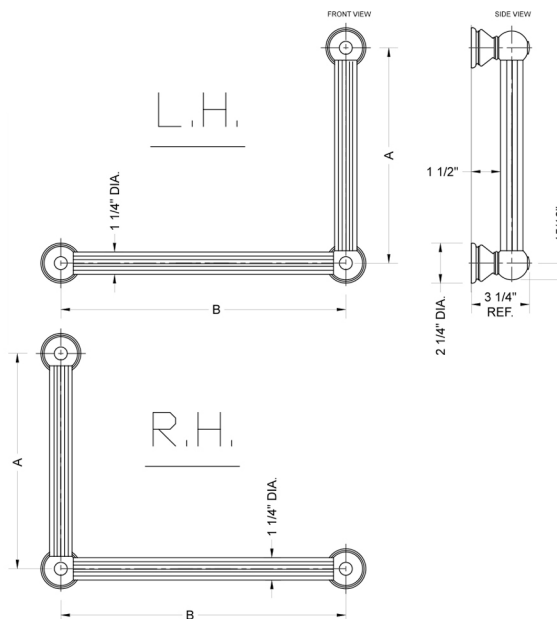

## G33 32H x 12W 90° Right Hand Grab Bar

Model #: G33-32H-12W-RH-

### FEATURES:

- Structurally engineered 90° angle
- ADA compliant when properly installed
- Horizontal section can be used as towel bar
- Style options to complement all collections
- Optional handshower sliders can be added to either bar only upon initial order
- All grab bars can be custom sized. Contact JACLO for pricing & availability
- Grab bars over 32" require middle post
- Grab bars 24" or longer are NOT AVAILABLE in PG or SG. For large quantity orders, please contact [hospitality@jaclo.com](mailto:hospitality@jaclo.com)

### SPECIFICATION DRAWING:

BRASS LUXURY GRAB BAR			
PART. #	DESCRIPTION	A H	B W
G33-12H-12W	CENTER TO CENTER	12"	12"
G33-12H-16W	CENTER TO CENTER	12"	16"
G33-12H-24W	CENTER TO CENTER	12"	24"
G33-12H-32W	CENTER TO CENTER	12"	32"
G33-16H-12W	CENTER TO CENTER	16"	12"
G33-16H-16W	CENTER TO CENTER	16"	16"
G33-16H-24W	CENTER TO CENTER	16"	24"
G33-16H-32W	CENTER TO CENTER	16"	32"
G33-24H-12W	CENTER TO CENTER	24"	12"
G33-24H-16W	CENTER TO CENTER	24"	16"
G33-24H-24W	CENTER TO CENTER	24"	24"
G33-24H-32W	CENTER TO CENTER	24"	32"
G33-32H-12W	CENTER TO CENTER	32"	12"
G33-32H-16W	CENTER TO CENTER	32"	16"
G33-32H-24W	CENTER TO CENTER	32"	24"
G33-32H-32W	CENTER TO CENTER	32"	32"