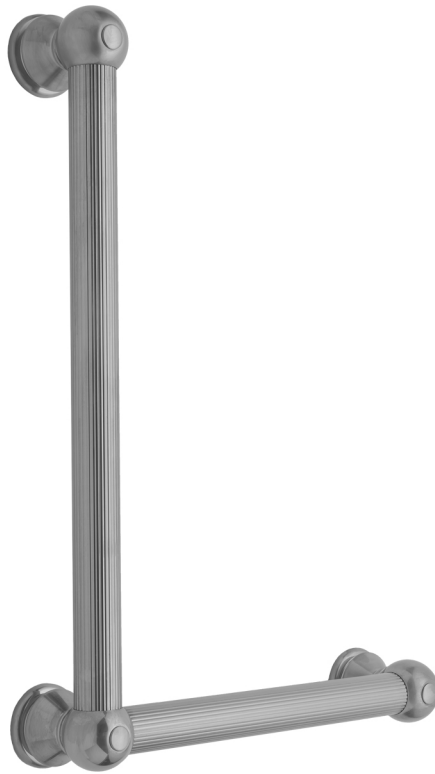

## G33 32H x 12W 90° Right Hand Grab Bar

Model #: G33-32H-12W-RH-

### FEATURES:

- Structurally engineered 90° angle
- ADA compliant when properly installed
- Horizontal section can be used as towel bar
- Style options to complement all collections
- Optional handshower sliders can be added to either bar only upon initial order
- All grab bars can be custom sized. Contact JACLO for pricing & availability
- Grab bars over 32" require middle post
- Grab bars 24" or longer are NOT AVAILABLE in PG or SG. For large quantity orders, please contact [hospitality@jaclo.com](mailto:hospitality@jaclo.com)

### AVAILABLE FINISHES:

Polished Chrome (PCH)	Satin Chrome (SC)	Bronze Umber (BU)
Satin Nickel (SN)	Pewter (PEW)	Caramel Bronze (CB)
Polished Nickel (PN)	Antique Brass (AB)	Antique Copper (ACU)
Oil-Rubbed Bronze (ORB)	Polished Brass (PB)	Polished Copper (PCU)
Vintage Bronze (VB)	Satin Brass (SB)	Matte Black (MBK)
Black Nickel (BKN)	White (WH)	Unlacquered Brass (ULB)
Satin Cooper (SCU)	Almond (ALD)	Amber (AMB)
Azure Blue (AZB)	Coral (COR)	Mint Green (GRN)
Stone Grey (GRY)	Lilac (LAC)	Light Blue (LBL)
Limon (LIM)	Plum (PLM)	Pink (PNK)
Red (RED)	Graphite (GPH)	
Aged Unlacquered Brass (AUB)		

### SPECIFICATION DRAWING:

BRASS LUXURY GRAB BAR			
PART. #	DESCRIPTION	A H	B W
G33-12H-12W	CENTER TO CENTER	12"	12"
G33-12H-16W	CENTER TO CENTER	12"	16"
G33-12H-24W	CENTER TO CENTER	12"	24"
G33-12H-32W	CENTER TO CENTER	12"	32"
G33-16H-12W	CENTER TO CENTER	16"	12"
G33-16H-16W	CENTER TO CENTER	16"	16"
G33-16H-24W	CENTER TO CENTER	16"	24"
G33-16H-32W	CENTER TO CENTER	16"	32"
G33-24H-12W	CENTER TO CENTER	24"	12"
G33-24H-16W	CENTER TO CENTER	24"	16"
G33-24H-24W	CENTER TO CENTER	24"	24"
G33-24H-32W	CENTER TO CENTER	24"	32"
G33-32H-12W	CENTER TO CENTER	32"	12"
G33-32H-16W	CENTER TO CENTER	32"	16"
G33-32H-24W	CENTER TO CENTER	32"	24"
G33-32H-32W	CENTER TO CENTER	32"	32"