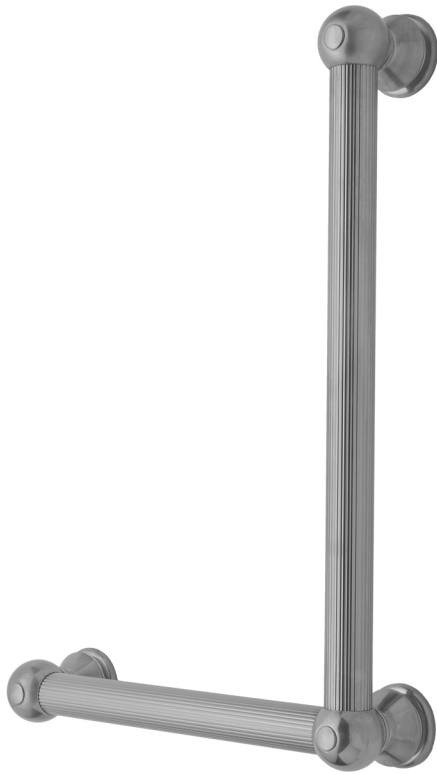

G33 32H x 16W 90° Left Hand Grab Bar

Model #: G33-32H-16W-LH-

FEATURES:

- Structurally engineered 90° angle
- ADA compliant when properly installed
- Horizontal section can be used as towel bar
- Style options to complement all collections
- Optional handshower sliders can be added to either bar only upon initial order
- All grab bars can be custom sized. Contact JACLO for pricing & availability
- Grab bars over 32" require middle post
- Grab bars 24" or longer are NOT AVAILABLE in PG or SG. For large quantity orders, please contact hospitality@jaclo.com

AVAILABLE FINISHES:

Polished Chrome (PCH)	Satin Chrome (SC)	Bronze Umber (BU)
Satin Nickel (SN)	Pewter (PEW)	Caramel Bronze (CB)
Polished Nickel (PN)	Antique Brass (AB)	Antique Copper (ACU)
Oil-Rubbed Bronze (ORB)	Polished Brass (PB)	Polished Copper (PCU)
Vintage Bronze (VB)	Satin Brass (SB)	Matte Black (MBK)
Black Nickel (BKN)	White (WH)	Unlacquered Brass (ULB)
Satin Cooper (SCU)	Almond (ALD)	Amber (AMB)
Azure Blue (AZB)	Coral (COR)	Mint Green (GRN)
Stone Grey (GRY)	Lilac (LAC)	Light Blue (LBL)
Limon (LIM)	Plum (PLM)	Pink (PNK)
Red (RED)	Graphite (GPH)	
Aged Unlacquered Brass (AUB)		

SPECIFICATION DRAWING:

BRASS LUXURY GRAB BAR			
PART. #	DESCRIPTION	A H	B W
G33-12H-12W	CENTER TO CENTER	12"	12"
G33-12H-16W	CENTER TO CENTER	12"	16"
G33-12H-24W	CENTER TO CENTER	12"	24"
G33-12H-32W	CENTER TO CENTER	12"	32"
G33-16H-12W	CENTER TO CENTER	16"	12"
G33-16H-16W	CENTER TO CENTER	16"	16"
G33-16H-24W	CENTER TO CENTER	16"	24"
G33-16H-32W	CENTER TO CENTER	16"	32"
G33-24H-12W	CENTER TO CENTER	24"	12"
G33-24H-16W	CENTER TO CENTER	24"	16"
G33-24H-24W	CENTER TO CENTER	24"	24"
G33-24H-32W	CENTER TO CENTER	24"	32"
G33-32H-12W	CENTER TO CENTER	32"	12"
G33-32H-16W	CENTER TO CENTER	32"	16"
G33-32H-24W	CENTER TO CENTER	32"	24"
G33-32H-32W	CENTER TO CENTER	32"	32"