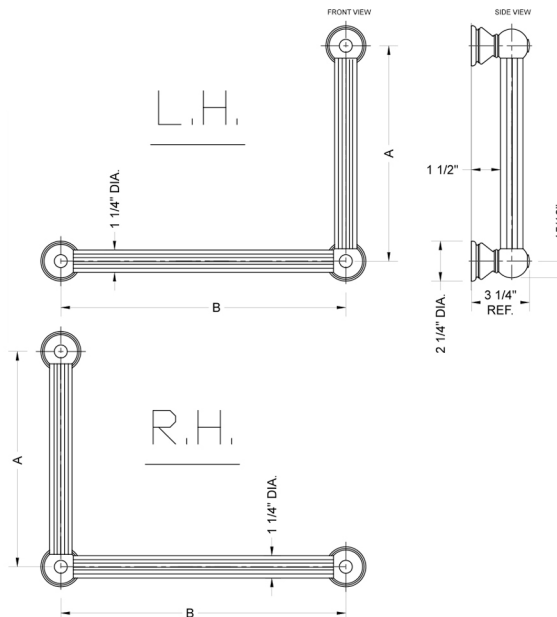

G33 32H x 16W 90° Left Hand Grab Bar

Model #: G33-32H-16W-LH-

FEATURES:

- Structurally engineered 90° angle
- ADA compliant when properly installed
- Horizontal section can be used as towel bar
- Style options to complement all collections
- Optional handshower sliders can be added to either bar only upon initial order
- All grab bars can be custom sized. Contact JACLO for pricing & availability
- Grab bars over 32" require middle post
- Grab bars 24" or longer are NOT AVAILABLE in PG or SG. For large quantity orders, please contact hospitality@jaclo.com

SPECIFICATION DRAWING:

BRASS LUXURY GRAB BAR			
PART. #	DESCRIPTION	A H	B W
G33-12H-12W	CENTER TO CENTER	12"	12"
G33-12H-16W	CENTER TO CENTER	12"	16"
G33-12H-24W	CENTER TO CENTER	12"	24"
G33-12H-32W	CENTER TO CENTER	12"	32"
G33-16H-12W	CENTER TO CENTER	16"	12"
G33-16H-16W	CENTER TO CENTER	16"	16"
G33-16H-24W	CENTER TO CENTER	16"	24"
G33-16H-32W	CENTER TO CENTER	16"	32"
G33-24H-12W	CENTER TO CENTER	24"	12"
G33-24H-16W	CENTER TO CENTER	24"	16"
G33-24H-24W	CENTER TO CENTER	24"	24"
G33-24H-32W	CENTER TO CENTER	24"	32"
G33-32H-12W	CENTER TO CENTER	32"	12"
G33-32H-16W	CENTER TO CENTER	32"	16"
G33-32H-24W	CENTER TO CENTER	32"	24"
G33-32H-32W	CENTER TO CENTER	32"	32"