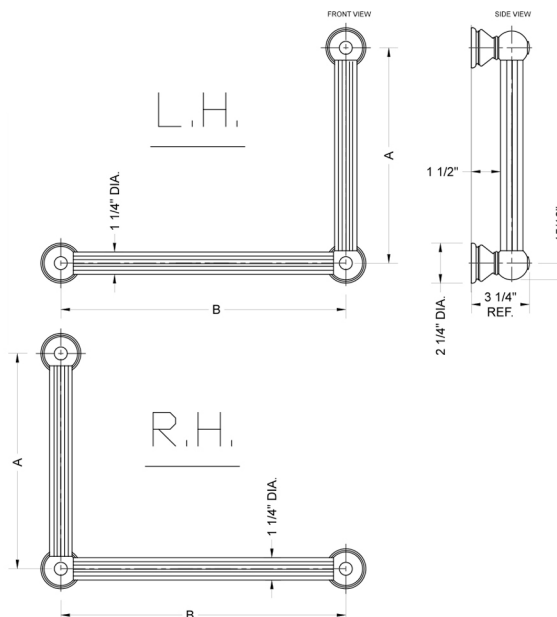

G33 32H x 16W 90° Right Hand Grab Bar

Model #: G33-32H-16W-RH-

FEATURES:

- Structurally engineered 90° angle
- ADA compliant when properly installed
- Horizontal section can be used as towel bar
- Style options to complement all collections
- Optional handshower sliders can be added to either bar only upon initial order
- All grab bars can be custom sized. Contact JACLO for pricing & availability
- Grab bars over 32" require middle post
- Grab bars 24" or longer are NOT AVAILABLE in PG or SG. For large quantity orders, please contact hospitality@jaclo.com

SPECIFICATION DRAWING:

BRASS LUXURY GRAB BAR			
PART. #	DESCRIPTION	A H	B W
G33-12H-12W	CENTER TO CENTER	12"	12"
G33-12H-16W	CENTER TO CENTER	12"	16"
G33-12H-24W	CENTER TO CENTER	12"	24"
G33-12H-32W	CENTER TO CENTER	12"	32"
G33-16H-12W	CENTER TO CENTER	16"	12"
G33-16H-16W	CENTER TO CENTER	16"	16"
G33-16H-24W	CENTER TO CENTER	16"	24"
G33-16H-32W	CENTER TO CENTER	16"	32"
G33-24H-12W	CENTER TO CENTER	24"	12"
G33-24H-16W	CENTER TO CENTER	24"	16"
G33-24H-24W	CENTER TO CENTER	24"	24"
G33-24H-32W	CENTER TO CENTER	24"	32"
G33-32H-12W	CENTER TO CENTER	32"	12"
G33-32H-16W	CENTER TO CENTER	32"	16"
G33-32H-24W	CENTER TO CENTER	32"	24"
G33-32H-32W	CENTER TO CENTER	32"	32"