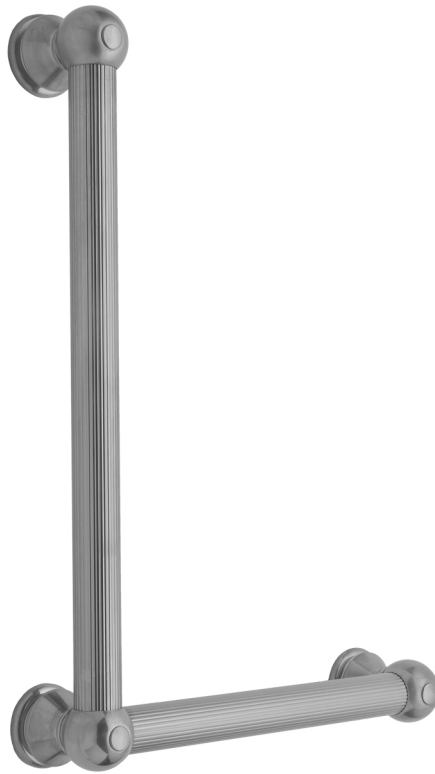

G33 32H x 16W 90° Right Hand Grab Bar

Model #: G33-32H-16W-RH-

FEATURES:

- Structurally engineered 90° angle
- ADA compliant when properly installed
- Horizontal section can be used as towel bar
- Style options to complement all collections
- Optional handshower sliders can be added to either bar only upon initial order
- All grab bars can be custom sized. Contact JACLO for pricing & availability
- Grab bars over 32" require middle post
- Grab bars 24" or longer are NOT AVAILABLE in PG or SG. For large quantity orders, please contact hospitality@jaclo.com

AVAILABLE FINISHES:

Polished Chrome (PCH)	Satin Chrome (SC)	Bronze Umber (BU)
Satin Nickel (SN)	Pewter (PEW)	Caramel Bronze (CB)
Polished Nickel (PN)	Antique Brass (AB)	Antique Copper (ACU)
Oil-Rubbed Bronze (ORB)	Polished Brass (PB)	Polished Copper (PCU)
Vintage Bronze (VB)	Satin Brass (SB)	Matte Black (MBK)
Black Nickel (BKN)	White (WH)	Unlacquered Brass (ULB)
Satin Cooper (SCU)	Almond (ALD)	Amber (AMB)
Azure Blue (AZB)	Coral (COR)	Mint Green (GRN)
Stone Grey (GRY)	Lilac (LAC)	Light Blue (LBL)
Limon (LIM)	Plum (PLM)	Pink (PNK)
Red (RED)	Graphite (GPH)	
Aged Unlacquered Brass (AUB)		

SPECIFICATION DRAWING:

BRASS LUXURY GRAB BAR			
PART. #	DESCRIPTION	A H	B W
G33-12H-12W	CENTER TO CENTER	12"	12"
G33-12H-16W	CENTER TO CENTER	12"	16"
G33-12H-24W	CENTER TO CENTER	12"	24"
G33-12H-32W	CENTER TO CENTER	12"	32"
G33-16H-12W	CENTER TO CENTER	16"	12"
G33-16H-16W	CENTER TO CENTER	16"	16"
G33-16H-24W	CENTER TO CENTER	16"	24"
G33-16H-32W	CENTER TO CENTER	16"	32"
G33-24H-12W	CENTER TO CENTER	24"	12"
G33-24H-16W	CENTER TO CENTER	24"	16"
G33-24H-24W	CENTER TO CENTER	24"	24"
G33-24H-32W	CENTER TO CENTER	24"	32"
G33-32H-12W	CENTER TO CENTER	32"	12"
G33-32H-16W	CENTER TO CENTER	32"	16"
G33-32H-24W	CENTER TO CENTER	32"	24"
G33-32H-32W	CENTER TO CENTER	32"	32"