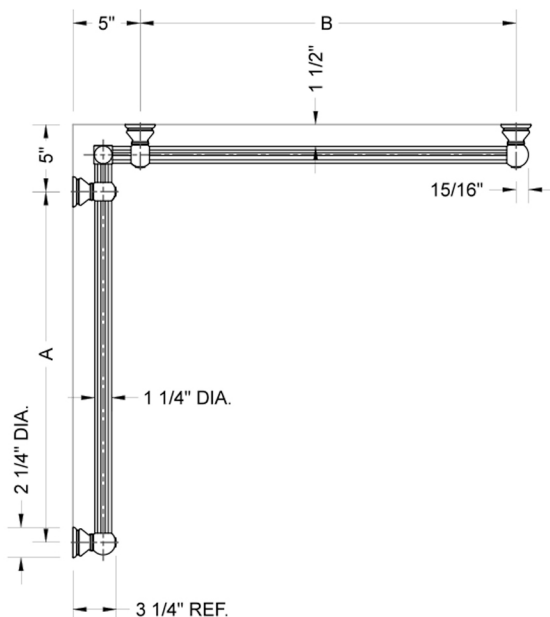

G33 36" x 36" Inside Corner Grab Bar

Model #: G33-36-36-IC-

FEATURES:

- Structurally engineered 90° angle
- ADA compliant when properly installed
- Horizontal section can be used as towel bar
- Style options to complement all collections
- Optional handshower sliders can be added to either bar only upon initial order
- All grab bars can be custom sized. Contact JACLO for pricing & availability
- BAR WILL BE 5" LONGER THAN LISTED LENGTH FROM CENTER OF OUTSIDE POST TO WALL
- *NOTE: GRAB BARS OVER 32" REQUIRE A MIDDLE POST
- NOT AVAILABLE in PG or SG. For large quantity orders, please contact hospitality@jaclo.com

SPECIFICATION DRAWING:

BRASS LUXURY GRAB BAR							
PART. #	DESCRIPTION	A	B	PART. #	DESCRIPTION	A	B
G33-12-12-IC	CENTER OF POST	12"	12"	G33-24-36-IC	CENTER OF POST	24"	36"
G33-12-16-IC	CENTER OF POST	12"	16"	G33-24-48-IC	CENTER OF POST	24"	48"
G33-12-24-IC	CENTER OF POST	12"	24"	G33-24-60-IC	CENTER OF POST	24"	60"
G33-12-32-IC	CENTER OF POST	12"	32"				
				G33-32-32-IC	CENTER OF POST	32"	32"
G33-12-36-IC	CENTER OF POST	12"	36"	G33-32-36-IC	CENTER OF POST	32"	36"
G33-12-48-IC	CENTER OF POST	12"	48"	G33-32-48-IC	CENTER OF POST	32"	48"
G33-12-60-IC	CENTER OF POST	12"	60"	G33-32-60-IC	CENTER OF POST	32"	60"
G33-16-16-IC	CENTER OF POST	16"	16"	G33-36-36-IC	CENTER OF POST	36"	36"
G33-16-24-IC	CENTER OF POST	16"	24"	G33-36-48-IC	CENTER OF POST	36"	48"
G33-16-32-IC	CENTER OF POST	16"	32"	G33-36-60-IC	CENTER OF POST	36"	60"
G33-16-36-IC	CENTER OF POST	16"	36"	G33-48-48-IC	CENTER OF POST	48"	48"
G33-16-48-IC	CENTER OF POST	16"	48"	G33-48-60-IC	CENTER OF POST	48"	60"
G33-16-60-IC	CENTER OF POST	16"	60"				
				G33-60-60-IC	CENTER OF POST	60"	60"
G33-24-24-IC	CENTER OF POST	24"	24"				
G33-24-32-IC	CENTER OF POST	24"	32"				