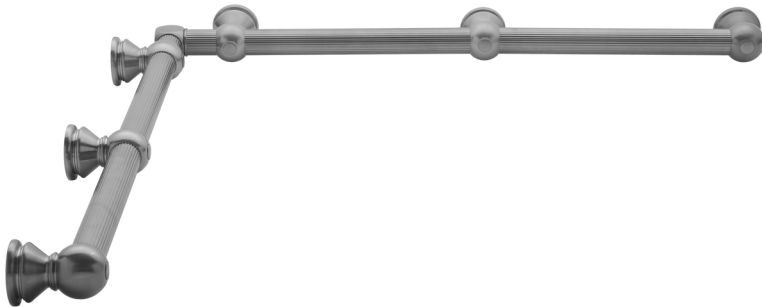

G33 36" x 36" Inside Corner Grab Bar

Model #: G33-36-36-IC-

FEATURES:

- Structurally engineered 90° angle
- ADA compliant when properly installed
- Horizontal section can be used as towel bar
- Style options to complement all collections
- Optional handshower sliders can be added to either bar only upon initial order
- All grab bars can be custom sized. Contact JACLO for pricing & availability
- BAR WILL BE 5" LONGER THAN LISTED LENGTH FROM CENTER OF OUTSIDE POST TO WALL
- *NOTE: GRAB BARS OVER 32" REQUIRE A MIDDLE POST
- NOT AVAILABLE in PG or SG. For large quantity orders, please contact hospitality@jaclo.com

AVAILABLE FINISHES:

Polished Chrome (PCH)	Satin Chrome (SC)	Bronze Umber (BU)
Satin Nickel (SN)	Pewter (PEW)	Caramel Bronze (CB)
Polished Nickel (PN)	Antique Brass (AB)	Antique Copper (ACU)
Oil-Rubbed Bronze (ORB)	Polished Brass (PB)	Polished Copper (PCU)
Vintage Bronze (VB)	Satin Brass (SB)	Matte Black (MBK)
Satin Gold (SG)	Polished Gold (PG)	Black Nickel (BKN)
White (WH)	Unlacquered Brass (ULB)	Satin Cooper (SCU)
Almond (ALD)	Amber (AMB)	Azure Blue (AZB)
Coral (COR)	Mint Green (GRN)	Stone Grey (GRY)
Lilac (LAC)	Light Blue (LBL)	Limon (LIM)
Plum (PLM)	Pink (PNK)	Red (RED)
Graphite (GPH)	Aged Unlacquered Brass (AUB)	