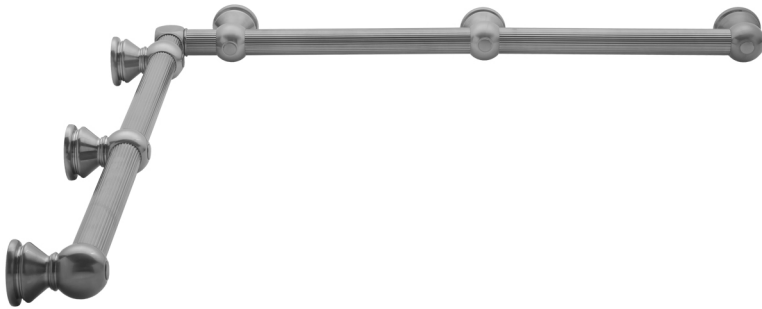

G33 36" x 48" Inside Corner Grab Bar

Model #: G33-36-48-IC-

FEATURES:

- Structurally engineered 90° angle
- ADA compliant when properly installed
- Horizontal section can be used as towel bar
- Style options to complement all collections
- Optional handshower sliders can be added to either bar only upon initial order
- All grab bars can be custom sized. Contact JACLO for pricing & availability
- BAR WILL BE 5" LONGER THAN LISTED LENGTH FROM CENTER OF OUTSIDE POST TO WALL
- *NOTE: GRAB BARS OVER 32" REQUIRE A MIDDLE POST
- NOT AVAILABLE in PG or SG. For large quantity orders, please contact hospitality@jaclo.com

AVAILABLE FINISHES:

Polished Chrome (PCH)	Satin Chrome (SC)	Bronze Umber (BU)
Satin Nickel (SN)	Pewter (PEW)	Caramel Bronze (CB)
Polished Nickel (PN)	Antique Brass (AB)	Antique Copper (ACU)
Oil-Rubbed Bronze (ORB)	Polished Brass (PB)	Polished Copper (PCU)
Vintage Bronze (VB)	Satin Brass (SB)	Matte Black (MBK)
Satin Gold (SG)	Polished Gold (PG)	Black Nickel (BKN)
White (WH)	Unlacquered Brass (ULB)	Satin Cooper (SCU)
Almond (ALD)	Amber (AMB)	Azure Blue (AZB)
Coral (COR)	Mint Green (GRN)	Stone Grey (GRY)
Lilac (LAC)	Light Blue (LBL)	Limon (LIM)
Plum (PLM)	Pink (PNK)	Red (RED)
Graphite (GPH)	Aged Unlacquered Brass (AUB)	