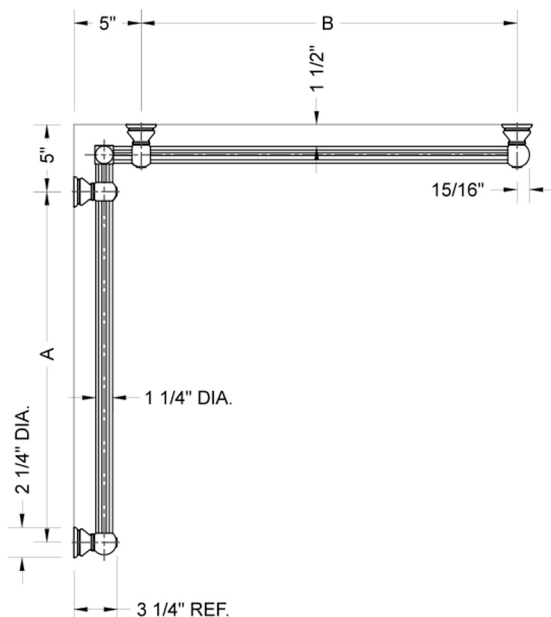

G33 36" x 48" Inside Corner Grab Bar

Model #: G33-36-48-IC-

FEATURES:

- Structurally engineered 90° angle
- ADA compliant when properly installed
- Horizontal section can be used as towel bar
- Style options to complement all collections
- Optional handshower sliders can be added to either bar only upon initial order
- All grab bars can be custom sized. Contact JACLO for pricing & availability
- BAR WILL BE 5" LONGER THAN LISTED LENGTH FROM CENTER OF OUTSIDE POST TO WALL
- *NOTE: GRAB BARS OVER 32" REQUIRE A MIDDLE POST
- NOT AVAILABLE in PG or SG. For large quantity orders, please contact hospitality@jaclo.com

SPECIFICATION DRAWING:

BRASS LUXURY GRAB BAR							
PART. #	DESCRIPTION	A	B	PART. #	DESCRIPTION	A	B
G33-12-12-IC	CENTER OF POST	12"	12"	G33-24-36-IC	CENTER OF POST	24"	36"
G33-12-16-IC	CENTER OF POST	12"	16"	G33-24-48-IC	CENTER OF POST	24"	48"
G33-12-24-IC	CENTER OF POST	12"	24"	G33-24-60-IC	CENTER OF POST	24"	60"
G33-12-32-IC	CENTER OF POST	12"	32"				
				G33-32-32-IC	CENTER OF POST	32"	32"
G33-12-36-IC	CENTER OF POST	12"	36"	G33-32-36-IC	CENTER OF POST	32"	36"
G33-12-48-IC	CENTER OF POST	12"	48"	G33-32-48-IC	CENTER OF POST	32"	48"
G33-12-60-IC	CENTER OF POST	12"	60"	G33-32-60-IC	CENTER OF POST	32"	60"
G33-16-16-IC	CENTER OF POST	16"	16"	G33-36-36-IC	CENTER OF POST	36"	36"
G33-16-24-IC	CENTER OF POST	16"	24"	G33-36-48-IC	CENTER OF POST	36"	48"
G33-16-32-IC	CENTER OF POST	16"	32"	G33-36-60-IC	CENTER OF POST	36"	60"
G33-16-36-IC	CENTER OF POST	16"	36"	G33-48-48-IC	CENTER OF POST	48"	48"
G33-16-48-IC	CENTER OF POST	16"	48"	G33-48-60-IC	CENTER OF POST	48"	60"
G33-16-60-IC	CENTER OF POST	16"	60"				
				G33-60-60-IC	CENTER OF POST	60"	60"
G33-24-24-IC	CENTER OF POST	24"	24"				
G33-24-32-IC	CENTER OF POST	24"	32"				