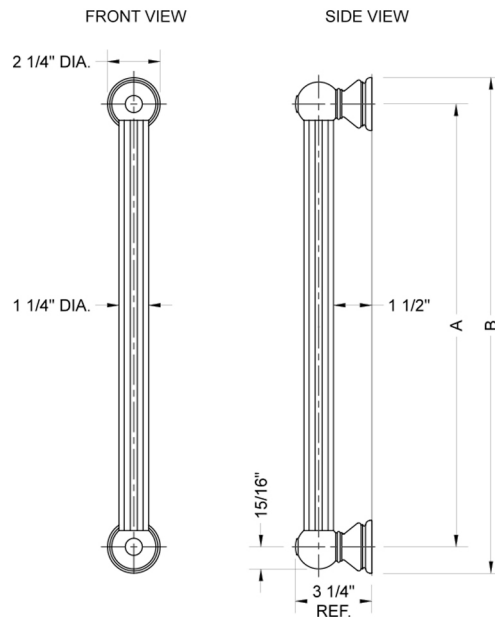

## 48" G33 Straight Grab Bar

Model #: G33-48-

### FEATURES:

- Grab bars are ADA compliant when installed properly
- All brass construction, fully polished & plated
- Style options to complement all collections
- Optional handshower sliders and toilet paper/washcloth holders can be added only upon initial order
- \*NOTE: GRAB BARS OVER 32" REQUIRE A MIDDLE POST
- All grab bars can be custom sized. Contact JACLO for pricing & availability
- Grab bars 24" or longer are NOT AVAILABLE in PG or SG. For large quantity orders, please contact [hospitality@jaclo.com](mailto:hospitality@jaclo.com)

### SPECIFICATION DRAWING:

BRASS LUXURY GRAB BAR			
PART. #	DESCRIPTION	A	B
G33-12-XX	12" CENTER TO CENTER	12"	14 1/4"
G33-16-XX	16" CENTER TO CENTER	16"	18 1/4"
G33-18-XX	18" CENTER TO CENTER	18"	20 1/4"
G33-24-XX	24" CENTER TO CENTER	24"	28 1/4"
G33-32-XX	32" CENTER TO CENTER	32"	44 1/4"
*NOTE: GRAB BARS OVER 32" REQUIRE A MIDDLE POST			
G33-36-XX	36" CENTER TO CENTER	36"	38 1/4"
G33-42-XX	42" CENTER TO CENTER	42"	44 1/4"
G33-48-XX	48" CENTER TO CENTER	48"	50 1/4"
G33-60-XX	60" CENTER TO CENTER	60"	62 1/4"