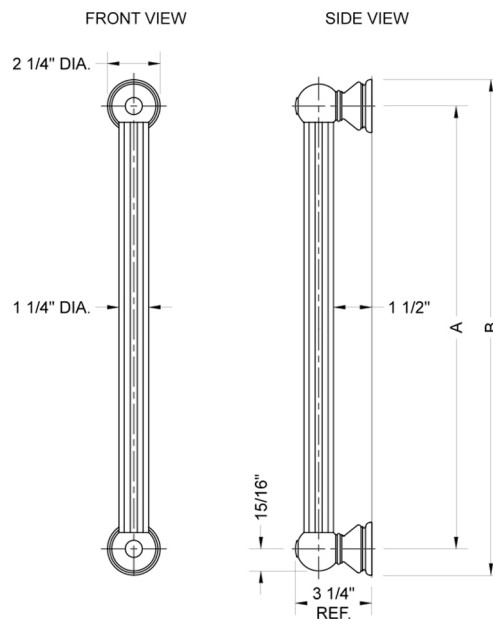

60" G33 Straight Grab Bar

Model #: G33-60-

FEATURES:

- Grab bars are ADA compliant when installed properly
- All brass construction, fully polished & plated
- Style options to complement all collections
- Optional handshower sliders and toilet paper/washcloth holders can be added only upon initial order
- *NOTE: GRAB BARS OVER 32" REQUIRE A MIDDLE POST
- All grab bars can be custom sized. Contact JACLO for pricing & availability
- Grab bars 24" or longer are NOT AVAILABLE in PG or SG. For large quantity orders, please contact hospitality@jaclo.com

SPECIFICATION DRAWING:

BRASS LUXURY GRAB BAR			
PART. #	DESCRIPTION	A	B
G33-12-XX	12" CENTER TO CENTER	12"	14 1/4"
G33-16-XX	16" CENTER TO CENTER	16"	18 1/4"
G33-18-XX	18" CENTER TO CENTER	18"	20 1/4"
G33-24-XX	24" CENTER TO CENTER	24"	28 1/4"
G33-32-XX	32" CENTER TO CENTER	32"	44 1/4"
*NOTE: GRAB BARS OVER 32" REQUIRE A MIDDLE POST			
G33-36-XX	36" CENTER TO CENTER	36"	38 1/4"
G33-42-XX	42" CENTER TO CENTER	42"	44 1/4"
G33-48-XX	48" CENTER TO CENTER	48"	50 1/4"
G33-60-XX	60" CENTER TO CENTER	60"	62 1/4"