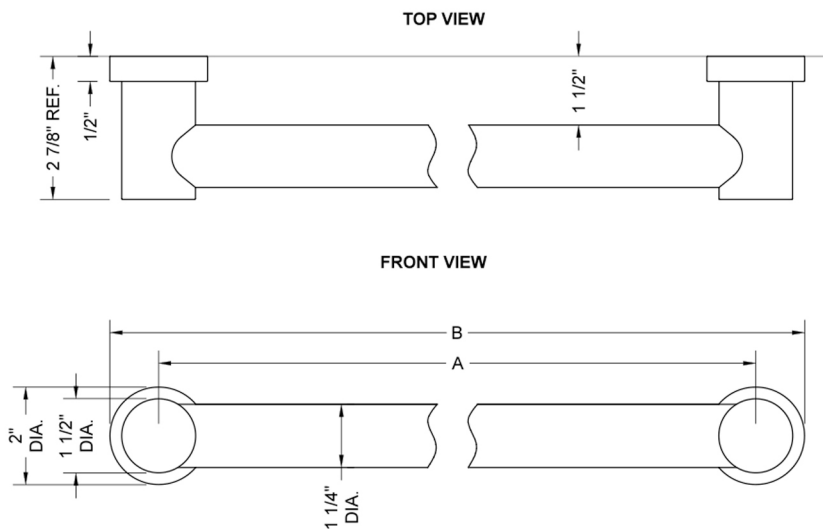

18" G40 Straight Grab Bar

Model #: G40-18-

FEATURES:

- ADA compliant when properly installed
- All brass construction, fully polished & plated
- Style to complement Contempo collection
- All grab bars can be custom sized. Contact JACLO for pricing & availability
- Optional handshower sliders and toilet paper/wash cloth holders can be added only upon initial order - must be factory installed
- Grab bars 24" or longer are NOT AVAILABLE in PG or SG. For large quantity orders, please contact hospitality@jaclo.com

SPECIFICATION DRAWING:

BRASS LUXURY GRAB BARS			
PART. #	DESCRIPTION	A	B
G40-12-XX	12" GRAB BAR	12"	14"
G40-16-XX	16" GRAB BAR	16"	18"
G40-18-XX	18" GRAB BAR	18"	20"
G40-24-XX	24" GRAB BAR	24"	26"
G40-32-XX	32" GRAB BAR	32"	34"
G40-36-XX	36" GRAB BAR	36"	38"
G40-42-XX	42" GRAB BAR	42"	44"
G40-48-XX	48" GRAB BAR	48"	50"