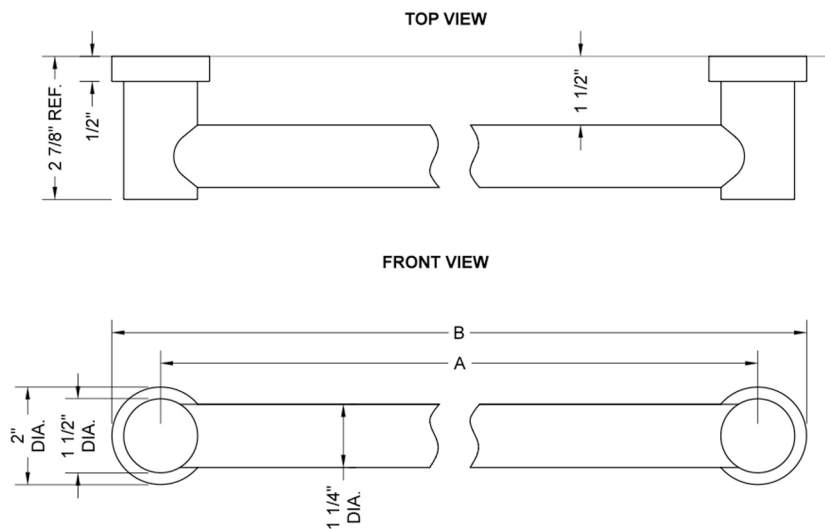

42" G40 Straight Grab Bar

Model #: G40-42-

FEATURES:

- ADA compliant when properly installed
- All brass construction, fully polished & plated
- Style to complement Contempo collection
- All grab bars can be custom sized. Contact JACLO for pricing & availability
- Optional handshower sliders and toilet paper/wash cloth holders can be added only upon initial order - must be factory installed
- Grab bars 24" or longer are NOT AVAILABLE in PG or SG. For large quantity orders, please contact hospitality@jaclo.com

SPECIFICATION DRAWING:

BRASS LUXURY GRAB BARS			
PART. #	DESCRIPTION	A	B
G40-12-XX	12" GRAB BAR	12"	14"
G40-16-XX	16" GRAB BAR	16"	18"
G40-18-XX	18" GRAB BAR	18"	20"
G40-24-XX	24" GRAB BAR	24"	26"
G40-32-XX	32" GRAB BAR	32"	34"
G40-36-XX	36" GRAB BAR	36"	38"
G40-42-XX	42" GRAB BAR	42"	44"
G40-48-XX	48" GRAB BAR	48"	50"