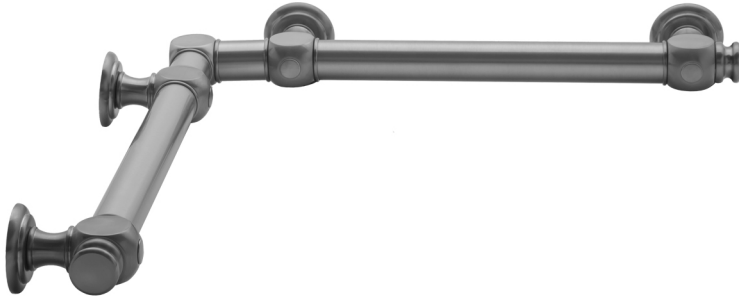

G60 12" x 16" Inside Corner Grab Bar

Model #: G60-12-16-IC-

FEATURES:

- Structurally engineered 90° angle
- ADA compliant when properly installed
- Horizontal section can be used as towel bar
- Style options to complement all collections
- Optional handshower sliders can be added to either bar only upon initial order
- All grab bars can be custom sized. Contact JACLO for pricing & availability
- BAR WILL BE 5" LONGER THAN LISTED LENGTH FROM CENTER OF OUTSIDE POST TO WALL
- *NOTE: GRAB BARS OVER 32" REQUIRE A MIDDLE POST
- Grab bars 24" or longer are NOT AVAILABLE in PG or SG. For large quantity orders, please contact hospitality@jaclo.com

AVAILABLE FINISHES:

Polished Chrome (PCH)	Satin Chrome (SC)	Bronze Umber (BU)
Satin Nickel (SN)	Pewter (PEW)	Caramel Bronze (CB)
Polished Nickel (PN)	Antique Brass (AB)	Antique Copper (ACU)
Oil-Rubbed Bronze (ORB)	Polished Brass (PB)	Polished Copper (PCU)
Vintage Bronze (VB)	Satin Brass (SB)	Matte Black (MBK)
Satin Gold (SG)	Polished Gold (PG)	Black Nickel (BKN)
White (WH)	Unlacquered Brass (ULB)	Satin Cooper (SCU)
Almond (ALD)	Amber (AMB)	Azure Blue (AZB)
Coral (COR)	Mint Green (GRN)	Stone Grey (GRY)
Lilac (LAC)	Light Blue (LBL)	Limon (LIM)
Plum (PLM)	Pink (PNK)	Red (RED)
Graphite (GPH)	Aged Unlacquered Brass (AUB)	