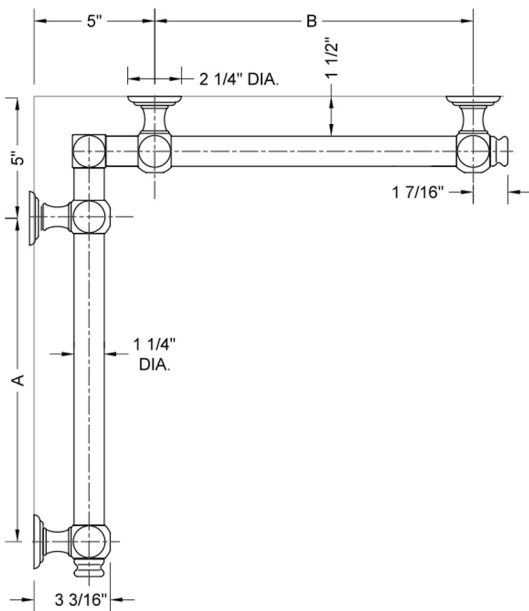

G60 12" x 16" Inside Corner Grab Bar

Model #: G60-12-16-IC-

FEATURES:

- Structurally engineered 90° angle
- ADA compliant when properly installed
- Horizontal section can be used as towel bar
- Style options to complement all collections
- Optional handshower sliders can be added to either bar only upon initial order
- All grab bars can be custom sized. Contact JACLO for pricing & availability
- BAR WILL BE 5" LONGER THAN LISTED LENGTH FROM CENTER OF OUTSIDE POST TO WALL
- *NOTE: GRAB BARS OVER 32" REQUIRE A MIDDLE POST
- Grab bars 24" or longer are NOT AVAILABLE in PG or SG. For large quantity orders, please contact hospitality@jaclo.com

SPECIFICATION DRAWING:

BRASS LUXURY GRAB BAR							
PART #	DESCRIPTION	A	B	PART #	DESCRIPTION	A	B
G60-12-12-IC	CENTER OF POST	12"	12"	G60-24-36-IC	CENTER OF POST	24"	36"
G60-12-16-IC	CENTER OF POST	12"	16"	G60-24-48-IC	CENTER OF POST	24"	48"
G60-12-24-IC	CENTER OF POST	12"	24"	G60-24-60-IC	CENTER OF POST	24"	60"
G60-12-32-IC	CENTER OF POST	12"	32"				
				G60-32-32-IC	CENTER OF POST	32"	32"
G60-12-36-IC	CENTER OF POST	12"	36"	G60-32-36-IC	CENTER OF POST	32"	36"
G60-12-48-IC	CENTER OF POST	12"	48"	G60-32-48-IC	CENTER OF POST	32"	48"
G60-12-60-IC	CENTER OF POST	12"	60"	G60-32-60-IC	CENTER OF POST	32"	60"
G60-16-16-IC	CENTER OF POST	16"	16"	G60-36-36-IC	CENTER OF POST	36"	36"
G60-16-24-IC	CENTER OF POST	16"	24"	G60-36-48-IC	CENTER OF POST	36"	48"
G60-16-32-IC	CENTER OF POST	16"	32"	G60-36-60-IC	CENTER OF POST	36"	60"
G60-16-36-IC	CENTER OF POST	16"	36"	G60-48-48-IC	CENTER OF POST	48"	48"
G60-16-48-IC	CENTER OF POST	16"	48"	G60-48-60-IC	CENTER OF POST	48"	60"
G60-16-60-IC	CENTER OF POST	16"	60"				
				G60-60-60-IC	CENTER OF POST	60"	60"
G60-24-24-IC	CENTER OF POST	24"	24"				
G60-24-32-IC	CENTER OF POST	24"	32"				