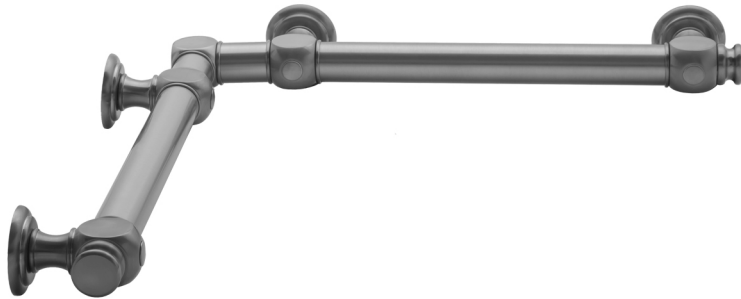

G60 12" x 24" Inside Corner Grab Bar

Model #: G60-12-24-IC-

FEATURES:

- Structurally engineered 90° angle
- ADA compliant when properly installed
- Horizontal section can be used as towel bar
- Style options to complement all collections
- Optional handshower sliders can be added to either bar only upon initial order
- All grab bars can be custom sized. Contact JACLO for pricing & availability
- BAR WILL BE 5" LONGER THAN LISTED LENGTH FROM CENTER OF OUTSIDE POST TO WALL
- *NOTE: GRAB BARS OVER 32" REQUIRE A MIDDLE POST
- Grab bars 24" or longer are NOT AVAILABLE in PG or SG. For large quantity orders, please contact hospitality@jaclo.com

AVAILABLE FINISHES:

Polished Chrome (PCH)	Satin Chrome (SC)	Bronze Umber (BU)
Satin Nickel (SN)	Pewter (PEW)	Caramel Bronze (CB)
Polished Nickel (PN)	Antique Brass (AB)	Antique Copper (ACU)
Oil-Rubbed Bronze (ORB)	Polished Brass (PB)	Polished Copper (PCU)
Vintage Bronze (VB)	Satin Brass (SB)	Matte Black (MBK)
Satin Gold (SG)	Polished Gold (PG)	Black Nickel (BKN)
White (WH)	Unlacquered Brass (ULB)	Satin Cooper (SCU)
Almond (ALD)	Amber (AMB)	Azure Blue (AZB)
Coral (COR)	Mint Green (GRN)	Stone Grey (GRY)
Lilac (LAC)	Light Blue (LBL)	Limon (LIM)
Plum (PLM)	Pink (PNK)	Red (RED)
Graphite (GPH)	Aged Unlacquered Brass (AUB)	