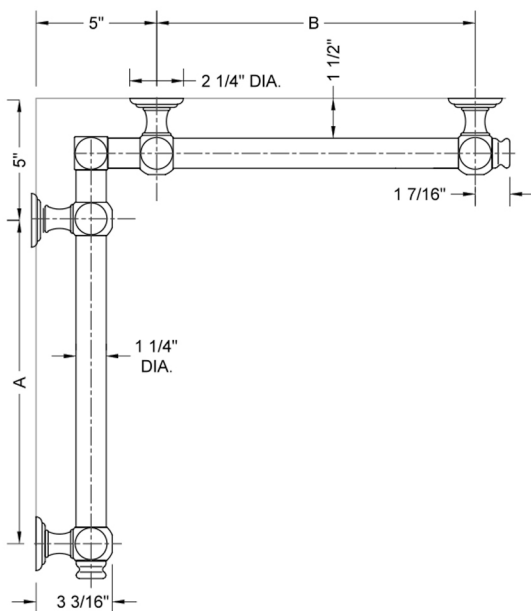

G60 12" x 24" Inside Corner Grab Bar

Model #: G60-12-24-IC-

FEATURES:

- Structurally engineered 90° angle
- ADA compliant when properly installed
- Horizontal section can be used as towel bar
- Style options to complement all collections
- Optional handshower sliders can be added to either bar only upon initial order
- All grab bars can be custom sized. Contact JACLO for pricing & availability
- BAR WILL BE 5" LONGER THAN LISTED LENGTH FROM CENTER OF OUTSIDE POST TO WALL
- *NOTE: GRAB BARS OVER 32" REQUIRE A MIDDLE POST
- Grab bars 24" or longer are NOT AVAILABLE in PG or SG. For large quantity orders, please contact hospitality@jaclo.com

SPECIFICATION DRAWING:

BRASS LUXURY GRAB BAR							
PART. #	DESCRIPTION	A	B	PART. #	DESCRIPTION	A	B
G60-12-12-IC	CENTER OF POST	12"	12"	G60-24-36-IC	CENTER OF POST	24"	36"
G60-12-16-IC	CENTER OF POST	12"	16"	G60-24-48-IC	CENTER OF POST	24"	48"
G60-12-24-IC	CENTER OF POST	12"	24"	G60-24-60-IC	CENTER OF POST	24"	60"
G60-12-32-IC	CENTER OF POST	12"	32"				
				G60-32-32-IC	CENTER OF POST	32"	32"
G60-12-36-IC	CENTER OF POST	12"	36"	G60-32-36-IC	CENTER OF POST	32"	36"
G60-12-48-IC	CENTER OF POST	12"	48"	G60-32-48-IC	CENTER OF POST	32"	48"
G60-12-60-IC	CENTER OF POST	12"	60"	G60-32-60-IC	CENTER OF POST	32"	60"
G60-16-16-IC	CENTER OF POST	16"	16"	G60-36-36-IC	CENTER OF POST	36"	36"
G60-16-24-IC	CENTER OF POST	16"	24"	G60-36-48-IC	CENTER OF POST	36"	48"
G60-16-32-IC	CENTER OF POST	16"	32"	G60-36-60-IC	CENTER OF POST	36"	60"
G60-16-36-IC	CENTER OF POST	16"	36"	G60-48-48-IC	CENTER OF POST	48"	48"
G60-16-48-IC	CENTER OF POST	16"	48"	G60-48-60-IC	CENTER OF POST	48"	60"
G60-16-60-IC	CENTER OF POST	16"	60"				
				G60-60-60-IC	CENTER OF POST	60"	60"
G60-24-24-IC	CENTER OF POST	24"	24"				
G60-24-32-IC	CENTER OF POST	24"	32"				