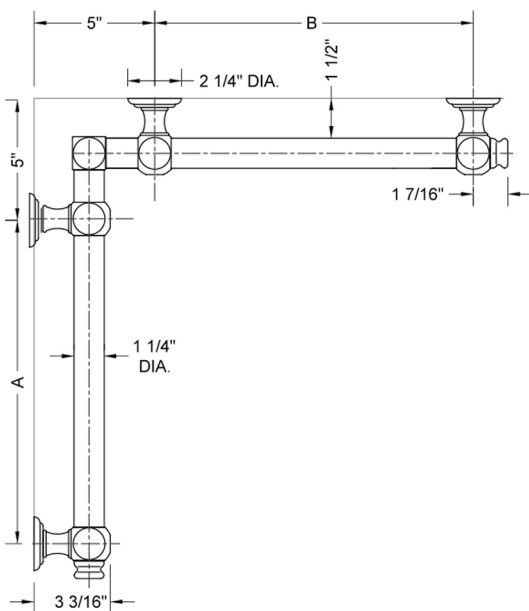

G60 12" x 36" Inside Corner Grab Bar

Model #: G60-12-36-IC-

FEATURES:

- Structurally engineered 90° angle
- ADA compliant when properly installed
- Horizontal section can be used as towel bar
- Style options to complement all collections
- Optional handshower sliders can be added to either bar only upon initial order
- All grab bars can be custom sized. Contact JACLO for pricing & availability
- BAR WILL BE 5" LONGER THAN LISTED LENGTH FROM CENTER OF OUTSIDE POST TO WALL
- *NOTE: GRAB BARS OVER 32" REQUIRE A MIDDLE POST
- Grab bars 24" or longer are NOT AVAILABLE in PG or SG. For large quantity orders, please contact hospitality@jaclo.com

SPECIFICATION DRAWING:

BRASS LUXURY GRAB BAR							
PART #	DESCRIPTION	A	B	PART #	DESCRIPTION	A	B
G60-12-12-IC	CENTER OF POST	12"	12"	G60-24-36-IC	CENTER OF POST	24"	36"
G60-12-16-IC	CENTER OF POST	12"	16"	G60-24-48-IC	CENTER OF POST	24"	48"
G60-12-24-IC	CENTER OF POST	12"	24"	G60-24-60-IC	CENTER OF POST	24"	60"
G60-12-32-IC	CENTER OF POST	12"	32"				
				G60-32-32-IC	CENTER OF POST	32"	32"
G60-12-36-IC	CENTER OF POST	12"	36"	G60-32-36-IC	CENTER OF POST	32"	36"
G60-12-48-IC	CENTER OF POST	12"	48"	G60-32-48-IC	CENTER OF POST	32"	48"
G60-12-60-IC	CENTER OF POST	12"	60"	G60-32-60-IC	CENTER OF POST	32"	60"
G60-16-16-IC	CENTER OF POST	16"	16"	G60-36-36-IC	CENTER OF POST	36"	36"
G60-16-24-IC	CENTER OF POST	16"	24"	G60-36-48-IC	CENTER OF POST	36"	48"
G60-16-32-IC	CENTER OF POST	16"	32"	G60-36-60-IC	CENTER OF POST	36"	60"
G60-16-36-IC	CENTER OF POST	16"	36"	G60-48-48-IC	CENTER OF POST	48"	48"
G60-16-48-IC	CENTER OF POST	16"	48"	G60-48-60-IC	CENTER OF POST	48"	60"
G60-16-60-IC	CENTER OF POST	16"	60"				
				G60-60-60-IC	CENTER OF POST	60"	60"
G60-24-24-IC	CENTER OF POST	24"	24"				
G60-24-32-IC	CENTER OF POST	24"	32"				