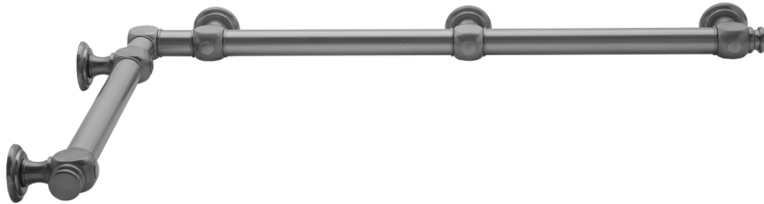

G60 12" x 36" Inside Corner Grab Bar

Model #: G60-12-36-IC-

FEATURES:

- Structurally engineered 90° angle
- ADA compliant when properly installed
- Horizontal section can be used as towel bar
- Style options to complement all collections
- Optional handshower sliders can be added to either bar only upon initial order
- All grab bars can be custom sized. Contact JACLO for pricing & availability
- BAR WILL BE 5" LONGER THAN LISTED LENGTH FROM CENTER OF OUTSIDE POST TO WALL
- *NOTE: GRAB BARS OVER 32" REQUIRE A MIDDLE POST
- Grab bars 24" or longer are NOT AVAILABLE in PG or SG. For large quantity orders, please contact hospitality@jaclo.com

AVAILABLE FINISHES:

Polished Chrome (PCH)	Satin Chrome (SC)	Bronze Umber (BU)
Satin Nickel (SN)	Pewter (PEW)	Caramel Bronze (CB)
Polished Nickel (PN)	Antique Brass (AB)	Antique Copper (ACU)
Oil-Rubbed Bronze (ORB)	Polished Brass (PB)	Polished Copper (PCU)
Vintage Bronze (VB)	Satin Brass (SB)	Matte Black (MBK)
Satin Gold (SG)	Polished Gold (PG)	Black Nickel (BKN)
White (WH)	Unlacquered Brass (ULB)	Satin Cooper (SCU)
Almond (ALD)	Amber (AMB)	Azure Blue (AZB)
Coral (COR)	Mint Green (GRN)	Stone Grey (GRY)
Lilac (LAC)	Light Blue (LBL)	Limon (LIM)
Plum (PLM)	Pink (PNK)	Red (RED)
Graphite (GPH)	Aged Unlacquered Brass (AUB)	