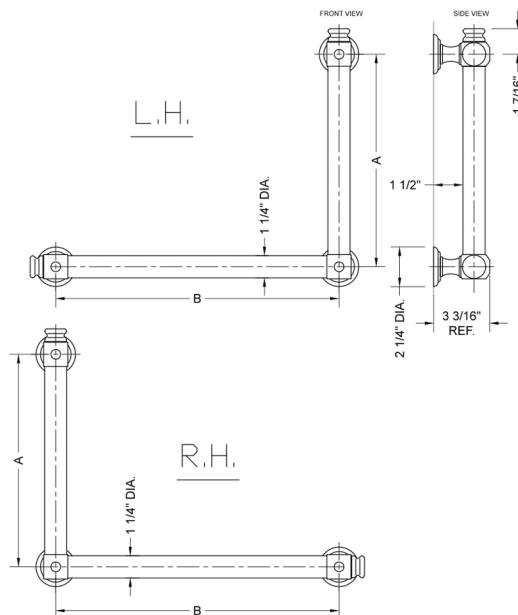

## G60 12H x 24W 90° Left Hand Grab Bar

Model #: G60-12H-24W-LH-

### FEATURES:

- Structurally engineered 90° angle
- ADA compliant when properly installed
- Horizontal section can be used as towel bar
- Style options to complement all collections
- Optional handshower sliders can be added to either bar only upon initial order
- All grab bars can be custom sized. Contact JACLO for pricing & availability
- Grab bars over 32" require middle post
- Grab bars 24" or longer are NOT AVAILABLE in PG or SG. For large quantity orders, please contact [hospitality@jaclo.com](mailto:hospitality@jaclo.com)

### SPECIFICATION DRAWING:

BRASS LUXURY GRAB BAR			
PART. #	DESCRIPTION	A H	B W
G60-12H-12W	CENTER TO CENTER	12"	12"
G60-12H-16W	CENTER TO CENTER	12"	16"
G60-12H-24W	CENTER TO CENTER	12"	24"
G60-12H-32W	CENTER TO CENTER	12"	32"
G60-16H-12W	CENTER TO CENTER	16"	12"
G60-16H-16W	CENTER TO CENTER	16"	16"
G60-16H-24W	CENTER TO CENTER	16"	24"
G60-16H-32W	CENTER TO CENTER	16"	32"
G60-24H-12W	CENTER TO CENTER	24"	12"
G60-24H-16W	CENTER TO CENTER	24"	16"
G60-24H-24W	CENTER TO CENTER	24"	24"
G60-24H-32W	CENTER TO CENTER	24"	32"
G60-32H-12W	CENTER TO CENTER	32"	12"
G60-32H-16W	CENTER TO CENTER	32"	16"
G60-32H-24W	CENTER TO CENTER	32"	24"
G60-32H-32W	CENTER TO CENTER	32"	32"