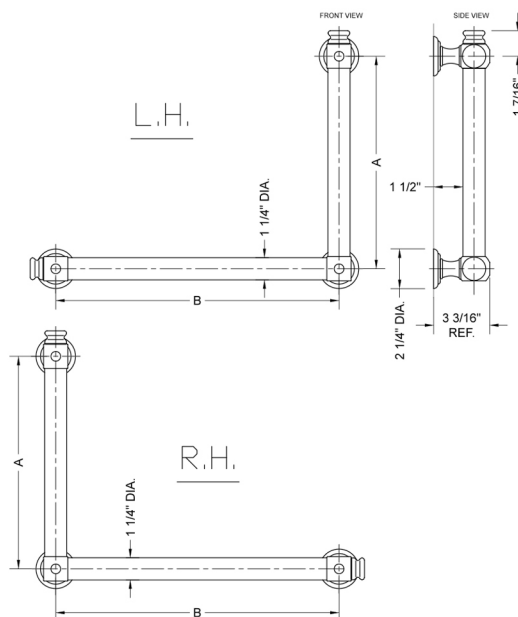

## G60 12H x 24W 90° Right Hand Grab Bar

Model #: G60-12H-24W-RH-

### FEATURES:

- Structurally engineered 90° angle
- ADA compliant when properly installed
- Horizontal section can be used as towel bar
- Style options to complement all collections
- Optional handshower sliders can be added to either bar only upon initial order
- All grab bars can be custom sized. Contact JACLO for pricing & availability
- Grab bars over 32" require middle post
- Grab bars 24" or longer are NOT AVAILABLE in PG or SG. For large quantity orders, please contact [hospitality@jaclo.com](mailto:hospitality@jaclo.com)

### SPECIFICATION DRAWING:

BRASS LUXURY GRAB BAR			
PART. #	DESCRIPTION	A H	B W
G60-12H-12W	CENTER TO CENTER	12"	12"
G60-12H-16W	CENTER TO CENTER	12"	16"
G60-12H-24W	CENTER TO CENTER	12"	24"
G60-12H-32W	CENTER TO CENTER	12"	32"
G60-16H-12W	CENTER TO CENTER	16"	12"
G60-16H-16W	CENTER TO CENTER	16"	16"
G60-16H-24W	CENTER TO CENTER	16"	24"
G60-16H-32W	CENTER TO CENTER	16"	32"
G60-24H-12W	CENTER TO CENTER	24"	12"
G60-24H-16W	CENTER TO CENTER	24"	16"
G60-24H-24W	CENTER TO CENTER	24"	24"
G60-24H-32W	CENTER TO CENTER	24"	32"
G60-32H-12W	CENTER TO CENTER	32"	12"
G60-32H-16W	CENTER TO CENTER	32"	16"
G60-32H-24W	CENTER TO CENTER	32"	24"
G60-32H-32W	CENTER TO CENTER	32"	32"