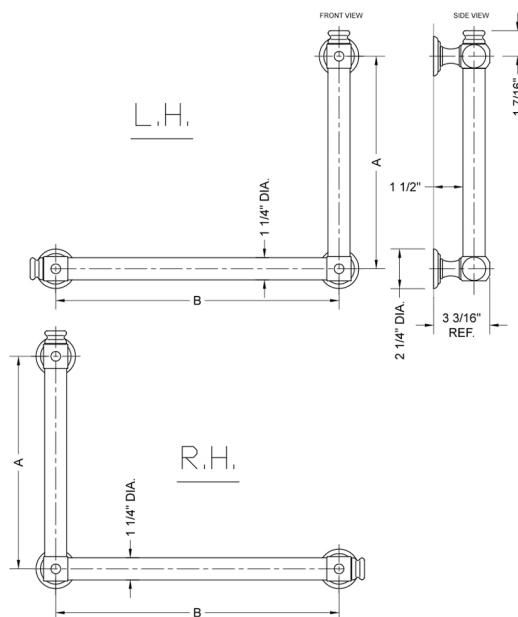

G60 12H x 32W 90° Left Hand Grab Bar

Model #: G60-12H-32W-LH-

FEATURES:

- Structurally engineered 90° angle
- ADA compliant when properly installed
- Horizontal section can be used as towel bar
- Style options to complement all collections
- Optional handshower sliders can be added to either bar only upon initial order
- All grab bars can be custom sized. Contact JACLO for pricing & availability
- Grab bars over 32" require middle post
- Grab bars 24" or longer are NOT AVAILABLE in PG or SG. For large quantity orders, please contact hospitality@jaclo.com

SPECIFICATION DRAWING:

BRASS LUXURY GRAB BAR			
PART. #	DESCRIPTION	A H	B W
G60-12H-12W	CENTER TO CENTER	12"	12"
G60-12H-16W	CENTER TO CENTER	12"	16"
G60-12H-24W	CENTER TO CENTER	12"	24"
G60-12H-32W	CENTER TO CENTER	12"	32"
G60-16H-12W	CENTER TO CENTER	16"	12"
G60-16H-16W	CENTER TO CENTER	16"	16"
G60-16H-24W	CENTER TO CENTER	16"	24"
G60-16H-32W	CENTER TO CENTER	16"	32"
G60-24H-12W	CENTER TO CENTER	24"	12"
G60-24H-16W	CENTER TO CENTER	24"	16"
G60-24H-24W	CENTER TO CENTER	24"	24"
G60-24H-32W	CENTER TO CENTER	24"	32"
G60-32H-12W	CENTER TO CENTER	32"	12"
G60-32H-16W	CENTER TO CENTER	32"	16"
G60-32H-24W	CENTER TO CENTER	32"	24"
G60-32H-32W	CENTER TO CENTER	32"	32"