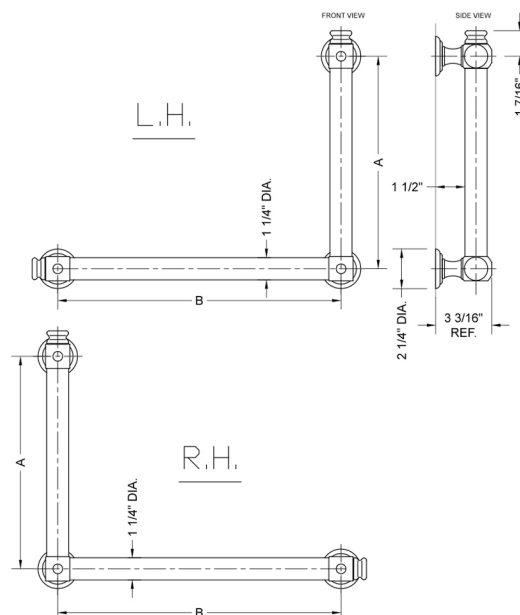

G60 12H x 32W 90° Right Hand Grab Bar

Model #: G60-12H-32W-RH-

FEATURES:

- Structurally engineered 90° angle
- ADA compliant when properly installed
- Horizontal section can be used as towel bar
- Style options to complement all collections
- Optional handshower sliders can be added to either bar only upon initial order
- All grab bars can be custom sized. Contact JACLO for pricing & availability
- Grab bars over 32" require middle post
- Grab bars 24" or longer are NOT AVAILABLE in PG or SG. For large quantity orders, please contact hospitality@jaclo.com

SPECIFICATION DRAWING:

BRASS LUXURY GRAB BAR			
PART. #	DESCRIPTION	A H	B W
G60-12H-12W	CENTER TO CENTER	12"	12"
G60-12H-16W	CENTER TO CENTER	12"	16"
G60-12H-24W	CENTER TO CENTER	12"	24"
G60-12H-32W	CENTER TO CENTER	12"	32"
G60-16H-12W	CENTER TO CENTER	16"	12"
G60-16H-16W	CENTER TO CENTER	16"	16"
G60-16H-24W	CENTER TO CENTER	16"	24"
G60-16H-32W	CENTER TO CENTER	16"	32"
G60-24H-12W	CENTER TO CENTER	24"	12"
G60-24H-16W	CENTER TO CENTER	24"	16"
G60-24H-24W	CENTER TO CENTER	24"	24"
G60-24H-32W	CENTER TO CENTER	24"	32"
G60-32H-12W	CENTER TO CENTER	32"	12"
G60-32H-16W	CENTER TO CENTER	32"	16"
G60-32H-24W	CENTER TO CENTER	32"	24"
G60-32H-32W	CENTER TO CENTER	32"	32"