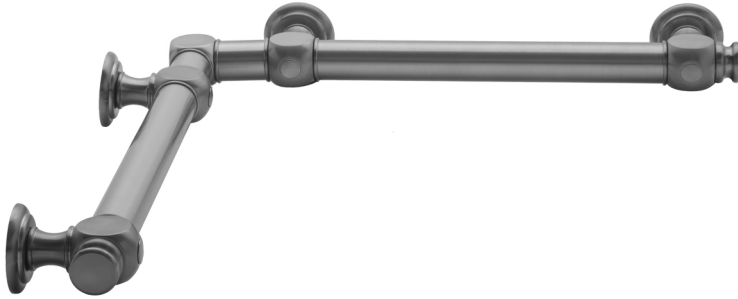

G60 16" x 16" Inside Corner Grab Bar

Model #: G60-16-16-IC-

FEATURES:

- Structurally engineered 90° angle
- ADA compliant when properly installed
- Horizontal section can be used as towel bar
- Style options to complement all collections
- Optional handshower sliders can be added to either bar only upon initial order
- All grab bars can be custom sized. Contact JACLO for pricing & availability
- BAR WILL BE 5" LONGER THAN LISTED LENGTH FROM CENTER OF OUTSIDE POST TO WALL
- *NOTE: GRAB BARS OVER 32" REQUIRE A MIDDLE POST
- Grab bars 24" or longer are NOT AVAILABLE in PG or SG. For large quantity orders, please contact hospitality@jaclo.com

AVAILABLE FINISHES:

Polished Chrome (PCH)	Satin Chrome (SC)	Bronze Umber (BU)
Satin Nickel (SN)	Pewter (PEW)	Caramel Bronze (CB)
Polished Nickel (PN)	Antique Brass (AB)	Antique Copper (ACU)
Oil-Rubbed Bronze (ORB)	Polished Brass (PB)	Polished Copper (PCU)
Vintage Bronze (VB)	Satin Brass (SB)	Matte Black (MBK)
Satin Gold (SG)	Polished Gold (PG)	Black Nickel (BKN)
White (WH)	Unlacquered Brass (ULB)	Satin Cooper (SCU)
Almond (ALD)	Amber (AMB)	Azure Blue (AZB)
Coral (COR)	Mint Green (GRN)	Stone Grey (GRY)
Lilac (LAC)	Light Blue (LBL)	Limon (LIM)
Plum (PLM)	Pink (PNK)	Red (RED)
Graphite (GPH)	Aged Unlacquered Brass (AUB)	