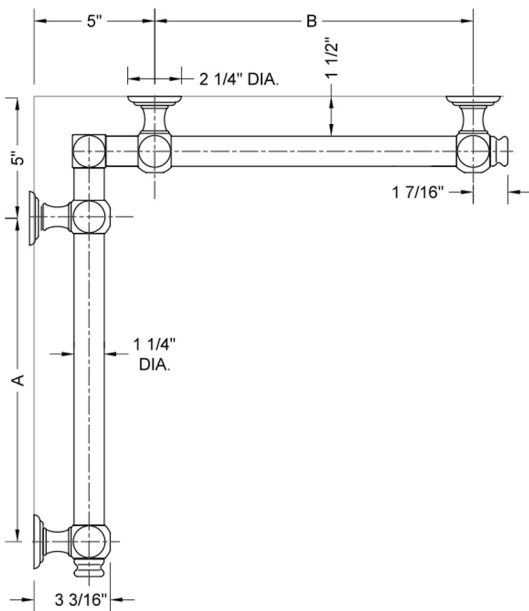

G60 16" x 16" Inside Corner Grab Bar

Model #: G60-16-16-IC-

FEATURES:

- Structurally engineered 90° angle
- ADA compliant when properly installed
- Horizontal section can be used as towel bar
- Style options to complement all collections
- Optional handshower sliders can be added to either bar only upon initial order
- All grab bars can be custom sized. Contact JACLO for pricing & availability
- BAR WILL BE 5" LONGER THAN LISTED LENGTH FROM CENTER OF OUTSIDE POST TO WALL
- *NOTE: GRAB BARS OVER 32" REQUIRE A MIDDLE POST
- Grab bars 24" or longer are NOT AVAILABLE in PG or SG. For large quantity orders, please contact hospitality@jaclo.com

SPECIFICATION DRAWING:

BRASS LUXURY GRAB BAR							
PART. #	DESCRIPTION	A	B	PART. #	DESCRIPTION	A	B
G60-12-12-IC	CENTER OF POST	12"	12"	G60-24-36-IC	CENTER OF POST	24"	36"
G60-12-16-IC	CENTER OF POST	12"	16"	G60-24-48-IC	CENTER OF POST	24"	48"
G60-12-24-IC	CENTER OF POST	12"	24"	G60-24-60-IC	CENTER OF POST	24"	60"
G60-12-32-IC	CENTER OF POST	12"	32"				
				G60-32-32-IC	CENTER OF POST	32"	32"
G60-12-36-IC	CENTER OF POST	12"	36"	G60-32-36-IC	CENTER OF POST	32"	36"
G60-12-48-IC	CENTER OF POST	12"	48"	G60-32-48-IC	CENTER OF POST	32"	48"
G60-12-60-IC	CENTER OF POST	12"	60"	G60-32-60-IC	CENTER OF POST	32"	60"
G60-16-16-IC	CENTER OF POST	16"	16"	G60-36-36-IC	CENTER OF POST	36"	36"
G60-16-24-IC	CENTER OF POST	16"	24"	G60-36-48-IC	CENTER OF POST	36"	48"
G60-16-32-IC	CENTER OF POST	16"	32"	G60-36-60-IC	CENTER OF POST	36"	60"
G60-16-36-IC	CENTER OF POST	16"	36"	G60-48-48-IC	CENTER OF POST	48"	48"
G60-16-48-IC	CENTER OF POST	16"	48"	G60-48-60-IC	CENTER OF POST	48"	60"
G60-16-60-IC	CENTER OF POST	16"	60"				
				G60-60-60-IC	CENTER OF POST	60"	60"
G60-24-24-IC	CENTER OF POST	24"	24"				
G60-24-32-IC	CENTER OF POST	24"	32"				