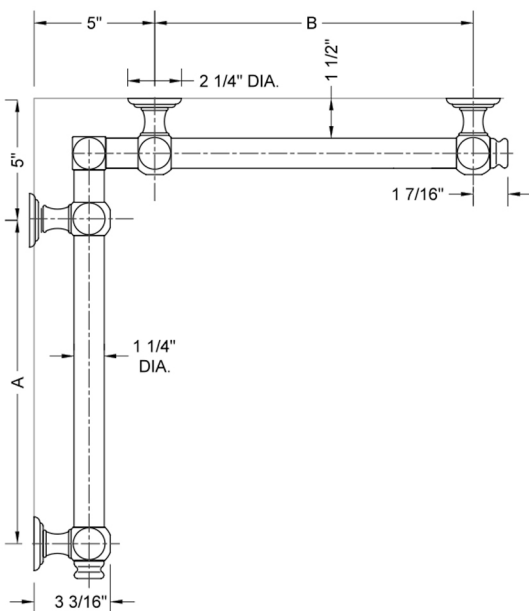

G60 16" x 36" Inside Corner Grab Bar

Model #: G60-16-36-IC-

FEATURES:

- Structurally engineered 90° angle
- ADA compliant when properly installed
- Horizontal section can be used as towel bar
- Style options to complement all collections
- Optional handshower sliders can be added to either bar only upon initial order
- All grab bars can be custom sized. Contact JACLO for pricing & availability
- BAR WILL BE 5" LONGER THAN LISTED LENGTH FROM CENTER OF OUTSIDE POST TO WALL
- *NOTE: GRAB BARS OVER 32" REQUIRE A MIDDLE POST
- Grab bars 24" or longer are NOT AVAILABLE in PG or SG. For large quantity orders, please contact hospitality@jaclo.com

SPECIFICATION DRAWING:

BRASS LUXURY GRAB BAR							
PART. #	DESCRIPTION	A	B	PART. #	DESCRIPTION	A	B
G60-12-12-IC	CENTER OF POST	12"	12"	G60-24-36-IC	CENTER OF POST	24"	36"
G60-12-16-IC	CENTER OF POST	12"	16"	G60-24-48-IC	CENTER OF POST	24"	48"
G60-12-24-IC	CENTER OF POST	12"	24"	G60-24-60-IC	CENTER OF POST	24"	60"
G60-12-32-IC	CENTER OF POST	12"	32"				
				G60-32-32-IC	CENTER OF POST	32"	32"
G60-12-36-IC	CENTER OF POST	12"	36"	G60-32-36-IC	CENTER OF POST	32"	36"
G60-12-48-IC	CENTER OF POST	12"	48"	G60-32-48-IC	CENTER OF POST	32"	48"
G60-12-60-IC	CENTER OF POST	12"	60"	G60-32-60-IC	CENTER OF POST	32"	60"
G60-16-16-IC	CENTER OF POST	16"	16"	G60-36-36-IC	CENTER OF POST	36"	36"
G60-16-24-IC	CENTER OF POST	16"	24"	G60-36-48-IC	CENTER OF POST	36"	48"
G60-16-32-IC	CENTER OF POST	16"	32"	G60-36-60-IC	CENTER OF POST	36"	60"
G60-16-36-IC	CENTER OF POST	16"	36"	G60-48-48-IC	CENTER OF POST	48"	48"
G60-16-48-IC	CENTER OF POST	16"	48"	G60-48-60-IC	CENTER OF POST	48"	60"
G60-16-60-IC	CENTER OF POST	16"	60"				
				G60-60-60-IC	CENTER OF POST	60"	60"
G60-24-24-IC	CENTER OF POST	24"	24"				
G60-24-32-IC	CENTER OF POST	24"	32"				