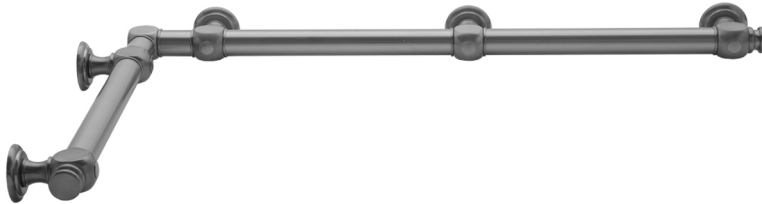

G60 16" x 36" Inside Corner Grab Bar

Model #: G60-16-36-IC-

FEATURES:

- Structurally engineered 90° angle
- ADA compliant when properly installed
- Horizontal section can be used as towel bar
- Style options to complement all collections
- Optional handshower sliders can be added to either bar only upon initial order
- All grab bars can be custom sized. Contact JACLO for pricing & availability
- BAR WILL BE 5" LONGER THAN LISTED LENGTH FROM CENTER OF OUTSIDE POST TO WALL
- *NOTE: GRAB BARS OVER 32" REQUIRE A MIDDLE POST
- Grab bars 24" or longer are NOT AVAILABLE in PG or SG. For large quantity orders, please contact hospitality@jaclo.com

AVAILABLE FINISHES:

Polished Chrome (PCH)	Satin Chrome (SC)	Bronze Umber (BU)
Satin Nickel (SN)	Pewter (PEW)	Caramel Bronze (CB)
Polished Nickel (PN)	Antique Brass (AB)	Antique Copper (ACU)
Oil-Rubbed Bronze (ORB)	Polished Brass (PB)	Polished Copper (PCU)
Vintage Bronze (VB)	Satin Brass (SB)	Matte Black (MBK)
Satin Gold (SG)	Polished Gold (PG)	Black Nickel (BKN)
White (WH)	Unlacquered Brass (ULB)	Satin Cooper (SCU)
Almond (ALD)	Amber (AMB)	Azure Blue (AZB)
Coral (COR)	Mint Green (GRN)	Stone Grey (GRY)
Lilac (LAC)	Light Blue (LBL)	Limon (LIM)
Plum (PLM)	Pink (PNK)	Red (RED)
Graphite (GPH)	Aged Unlacquered Brass (AUB)	