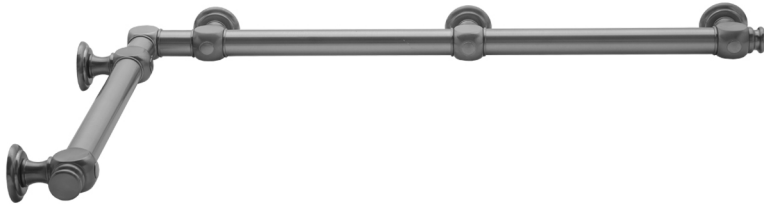

G60 16" x 48" Inside Corner Grab Bar

Model #: G60-16-48-IC-

FEATURES:

- Structurally engineered 90° angle
- ADA compliant when properly installed
- Horizontal section can be used as towel bar
- Style options to complement all collections
- Optional handshower sliders can be added to either bar only upon initial order
- All grab bars can be custom sized. Contact JACLO for pricing & availability
- BAR WILL BE 5" LONGER THAN LISTED LENGTH FROM CENTER OF OUTSIDE POST TO WALL
- *NOTE: GRAB BARS OVER 32" REQUIRE A MIDDLE POST
- Grab bars 24" or longer are NOT AVAILABLE in PG or SG. For large quantity orders, please contact hospitality@jaclo.com

AVAILABLE FINISHES:

Polished Chrome (PCH)	Satin Chrome (SC)	Bronze Umber (BU)
Satin Nickel (SN)	Pewter (PEW)	Caramel Bronze (CB)
Polished Nickel (PN)	Antique Brass (AB)	Antique Copper (ACU)
Oil-Rubbed Bronze (ORB)	Polished Brass (PB)	Polished Copper (PCU)
Vintage Bronze (VB)	Satin Brass (SB)	Matte Black (MBK)
Satin Gold (SG)	Polished Gold (PG)	Black Nickel (BKN)
White (WH)	Unlacquered Brass (ULB)	Satin Cooper (SCU)
Almond (ALD)	Amber (AMB)	Azure Blue (AZB)
Coral (COR)	Mint Green (GRN)	Stone Grey (GRY)
Lilac (LAC)	Light Blue (LBL)	Limon (LIM)
Plum (PLM)	Pink (PNK)	Red (RED)
Graphite (GPH)	Aged Unlacquered Brass (AUB)	