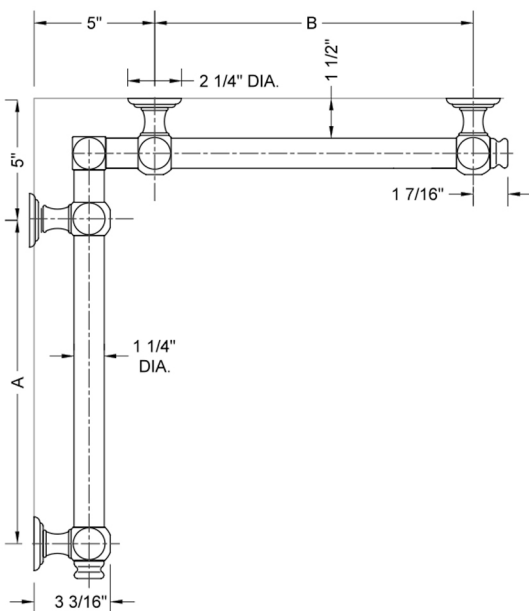

G60 16" x 48" Inside Corner Grab Bar

Model #: G60-16-48-IC-

FEATURES:

- Structurally engineered 90° angle
- ADA compliant when properly installed
- Horizontal section can be used as towel bar
- Style options to complement all collections
- Optional handshower sliders can be added to either bar only upon initial order
- All grab bars can be custom sized. Contact JACLO for pricing & availability
- BAR WILL BE 5" LONGER THAN LISTED LENGTH FROM CENTER OF OUTSIDE POST TO WALL
- *NOTE: GRAB BARS OVER 32" REQUIRE A MIDDLE POST
- Grab bars 24" or longer are NOT AVAILABLE in PG or SG. For large quantity orders, please contact hospitality@jaclo.com

SPECIFICATION DRAWING:

BRASS LUXURY GRAB BAR							
PART. #	DESCRIPTION	A	B	PART. #	DESCRIPTION	A	B
G60-12-12-IC	CENTER OF POST	12"	12"	G60-24-36-IC	CENTER OF POST	24"	36"
G60-12-16-IC	CENTER OF POST	12"	16"	G60-24-48-IC	CENTER OF POST	24"	48"
G60-12-24-IC	CENTER OF POST	12"	24"	G60-24-60-IC	CENTER OF POST	24"	60"
G60-12-32-IC	CENTER OF POST	12"	32"				
				G60-32-32-IC	CENTER OF POST	32"	32"
G60-12-36-IC	CENTER OF POST	12"	36"	G60-32-36-IC	CENTER OF POST	32"	36"
G60-12-48-IC	CENTER OF POST	12"	48"	G60-32-48-IC	CENTER OF POST	32"	48"
G60-12-60-IC	CENTER OF POST	12"	60"	G60-32-60-IC	CENTER OF POST	32"	60"
G60-16-16-IC	CENTER OF POST	16"	16"	G60-36-36-IC	CENTER OF POST	36"	36"
G60-16-24-IC	CENTER OF POST	16"	24"	G60-36-48-IC	CENTER OF POST	36"	48"
G60-16-32-IC	CENTER OF POST	16"	32"	G60-36-60-IC	CENTER OF POST	36"	60"
G60-16-36-IC	CENTER OF POST	16"	36"	G60-48-48-IC	CENTER OF POST	48"	48"
G60-16-48-IC	CENTER OF POST	16"	48"	G60-48-60-IC	CENTER OF POST	48"	60"
G60-16-60-IC	CENTER OF POST	16"	60"				
				G60-60-60-IC	CENTER OF POST	60"	60"
G60-24-24-IC	CENTER OF POST	24"	24"				
G60-24-32-IC	CENTER OF POST	24"	32"				