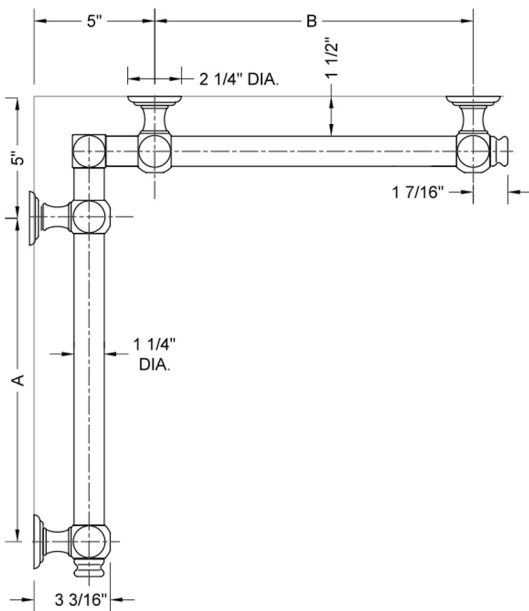

G60 24" x 36" Inside Corner Grab Bar Model #: G60-24-36-IC-

FEATURES:

- Structurally engineered 90° angle
- ADA compliant when properly installed
- Horizontal section can be used as towel bar
- Style options to complement all collections
- Optional handshower sliders can be added to either bar only upon initial order
- All grab bars can be custom sized. Contact JACLO for pricing & availability
- BAR WILL BE 5" LONGER THAN LISTED LENGTH FROM CENTER OF OUTSIDE POST TO WALL
- *NOTE: GRAB BARS OVER 32" REQUIRE A MIDDLE POST
- NOT AVAILABLE in PG or SG. For large quantity orders, please contact hospitality@jaclo.com

SPECIFICATION DRAWING:

BRASS LUXURY GRAB BAR							
PART #	DESCRIPTION	A	B	PART #	DESCRIPTION	A	B
G60-12-12-IC	CENTER OF POST	12"	12"	G60-24-36-IC	CENTER OF POST	24"	36"
G60-12-16-IC	CENTER OF POST	12"	16"	G60-24-48-IC	CENTER OF POST	24"	48"
G60-12-24-IC	CENTER OF POST	12"	24"	G60-24-60-IC	CENTER OF POST	24"	60"
G60-12-32-IC	CENTER OF POST	12"	32"				
G60-12-36-IC	CENTER OF POST	12"	36"	G60-32-32-IC	CENTER OF POST	32"	32"
G60-12-48-IC	CENTER OF POST	12"	48"	G60-32-36-IC	CENTER OF POST	32"	36"
G60-12-60-IC	CENTER OF POST	12"	60"	G60-32-48-IC	CENTER OF POST	32"	48"
				G60-32-60-IC	CENTER OF POST	32"	60"
G60-16-16-IC	CENTER OF POST	16"	16"				
G60-16-24-IC	CENTER OF POST	16"	24"	G60-36-36-IC	CENTER OF POST	36"	36"
G60-16-32-IC	CENTER OF POST	16"	32"	G60-36-48-IC	CENTER OF POST	36"	48"
				G60-36-60-IC	CENTER OF POST	36"	60"
G60-16-36-IC	CENTER OF POST	16"	36"				
G60-16-48-IC	CENTER OF POST	16"	48"	G60-48-48-IC	CENTER OF POST	48"	48"
G60-16-60-IC	CENTER OF POST	16"	60"	G60-48-60-IC	CENTER OF POST	48"	60"
G60-24-24-IC	CENTER OF POST	24"	24"	G60-60-60-IC	CENTER OF POST	60"	60"
G60-24-32-IC	CENTER OF POST	24"	32"				