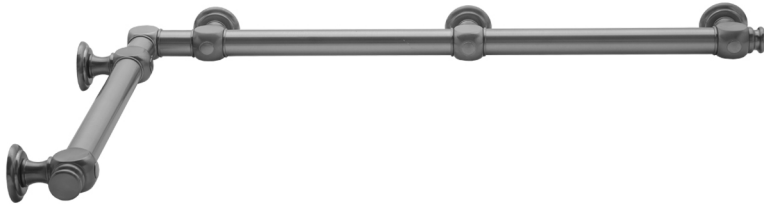

G60 24" x 36" Inside Corner Grab Bar Model #: G60-24-36-IC-

FEATURES:

- Structurally engineered 90° angle
- ADA compliant when properly installed
- Horizontal section can be used as towel bar
- Style options to complement all collections
- Optional handshower sliders can be added to either bar only upon initial order
- All grab bars can be custom sized. Contact JACLO for pricing & availability
- BAR WILL BE 5" LONGER THAN LISTED LENGTH FROM CENTER OF OUTSIDE POST TO WALL
- *NOTE: GRAB BARS OVER 32" REQUIRE A MIDDLE POST
- NOT AVAILABLE in PG or SG. For large quantity orders, please contact hospitality@jaclo.com

AVAILABLE FINISHES:

Polished Chrome (PCH)	Satin Chrome (SC)	Bronze Umber (BU)
Satin Nickel (SN)	Pewter (PEW)	Caramel Bronze (CB)
Polished Nickel (PN)	Antique Brass (AB)	Antique Copper (ACU)
Oil-Rubbed Bronze (ORB)	Polished Brass (PB)	Polished Copper (PCU)
Vintage Bronze (VB)	Satin Brass (SB)	Matte Black (MBK)
Satin Gold (SG)	Polished Gold (PG)	Black Nickel (BKN)
White (WH)	Unlacquered Brass (ULB)	Satin Cooper (SCU)
Almond (ALD)	Amber (AMB)	Azure Blue (AZB)
Coral (COR)	Mint Green (GRN)	Stone Grey (GRY)
Lilac (LAC)	Light Blue (LBL)	Limon (LIM)
Plum (PLM)	Pink (PNK)	Red (RED)
Graphite (GPH)	Aged Unlacquered Brass (AUB)	