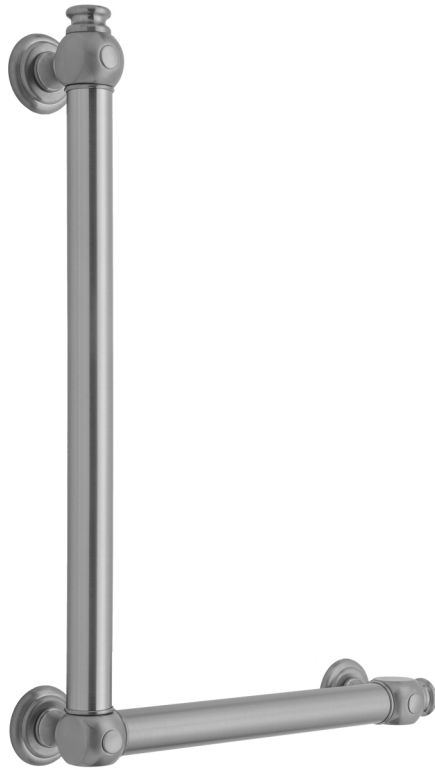

## G60 32H x 12W 90° Right Hand Grab Bar

Model #: G60-32H-12W-RH-

### FEATURES:

- Structurally engineered 90° angle
- ADA compliant when properly installed
- Horizontal section can be used as towel bar
- Style options to complement all collections
- Optional handshower sliders can be added to either bar only upon initial order
- All grab bars can be custom sized. Contact JACLO for pricing & availability
- Grab bars over 32" require middle post
- Grab bars 24" or longer are NOT AVAILABLE in PG or SG. For large quantity orders, please contact [hospitality@jaclo.com](mailto:hospitality@jaclo.com)

### AVAILABLE FINISHES:

Polished Chrome (PCH)	Satin Chrome (SC)	Bronze Umber (BU)
Satin Nickel (SN)	Pewter (PEW)	Caramel Bronze (CB)
Polished Nickel (PN)	Antique Brass (AB)	Antique Copper (ACU)
Oil-Rubbed Bronze (ORB)	Polished Brass (PB)	Polished Copper (PCU)
Vintage Bronze (VB)	Satin Brass (SB)	Matte Black (MBK)
Black Nickel (BKN)	White (WH)	Unlacquered Brass (ULB)
Satin Cooper (SCU)	Almond (ALD)	Amber (AMB)
Azure Blue (AZB)	Coral (COR)	Mint Green (GRN)
Stone Grey (GRY)	Lilac (LAC)	Light Blue (LBL)
Limon (LIM)	Plum (PLM)	Pink (PNK)
Red (RED)	Graphite (GPH)	
Aged Unlacquered Brass (AUB)		

### SPECIFICATION DRAWING:

BRASS LUXURY GRAB BAR			
PART. #	DESCRIPTION	A H	B W
G60-12H-12W	CENTER TO CENTER	12"	12"
G60-12H-16W	CENTER TO CENTER	12"	16"
G60-12H-24W	CENTER TO CENTER	12"	24"
G60-12H-32W	CENTER TO CENTER	12"	32"
G60-16H-12W	CENTER TO CENTER	16"	12"
G60-16H-16W	CENTER TO CENTER	16"	16"
G60-16H-24W	CENTER TO CENTER	16"	24"
G60-16H-32W	CENTER TO CENTER	16"	32"
G60-24H-12W	CENTER TO CENTER	24"	12"
G60-24H-16W	CENTER TO CENTER	24"	16"
G60-24H-24W	CENTER TO CENTER	24"	24"
G60-24H-32W	CENTER TO CENTER	24"	32"
G60-32H-12W	CENTER TO CENTER	32"	12"
G60-32H-16W	CENTER TO CENTER	32"	16"
G60-32H-24W	CENTER TO CENTER	32"	24"
G60-32H-32W	CENTER TO CENTER	32"	32"