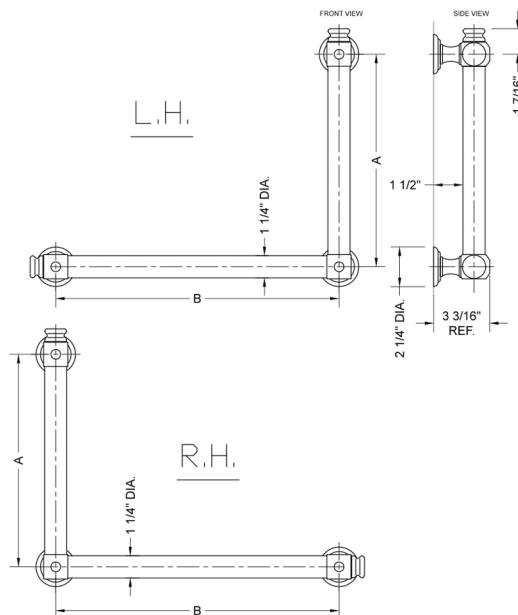

## G60 32H x 12W 90° Right Hand Grab Bar

Model #: G60-32H-12W-RH-

### FEATURES:

- Structurally engineered 90° angle
- ADA compliant when properly installed
- Horizontal section can be used as towel bar
- Style options to complement all collections
- Optional handshower sliders can be added to either bar only upon initial order
- All grab bars can be custom sized. Contact JACLO for pricing & availability
- Grab bars over 32" require middle post
- Grab bars 24" or longer are NOT AVAILABLE in PG or SG. For large quantity orders, please contact [hospitality@jaclo.com](mailto:hospitality@jaclo.com)

### SPECIFICATION DRAWING:

BRASS LUXURY GRAB BAR			
PART. #	DESCRIPTION	A H	B W
G60-12H-12W	CENTER TO CENTER	12"	12"
G60-12H-16W	CENTER TO CENTER	12"	16"
G60-12H-24W	CENTER TO CENTER	12"	24"
G60-12H-32W	CENTER TO CENTER	12"	32"
G60-16H-12W	CENTER TO CENTER	16"	12"
G60-16H-16W	CENTER TO CENTER	16"	16"
G60-16H-24W	CENTER TO CENTER	16"	24"
G60-16H-32W	CENTER TO CENTER	16"	32"
G60-24H-12W	CENTER TO CENTER	24"	12"
G60-24H-16W	CENTER TO CENTER	24"	16"
G60-24H-24W	CENTER TO CENTER	24"	24"
G60-24H-32W	CENTER TO CENTER	24"	32"
G60-32H-12W	CENTER TO CENTER	32"	12"
G60-32H-16W	CENTER TO CENTER	32"	16"
G60-32H-24W	CENTER TO CENTER	32"	24"
G60-32H-32W	CENTER TO CENTER	32"	32"