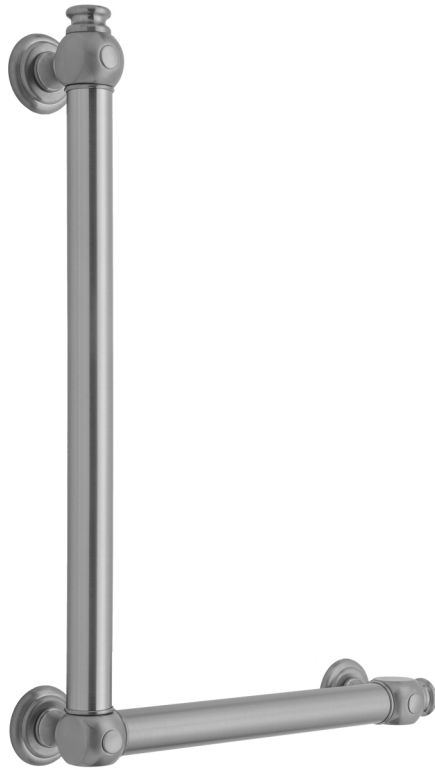

## G60 32H x 16W 90° Right Hand Grab Bar

Model #: G60-32H-16W-RH-

### FEATURES:

- Structurally engineered 90° angle
- ADA compliant when properly installed
- Horizontal section can be used as towel bar
- Style options to complement all collections
- Optional handshower sliders can be added to either bar only upon initial order
- All grab bars can be custom sized. Contact JACLO for pricing & availability
- Grab bars over 32" require middle post
- Grab bars 24" or longer are NOT AVAILABLE in PG or SG. For large quantity orders, please contact [hospitality@jaclo.com](mailto:hospitality@jaclo.com)

### AVAILABLE FINISHES:

Polished Chrome (PCH)	Satin Chrome (SC)	Bronze Umber (BU)
Satin Nickel (SN)	Pewter (PEW)	Caramel Bronze (CB)
Polished Nickel (PN)	Antique Brass (AB)	Antique Copper (ACU)
Oil-Rubbed Bronze (ORB)	Polished Brass (PB)	Polished Copper (PCU)
Vintage Bronze (VB)	Satin Brass (SB)	Matte Black (MBK)
Black Nickel (BKN)	White (WH)	Unlacquered Brass (ULB)
Satin Cooper (SCU)	Almond (ALD)	Amber (AMB)
Azure Blue (AZB)	Coral (COR)	Mint Green (GRN)
Stone Grey (GRY)	Lilac (LAC)	Light Blue (LBL)
Limon (LIM)	Plum (PLM)	Pink (PNK)
Red (RED)	Graphite (GPH)	
Aged Unlacquered Brass (AUB)		

### SPECIFICATION DRAWING:

BRASS LUXURY GRAB BAR			
PART. #	DESCRIPTION	A H	B W
G60-12H-12W	CENTER TO CENTER	12"	12"
G60-12H-16W	CENTER TO CENTER	12"	16"
G60-12H-24W	CENTER TO CENTER	12"	24"
G60-12H-32W	CENTER TO CENTER	12"	32"
G60-16H-12W	CENTER TO CENTER	16"	12"
G60-16H-16W	CENTER TO CENTER	16"	16"
G60-16H-24W	CENTER TO CENTER	16"	24"
G60-16H-32W	CENTER TO CENTER	16"	32"
G60-24H-12W	CENTER TO CENTER	24"	12"
G60-24H-16W	CENTER TO CENTER	24"	16"
G60-24H-24W	CENTER TO CENTER	24"	24"
G60-24H-32W	CENTER TO CENTER	24"	32"
G60-32H-12W	CENTER TO CENTER	32"	12"
G60-32H-16W	CENTER TO CENTER	32"	16"
G60-32H-24W	CENTER TO CENTER	32"	24"
G60-32H-32W	CENTER TO CENTER	32"	32"