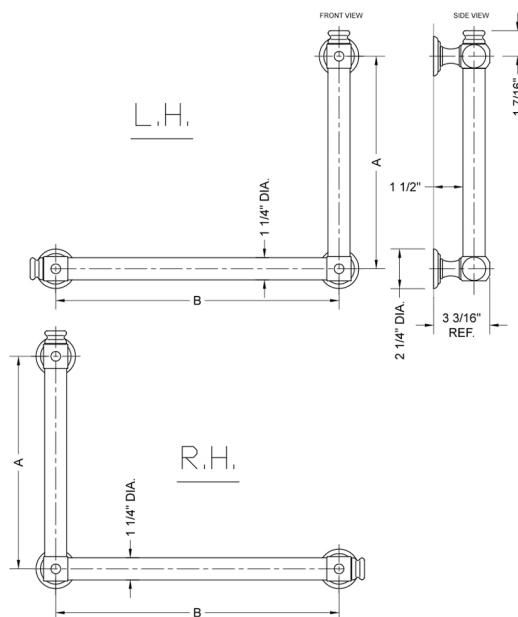

## G60 32H x 16W 90° Right Hand Grab Bar

Model #: G60-32H-16W-RH-

### FEATURES:

- Structurally engineered 90° angle
- ADA compliant when properly installed
- Horizontal section can be used as towel bar
- Style options to complement all collections
- Optional handshower sliders can be added to either bar only upon initial order
- All grab bars can be custom sized. Contact JACLO for pricing & availability
- Grab bars over 32" require middle post
- Grab bars 24" or longer are NOT AVAILABLE in PG or SG. For large quantity orders, please contact [hospitality@jaclo.com](mailto:hospitality@jaclo.com)

### SPECIFICATION DRAWING:

BRASS LUXURY GRAB BAR			
PART. #	DESCRIPTION	A H	B W
G60-12H-12W	CENTER TO CENTER	12"	12"
G60-12H-16W	CENTER TO CENTER	12"	16"
G60-12H-24W	CENTER TO CENTER	12"	24"
G60-12H-32W	CENTER TO CENTER	12"	32"
G60-16H-12W	CENTER TO CENTER	16"	12"
G60-16H-16W	CENTER TO CENTER	16"	16"
G60-16H-24W	CENTER TO CENTER	16"	24"
G60-16H-32W	CENTER TO CENTER	16"	32"
G60-24H-12W	CENTER TO CENTER	24"	12"
G60-24H-16W	CENTER TO CENTER	24"	16"
G60-24H-24W	CENTER TO CENTER	24"	24"
G60-24H-32W	CENTER TO CENTER	24"	32"
G60-32H-12W	CENTER TO CENTER	32"	12"
G60-32H-16W	CENTER TO CENTER	32"	16"
G60-32H-24W	CENTER TO CENTER	32"	24"
G60-32H-32W	CENTER TO CENTER	32"	32"