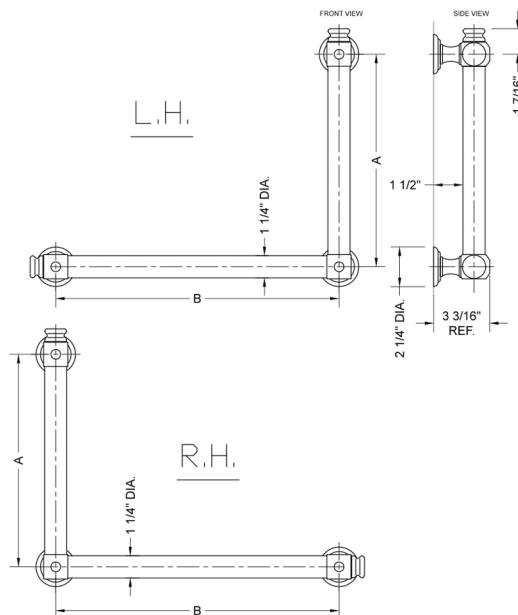

## G60 32H x 32W 90° Grab Bar

Model #: G60-32H-32W-

### FEATURES:

- Structurally engineered 90° angle
- ADA compliant when properly installed
- Horizontal section can be used as towel bar
- Style options to complement all collections
- Optional handshower sliders can be added to either bar only upon initial order
- All grab bars can be custom sized. Contact JACLO for pricing & availability
- Grab bars over 32" require middle post
- Grab bars 24" or longer are NOT AVAILABLE in PG or SG. For large quantity orders, please contact [hospitality@jaclo.com](mailto:hospitality@jaclo.com)

### SPECIFICATION DRAWING:

BRASS LUXURY GRAB BAR			
PART. #	DESCRIPTION	A H	B W
G60-12H-12W	CENTER TO CENTER	12"	12"
G60-12H-16W	CENTER TO CENTER	12"	16"
G60-12H-24W	CENTER TO CENTER	12"	24"
G60-12H-32W	CENTER TO CENTER	12"	32"
G60-16H-12W	CENTER TO CENTER	16"	12"
G60-16H-16W	CENTER TO CENTER	16"	16"
G60-16H-24W	CENTER TO CENTER	16"	24"
G60-16H-32W	CENTER TO CENTER	16"	32"
G60-24H-12W	CENTER TO CENTER	24"	12"
G60-24H-16W	CENTER TO CENTER	24"	16"
G60-24H-24W	CENTER TO CENTER	24"	24"
G60-24H-32W	CENTER TO CENTER	24"	32"
G60-32H-12W	CENTER TO CENTER	32"	12"
G60-32H-16W	CENTER TO CENTER	32"	16"
G60-32H-24W	CENTER TO CENTER	32"	24"
G60-32H-32W	CENTER TO CENTER	32"	32"