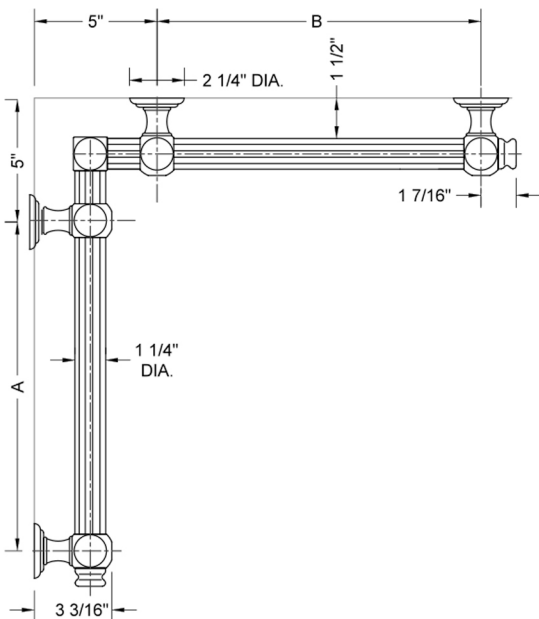

G61 12" x 32" Inside Corner Grab Bar

Model #: G61-12-32-IC-

FEATURES:

- Structurally engineered 90° angle
- ADA compliant when properly installed
- Horizontal section can be used as towel bar
- Style options to complement all collections
- Optional handshower sliders can be added to either bar only upon initial order
- All grab bars can be custom sized. Contact JACLO for pricing & availability
- BAR WILL BE 5" LONGER THAN LISTED LENGTH FROM CENTER OF OUTSIDE POST TO WALL
- *NOTE: GRAB BARS OVER 32" REQUIRE A MIDDLE POST
- Grab bars 24" or longer are NOT AVAILABLE in PG or SG. For large quantity orders, please contact hospitality@jaclo.com

SPECIFICATION DRAWING:

BRASS LUXURY GRAB BAR							
PART. #	DESCRIPTION	A	B	PART. #	DESCRIPTION	A	B
G61-12-12-IC	CENTER OF POST	12"	12"	G61-24-36-IC	CENTER OF POST	24"	36"
G61-12-16-IC	CENTER OF POST	12"	16"	G61-24-48-IC	CENTER OF POST	24"	48"
G61-12-24-IC	CENTER OF POST	12"	24"	G61-24-60-IC	CENTER OF POST	24"	60"
G61-12-32-IC	CENTER OF POST	12"	32"				
				G61-32-32-IC	CENTER OF POST	32"	32"
G61-12-36-IC	CENTER OF POST	12"	36"	G61-32-36-IC	CENTER OF POST	32"	36"
G61-12-48-IC	CENTER OF POST	12"	48"	G61-32-48-IC	CENTER OF POST	32"	48"
G61-12-60-IC	CENTER OF POST	12"	60"	G61-32-60-IC	CENTER OF POST	32"	60"
G61-16-16-IC	CENTER OF POST	16"	16"	G61-36-36-IC	CENTER OF POST	36"	36"
G61-16-24-IC	CENTER OF POST	16"	24"	G61-36-48-IC	CENTER OF POST	36"	48"
G61-16-32-IC	CENTER OF POST	16"	32"	G61-36-60-IC	CENTER OF POST	36"	60"
G61-16-36-IC	CENTER OF POST	16"	36"	G61-48-48-IC	CENTER OF POST	48"	48"
G61-16-48-IC	CENTER OF POST	16"	48"	G61-48-60-IC	CENTER OF POST	48"	60"
G61-16-60-IC	CENTER OF POST	16"	60"				
				G61-60-60-IC	CENTER OF POST	60"	60"
G61-24-24-IC	CENTER OF POST	24"	24"				
G61-24-32-IC	CENTER OF POST	24"	32"				