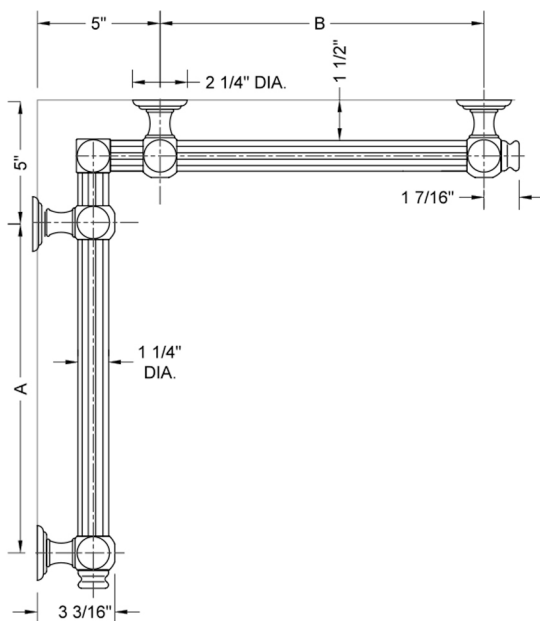

## G61 16" x 32" Inside Corner Grab Bar Model #: G61-16-32-IC-

### FEATURES:

- Structurally engineered 90° angle
- ADA compliant when properly installed
- Horizontal section can be used as towel bar
- Style options to complement all collections
- Optional handshower sliders can be added to either bar only upon initial order
- All grab bars can be custom sized. Contact JACLO for pricing & availability
- BAR WILL BE 5" LONGER THAN LISTED LENGTH FROM CENTER OF OUTSIDE POST TO WALL
- \*NOTE: GRAB BARS OVER 32" REQUIRE A MIDDLE POST
- Grab bars 24" or longer are NOT AVAILABLE in PG or SG. For large quantity orders, please contact [hospitality@jaclo.com](mailto:hospitality@jaclo.com)

### SPECIFICATION DRAWING:

BRASS LUXURY GRAB BAR							
PART. #	DESCRIPTION	A	B	PART. #	DESCRIPTION	A	B
G61-12-12-IC	CENTER OF POST	12"	12"	G61-24-36-IC	CENTER OF POST	24"	36"
G61-12-16-IC	CENTER OF POST	12"	16"	G61-24-48-IC	CENTER OF POST	24"	48"
G61-12-24-IC	CENTER OF POST	12"	24"	G61-24-60-IC	CENTER OF POST	24"	60"
G61-12-32-IC	CENTER OF POST	12"	32"				
				G61-32-32-IC	CENTER OF POST	32"	32"
G61-12-36-IC	CENTER OF POST	12"	36"	G61-32-36-IC	CENTER OF POST	32"	36"
G61-12-48-IC	CENTER OF POST	12"	48"	G61-32-48-IC	CENTER OF POST	32"	48"
G61-12-60-IC	CENTER OF POST	12"	60"	G61-32-60-IC	CENTER OF POST	32"	60"
G61-16-16-IC	CENTER OF POST	16"	16"	G61-36-36-IC	CENTER OF POST	36"	36"
G61-16-24-IC	CENTER OF POST	16"	24"	G61-36-48-IC	CENTER OF POST	36"	48"
G61-16-32-IC	CENTER OF POST	16"	32"	G61-36-60-IC	CENTER OF POST	36"	60"
G61-16-36-IC	CENTER OF POST	16"	36"	G61-48-48-IC	CENTER OF POST	48"	48"
G61-16-48-IC	CENTER OF POST	16"	48"	G61-48-60-IC	CENTER OF POST	48"	60"
G61-16-60-IC	CENTER OF POST	16"	60"				
				G61-60-60-IC	CENTER OF POST	60"	60"
G61-24-24-IC	CENTER OF POST	24"	24"				
G61-24-32-IC	CENTER OF POST	24"	32"				